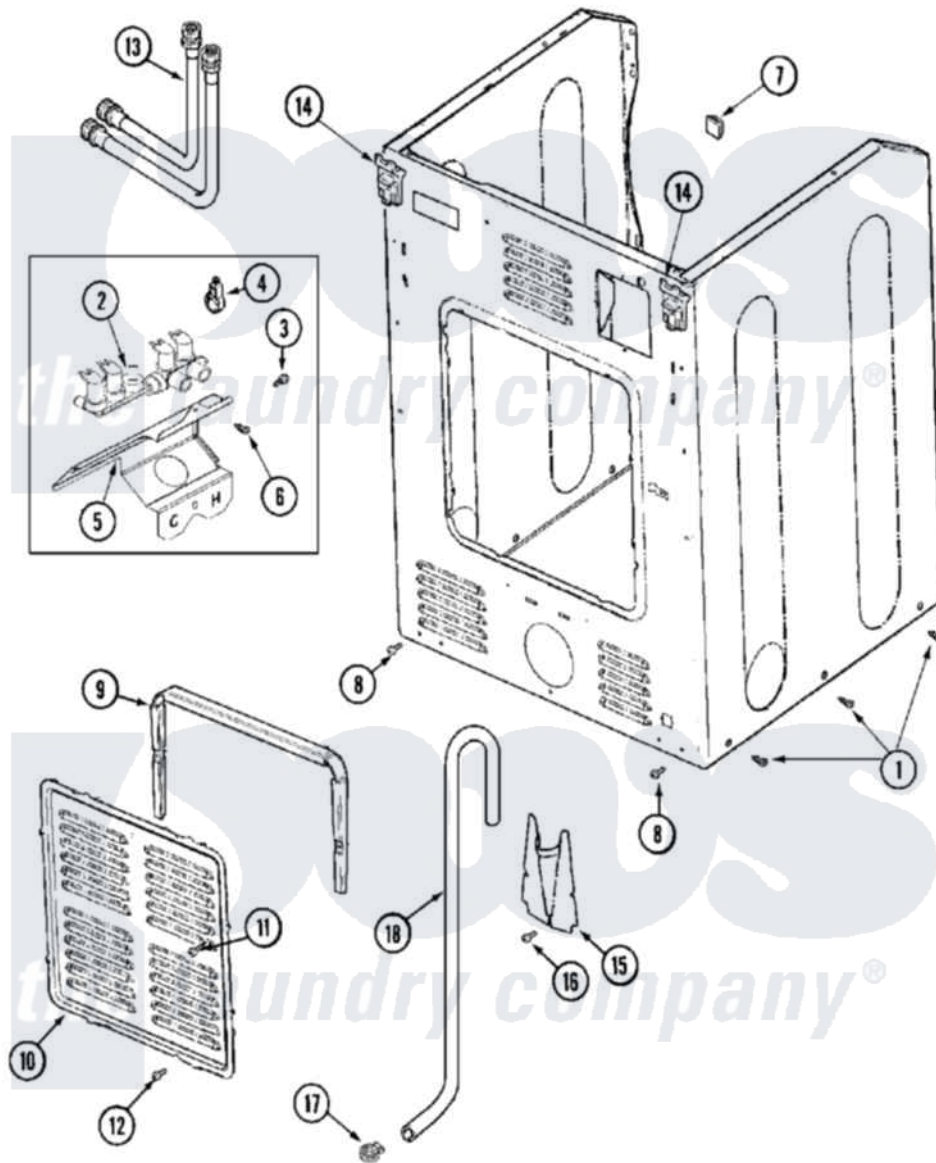

Maytag MLG19PNAWW 04 - CABINET-REAR (DRYER)

Maytag [Commercial Maytag MLG19PNAWW Dryer Parts](#) Parts Diagram 04 - CABINET-REAR (DRYER)
 Click on the part number to view part

Item	Original Part Number	Replaced By	Status	Part Description
001	22001995			Screw Note: Screw, Tumbler Front And Shroud
"	33002060			Bracket, Security
002	33001795			Cover, Terminal Block
003	22001995			Screw Note: Screw, Tumbler Front And Shroud
004	BLANK		Not Available	FOR CABINET SEE CABINET-FRONT