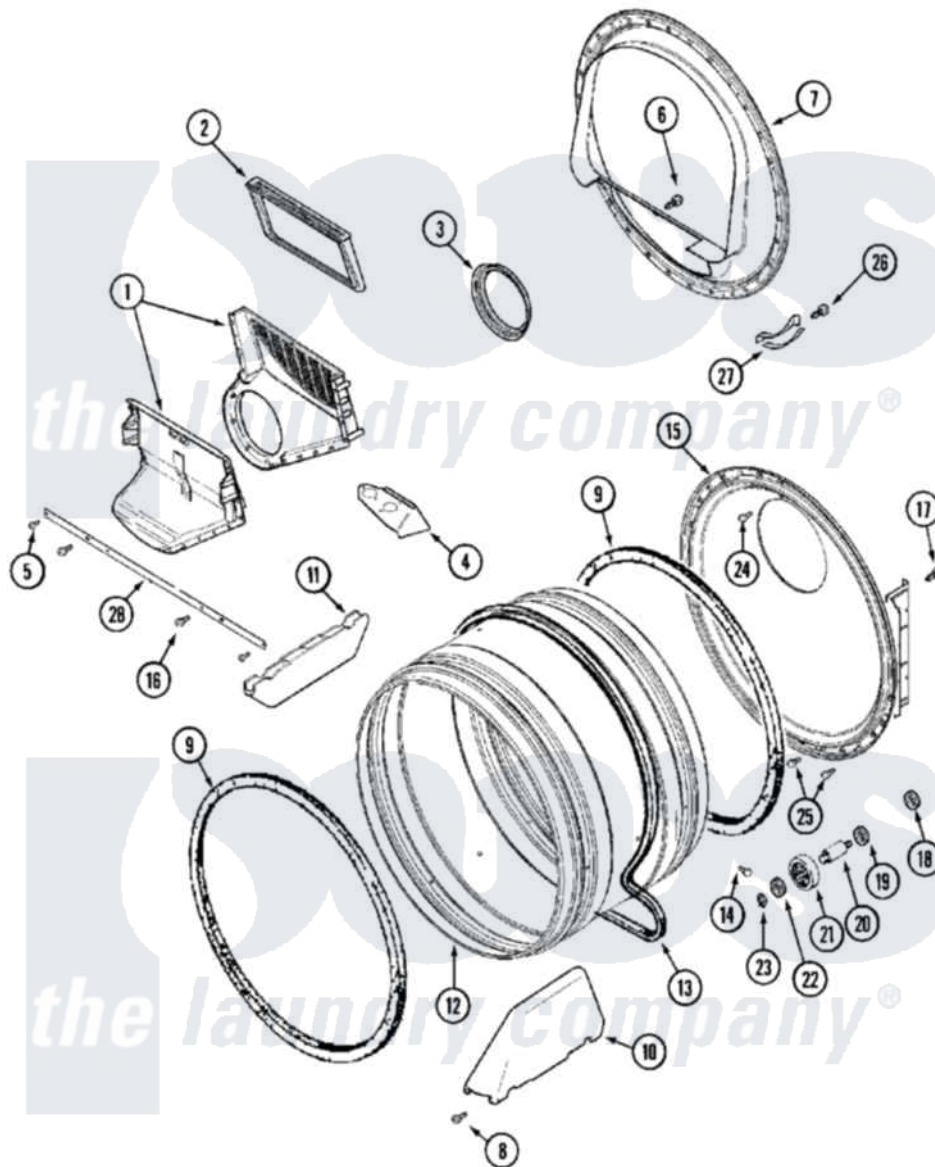

Maytag MLG19PNAWW 05 - TUMBLER (DRYER)

Maytag [Commercial Maytag MLG19PNAWW Dryer Parts](#) Parts Diagram 05 - TUMBLER (DRYER)
 Click on the part number to view part

Item	Original Part Number	Replaced By	Status	Part Description
001	33001799			Outlet Duct Assembly Note: Outlet Duct Assembly
002	33001804	33002790		Lint Filter
003	33001758	33002560		Seal, Blower
004	33001837			Cover, Thermostat
005	22001995			Screw Note: Screw, Tumbler Front And Shroud
006	NLA		Not Available	SCREW, OUTLET DUCT
007	33001802			Front, Tumbler
008	33001855	33002917		Screw, No.10-16
009	33001807			Seal, Tumbler
010	33002032			Baffle
011	33001755			Baffle
012	33001794	33001889		Tumbler
013	33002535			V-Belt
014	33001788	33002973		Screw, No.9-15 X 1.00 Hx WS
015	33001801			Back, Tumbler

016	33001768		Screw, Shroud Note: Screw, Shroud And Outlet Duct
017	22001995		Screw Note: Screw, Tumbler Front And Shroud
018	33001443		Nut, Hex
019	312535		Washer, Vault Mounting Brk.
020	Y312948	6-3129480	Shaft- Tumbler
021	Y303373	12001541	Drum Roller/Washer Assembly--W
022	312535		Washer, Vault Mounting Brk.
023	410233	9703438	Ring-Retr
024	210932		Screw, No.8 X 9/16 Ctsk Note: Screw, Inlet Duct
025	22002925	3370225	Screw
026	210720		Rivet, Bearing To Tumbler Fmt
027	306508		Tumbler Bearing Kit ---W
028	33002039		Brace, Tumbler Front