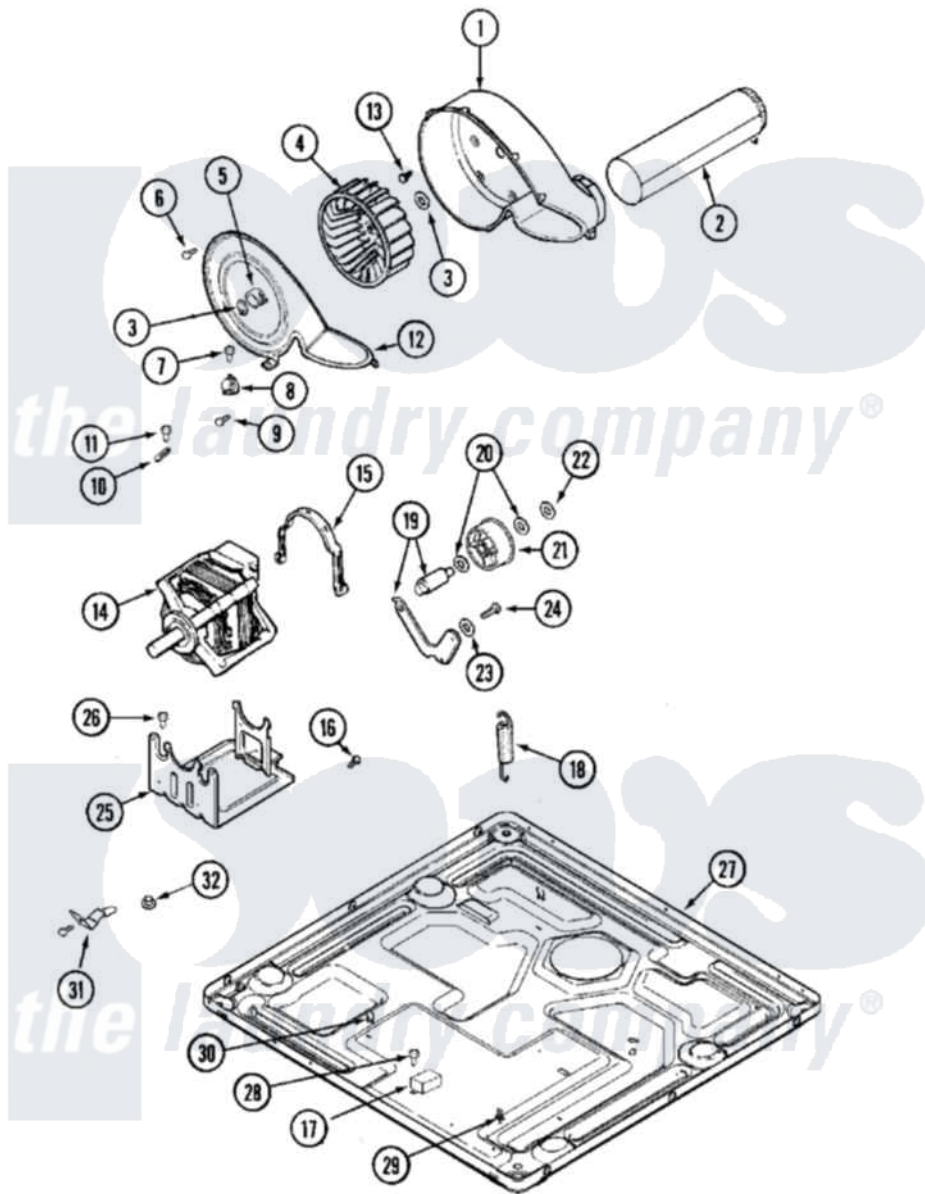

Maytag MLG19PNAWW 06 - MOTOR DRIVE (DRYER)

Maytag Commercial Maytag MLG19PNAWW Dryer Parts Parts Diagram 06 - MOTOR DRIVE (DRYER)
 Click on the part number to view part

Item	Original Part Number	Replaced By	Status	Part Description
001	33001789			Housing, Blower
002	22001995			Screw Note: Screw, Tumbler Front And Shroud
"	33002185			Duct Assembly, Exhaust
003	410233	9703438		Ring-Retrn
004	33001790			Wheel, Blower
005	312967			Clamp, Blower Housing
006	33001855	33002917		Screw, No.10-16
007	Y313561			Screw---NA
008	303392			Thermostat, Cycling
"	33303391			Thermostat, Cycling
009	22002925	3370225		Screw
010	33001762			Fuse, Thermal
011	22002925	3370225		Screw
012	33001796	33002711		Cover, Blower Housing
013	Y310632	1163839		Screw
014	33002478			Motor

015	Y015825		Clip, Motor To Motor Support
016	Y313588	488234	Screw 8-32 X 1/4
017	315218		Shield, Transformer
"	33002186	W10133285	Transformer 120V To 22.5vac
018	33002460	33002459	Assembly, Spring And Plug
019	33001840	6-3705180	Idler Arm
020	Y312527		Washer, Idler Shaft
021	33001783	6-3700340	BearIng- I
022	312958	354987	Ring, Retaining
023	315772		Sleeve, Idler Arm
024	Y014874		Screw, Idler Arm And Sleeve
025	33002466	33002817	Motor Support, Offset
026	Y313561		Screw----NA
027	22003605		Base Weld Assembly
"	314568	Y313559	Screw
"	33002049	302797	Grommet
"	33002050		Protector, Harness
"	33002467		Base
028	22001078	3177991	Screw
029	22003298		Retainer, Wire
030	410490		Spring, Retainer Wire Harness
031	22001995		Screw Note: Screw, Tumbler Front And Shroud
"	33002042	33002758	Bracket, LH, Base To Support
"	33002043	33002757	Bracket, RH, Base To Support
032	33002044		Guide