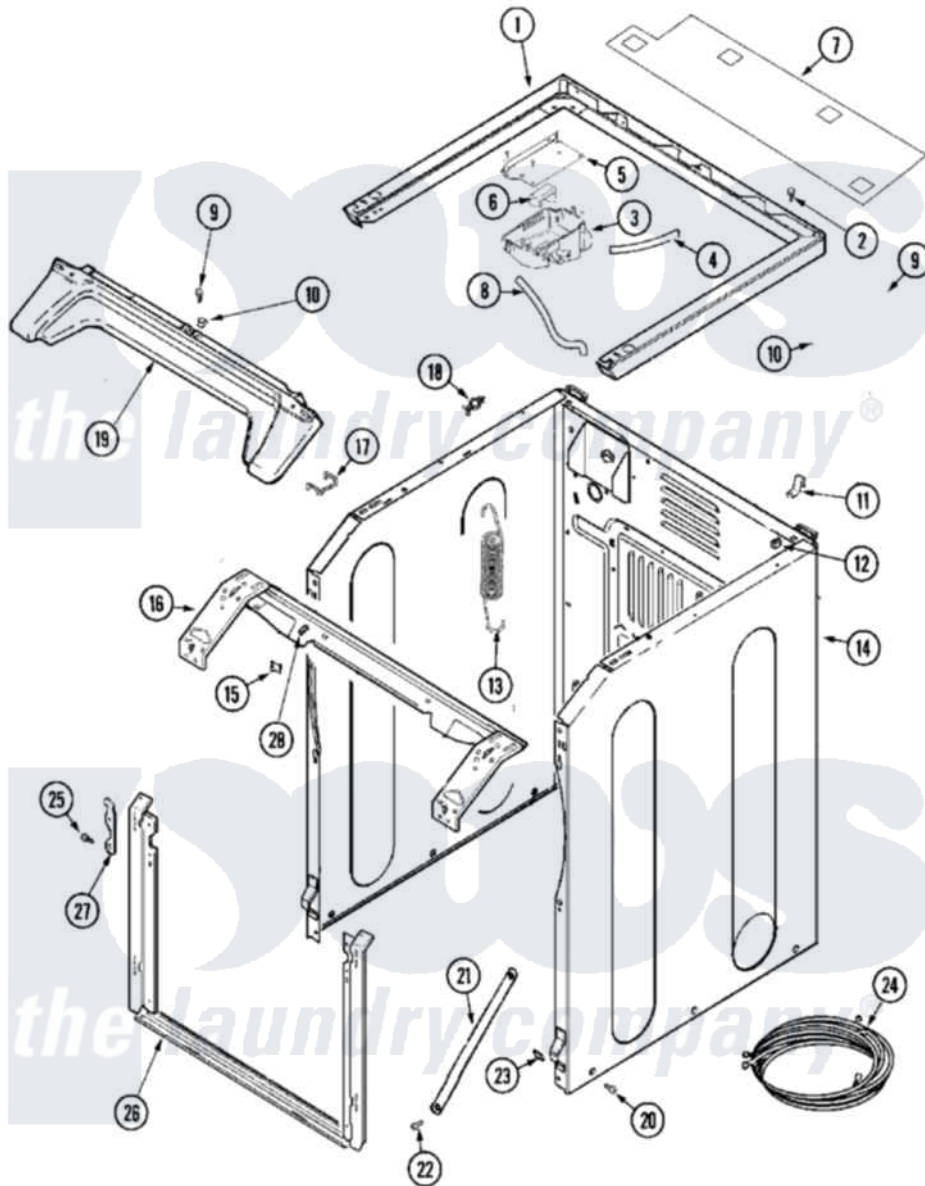

Maytag MLG19PNAWW 07 - CABINET-FRONT (WASHER)

Maytag Commercial Maytag MLG19PNAWW Dryer Parts Parts Diagram 07 - CABINET-FRONT (WASHER)
 Click on the part number to view part

Item	Original Part Number	Replaced By	Status	Part Description
001	33002187	33002963		Support, Weld Assembly
002	22001883	214354		Screw, Top Cover To Cabnt.
003	22002439	33002775		Vent, Tub
"	33001855	33002917		Screw, No.10-16
004	22002464			Hose, Vent
005	33002189			Bracket, Vent Mounting
"	33002190			SCrew, C BraCe, BraCket, Cabinet
006	22002440			Deflector, Vent
007	33002011			Cover, Access
008	205161	489503		Clamp
"	33002193			Hose, Shower
009	22001995			Screw Note: Screw, Tumbler Front And Shroud
010	33002013			Fastener Clip, Access Cover
011	22002006			Clip, Unbalance Switch Harness

"	22002244		Clip, Grounding
012	33002194		Nut, Speed
013	22002100		Spring
014	22002179	8539404	Tie-Wire
"	22003639		Cabinet Assembly
015	22002049		Clip Note: Clip, Front Panel
016	22003637		BRACE ASSEMBLY, TOP CROSS CONTAINS ITEMS 12 & 13
"	22003908		Vapor Barrier
017	22002297		Support, Spring
018	22003298		Retainer, Wire
019	33002011		Cover, Access
020	22003409	213007	Xfor Cabinet See Cabinet, Back
021	22002767		Brace, Cross
022	33002190		SCrew, C BraCe, BraCket, Cabinet
023	22002013		Stop, Shipping
024	22002006		Clip, Unbalance Switch Harness
"	22003819		Wire Harness, Lower Commercial
"	22003820		Wire Harness / Hh / Unbalance
025	22001995		Screw Note: Screw, Tumbler Front And Shroud
026	22003638	22003652	Shroud Support Assembly
027	22002247	33002597	Hook, Security
"	33002037		Fastener, Access Cover Hook
028	22002014		Clip, Harness To Support