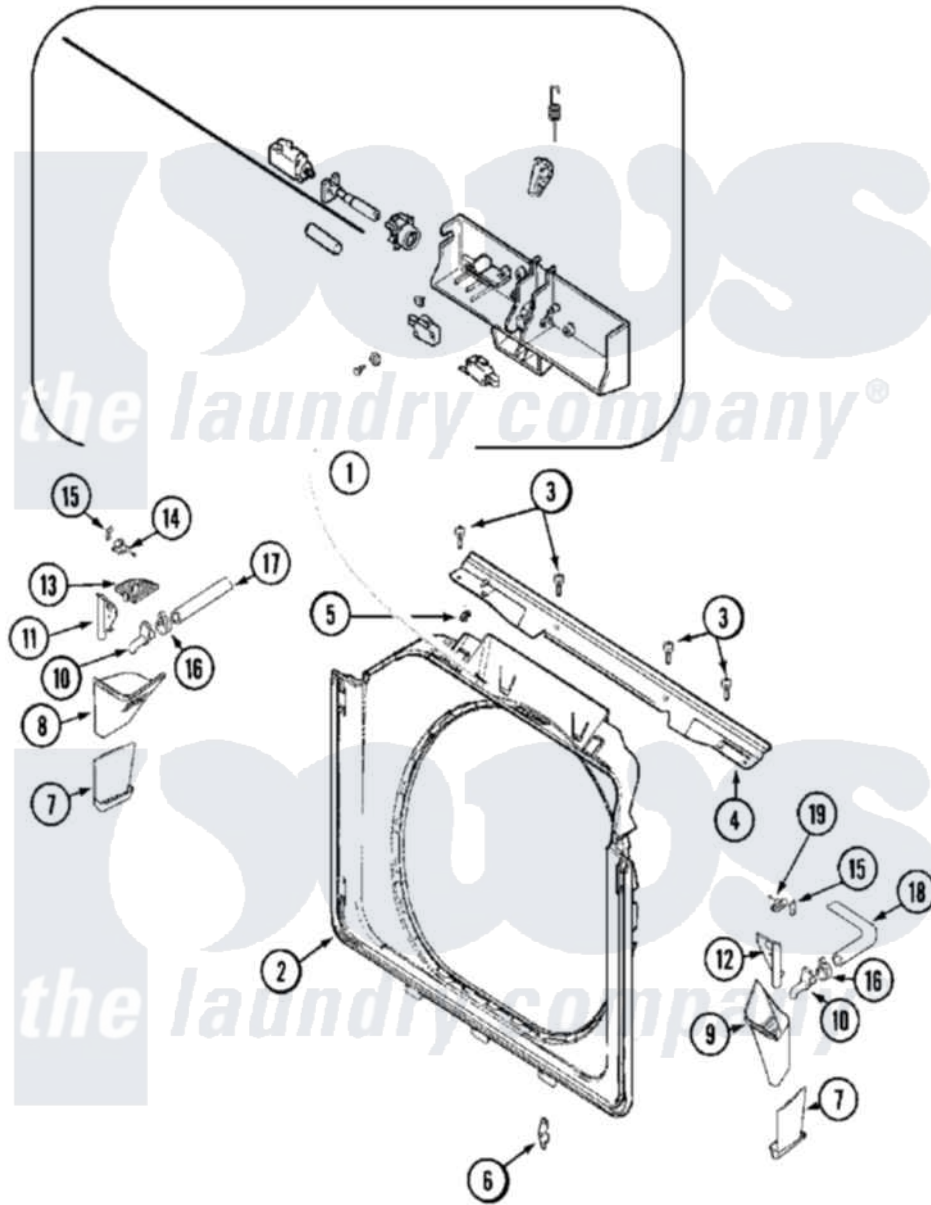

**Maytag MLG19PNAWW 08 - DOOR SHROUD & DOOR LATCH ASSEMBLY (WASH)**

Maytag [Commercial Maytag MLG19PNAWW Dryer Parts](#) Parts Diagram 08 - DOOR SHROUD & DOOR LATCH ASSEMBLY (WASH)

[Click on the part number to view part](#)

Item	Original Part Number	Replaced By	Status	Part Description
001	NLA		Not Available	LATCH, ASSY. (DOM/COMMERCIAL)
002	<a href="#">22002506</a>			Shroud And Dispenser Hose
003	22003842	<a href="#">W10257568</a>		Hose
004	<a href="#">22003843</a>			Fabric Softener Hose
005	205161	<a href="#">489503</a>		Clamp
006	<a href="#">33001764</a>			Cover, Hinge Hole
007	<a href="#">33002195</a>			Grate, Overflow
"	<a href="#">33002196</a>			Grate, Overflow
008	<a href="#">33002197</a>			Cup, Bleach Dispenser
009	<a href="#">33002198</a>			Cup, Fabric Softener Dispenser
010	<a href="#">33002199</a>			Spout, Dispenser Fill
011	<a href="#">33002200</a>			Cap, Bleach Dispenser
012	<a href="#">33002201</a>			Cap, Fabric Softener

013	<a href="#">33002204</a>	Screen, Bleach Cup
014	<a href="#">22002436</a>	Screw, Water Valve Bracket
"	<a href="#">22003653</a>	Retainer, Dispenser Hose
"	<a href="#">33002205</a>	Retainer, Bleach Cup
015	<a href="#">33002206</a>	Fastener, J Type