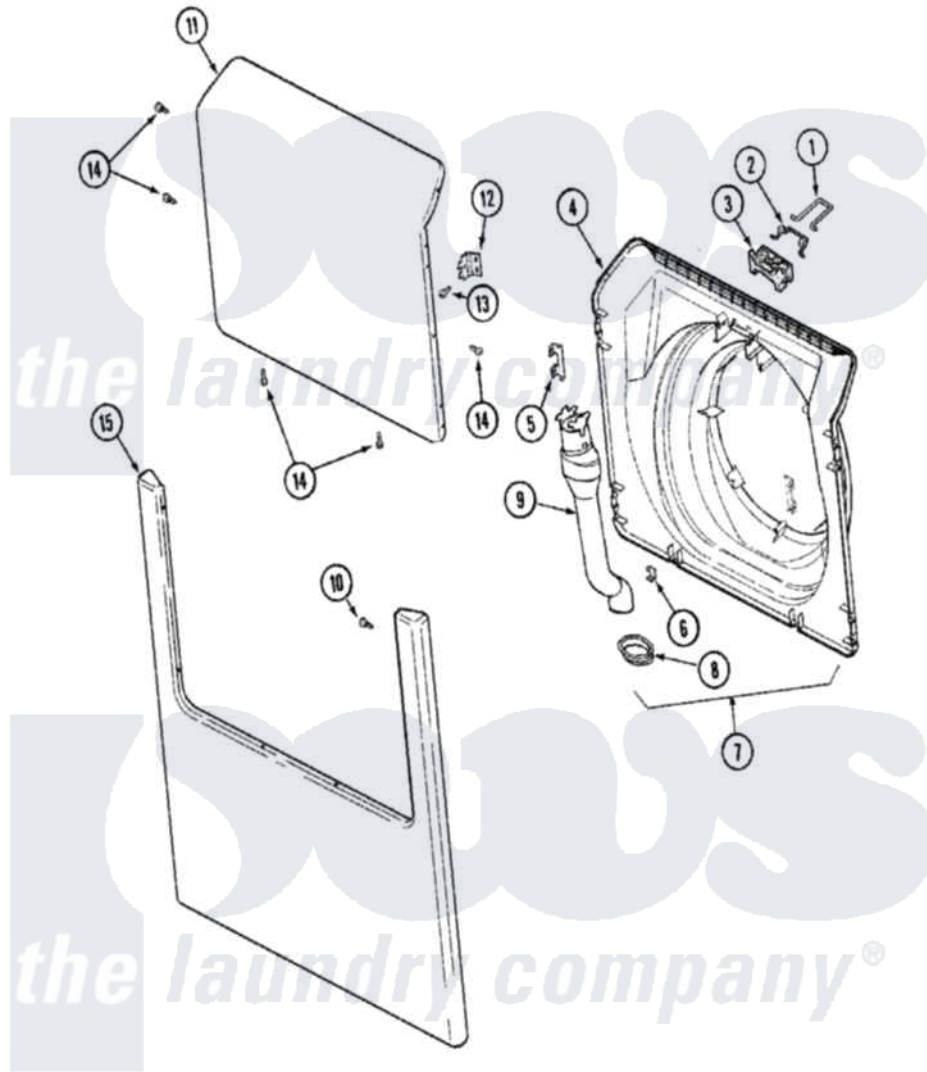

# Maytag MLG19PNAWW 09 - DOOR & FRONT PANEL (WASHER)

Maytag Commercial Maytag MLG19PNAWW Dryer Parts Parts Diagram 09 - DOOR & FRONT PANEL (WASHER)  
 Click on the part number to view part

| Item | Original Part Number     | Replaced By              | Status        | Part Description                        |
|------|--------------------------|--------------------------|---------------|---|
| 001  | <a href="#">22003222</a> |                          |               | Hoop, Lock                              |
| 002  | <a href="#">22002003</a> |                          |               | Spring, Latch                           |
| 003  | <a href="#">22002168</a> |                          |               | Support, Lock Hoop                      |
| 004  | <a href="#">22003800</a> |                          |               | Inner Door/Vented                       |
| 005  | <a href="#">22002038</a> |                          |               | Clip, Door                              |
| 006  | <a href="#">22002039</a> |                          |               | Clip, Door                              |
| 007  | <a href="#">22003083</a> |                          |               | Liner, Door Assembly W/Vent             |
| 008  | <a href="#">22003075</a> |                          |               | Grommet, Vent Tube                      |
| 009  | 22003576                 | <a href="#">22003850</a> |               | Vent Tube Assembly                      |
| 010  | <a href="#">22002012</a> |                          |               | Screw, Hinge Note: Screw, Hinge Bracket |
| 011  | <a href="#">22001979</a> |                          |               | Door, Outer                             |
| 012  | <a href="#">22002798</a> |                          |               | Hinge, Door                             |
| "    | NLA                      |                          | Not Available | Hinge w/no offset                       |
| 013  | 22002062                 | <a href="#">98006631</a> |               | Screw                                   |
| 014  | <a href="#">22002063</a> |                          |               | Screw No.8-18AB Wafer Head              |
| 015  | 22002241                 | <a href="#">22002836</a> |               | Panel, Front                            |