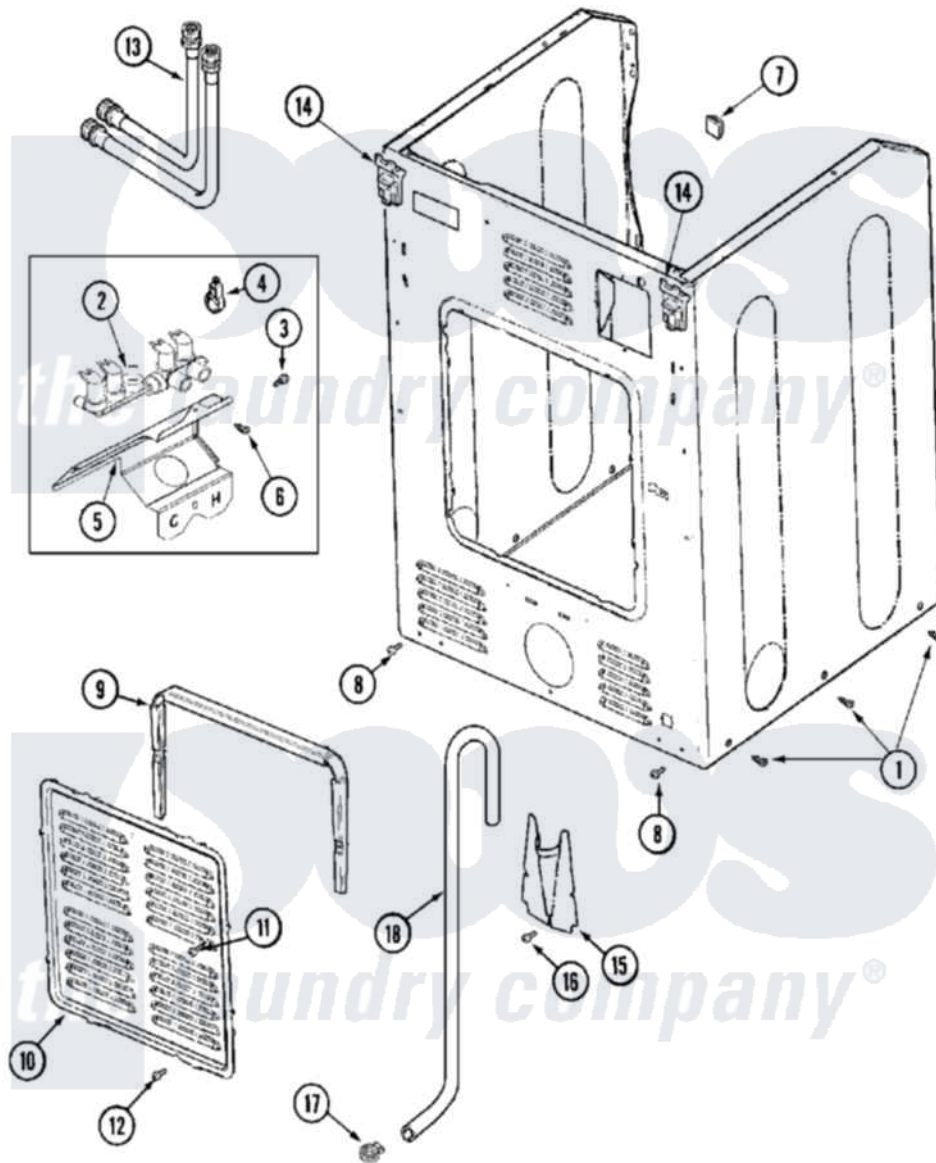

Maytag MLG19PNAWW 10 - CABINET-REAR (WASHER)

Maytag Commercial Maytag MLG19PNAWW Dryer Parts Parts Diagram 10 - CABINET-REAR (WASHER)
 Click on the part number to view part

Item	Original Part Number	Replaced By	Status	Part Description
001	213007			Xfor Cabinet See Cabinet, Back
"	213007			Xfor Cabinet See Cabinet, Back
002	33002211			Valve, Water
003	22002436			Screw, Water Valve Bracket
004	205161	489503		Clamp
005	33002212			Bracket, Water Valve
006	22002925	3370225		Screw
007	NLA		Not Available	PLUG, HOLE
008	22001995			Screw Note: Screw, Tumbler Front And Shroud
009	22002022			Spacer, Access Panel
010	22002092			Panel, Access
011	22002295	67006908		Screw, Ice Rack
012	22002925	3370225		Screw
013	22003839	202860		Inlet Hose Assembly

"	Y013783		Washer, Inlet Hose
014	22001995		Screw Note: Screw, Tumbler Front And Shroud
"	22002798		Hinge, Door
015	22002704		Cover, Drain Hose
016	22001995		Screw Note: Screw, Tumbler Front And Shroud
017	22001984	285655	Clamp, Hose
018	12001807		Drain Hose Kit
"	22002892		Retainer, Drain Hose
"	22002893	8539404	Tie-Wire
"	22003319	12001807	Drain Hose Kit