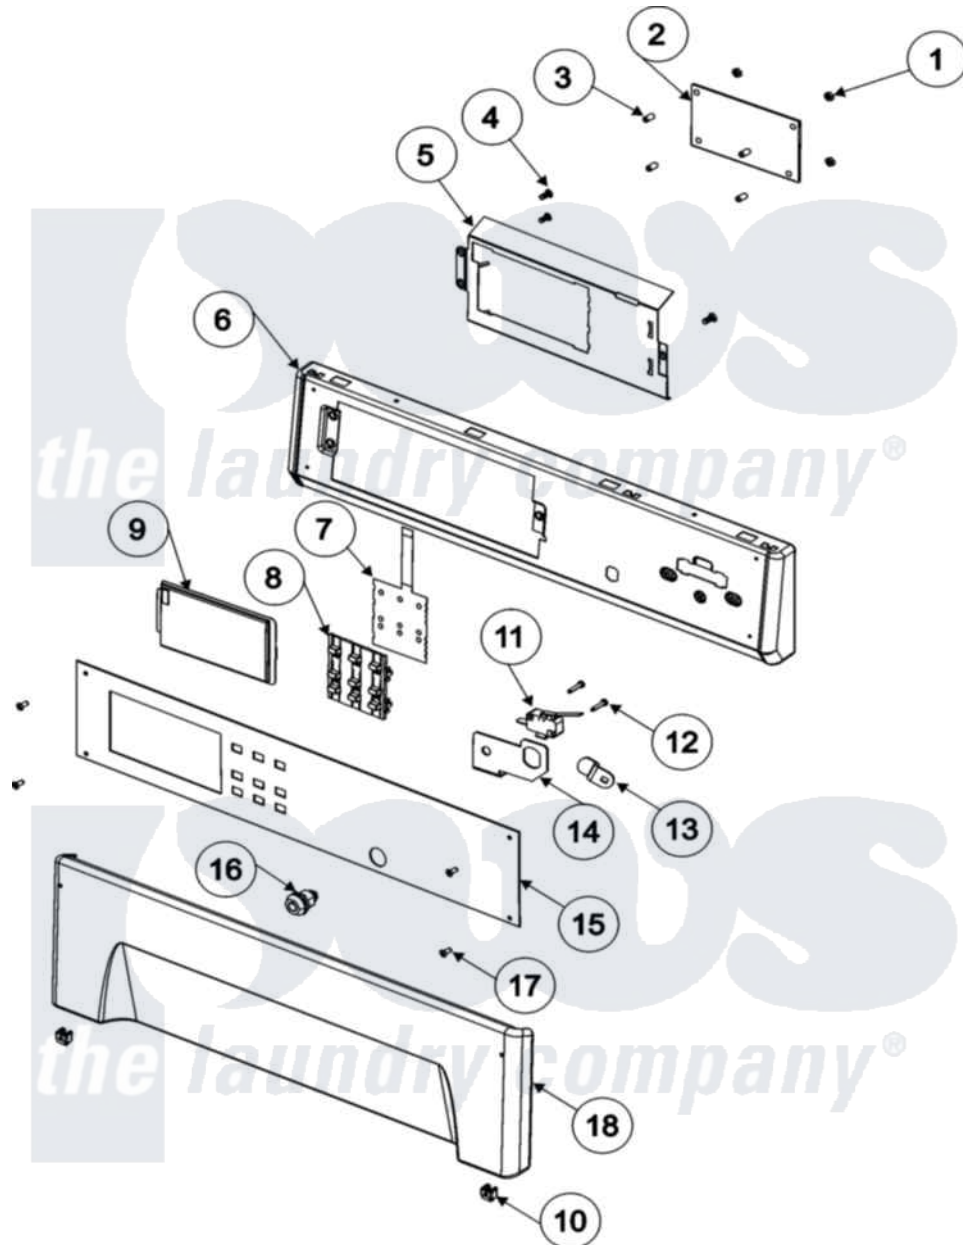

# Maytag MLG19PNDWW 01 - CONTROL PANEL (DRYER)

Maytag Commercial Maytag MLG19PNDWW Dryer Parts Parts Diagram 01 - CONTROL PANEL (DRYER)  
 Click on the part number to view part

Item	Original Part Number	Replaced By	Status	Part Description
001	33002156	<a href="#">912077</a>		Locknut, Reader Harness
002	33002359	<a href="#">33003006</a>		Control BO
003	<a href="#">33001204</a>			Stand-Off, Ccontrol Board
004	<a href="#">Y314062</a>			Screw, Door Hinge And Panel
005	<a href="#">33002155</a>			Plate, Control Mounting
006	<a href="#">33002264</a>			Panel, Control
007	33002152	<a href="#">W10133277</a>		Membrane Switch Assembly
008	<a href="#">33002178</a>			Switch, Push Button
009	33002150	<a href="#">W10133268</a>		Cover, Display
010	<a href="#">33002004</a>			Clip, Fastener
011	33002117	<a href="#">208042</a>		Switch, Sensor
012	<a href="#">22002368</a>			Screw, Sensor Switch Bracket
013	213750	<a href="#">W10133266</a>		Cam-Lock
014	<a href="#">33001982</a>			Bracket, Switch Mounting
015	<a href="#">33002962</a>			Facia, Commerical W/D - Pn
016	Y206081	<a href="#">W10116737</a>		Lock

017	<a href="#">215506</a>	Screw, Control Panel Overlay
018	<a href="#">33002072</a>	Panel, Access
019	<a href="#">22002782</a>	Pad, Foam
"	<a href="#">22003858</a>	EMI Suppression Filter, 16a
"	<a href="#">33001981</a>	Wire, Ground