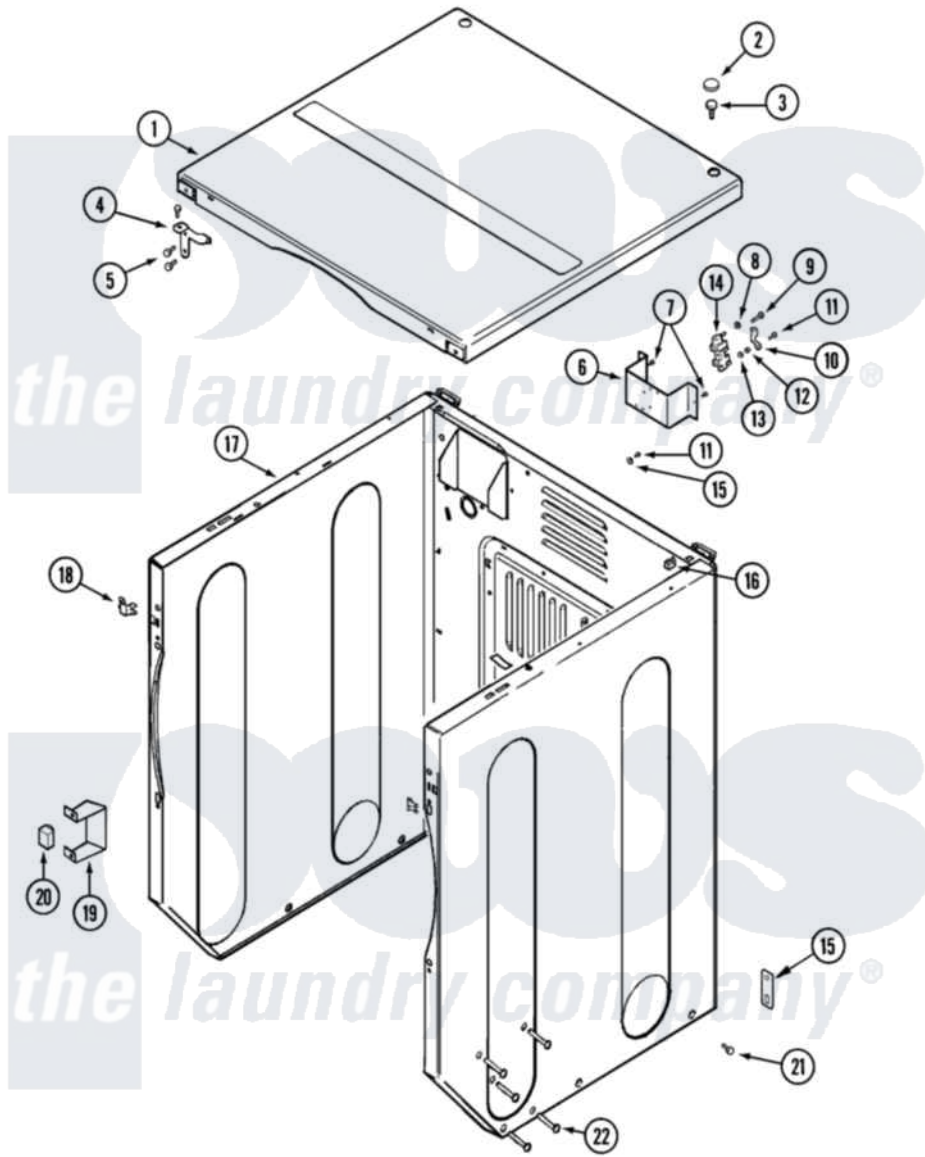

# Maytag MLG19PNDWW 02 - CABINET-FRONT (DRYER)

Maytag Commercial Maytag MLG19PNDWW Dryer Parts Parts Diagram 02 - CABINET-FRONT (DRYER)  
 Click on the part number to view part

Item	Original Part Number	Replaced By	Status	Part Description
001	<a href="#">33002124</a>			Cover, Top
002	<a href="#">33001997</a>			Plug, Hole
003	22001883	<a href="#">214354</a>		Screw, Top Cover To Cabnt.
004	<a href="#">33001998</a>			Bracket, Top Cover
"	<a href="#">33001999</a>			Bracket, Top Cover
005	<a href="#">22001995</a>			Screw Note: Screw, Tumbler Front And Shroud
006	NLA		Not Available	BRACKET, TERMINAL BLOCK---NA
007	<a href="#">22001995</a>			Screw Note: Screw, Tumbler Front And Shroud
008	<a href="#">Y311270</a>			Washer, Terminal Block
009	<a href="#">Y312209</a>	<a href="#">W10001200</a>		Screw
010	<a href="#">Y312184</a>			Strap, Grounding
011	NLA		Not Available	SCREW, GROUND STRAP
012	<a href="#">311484</a>	<a href="#">112432</a>		Nut
013	<a href="#">311093</a>			Washer, Terminal Connection