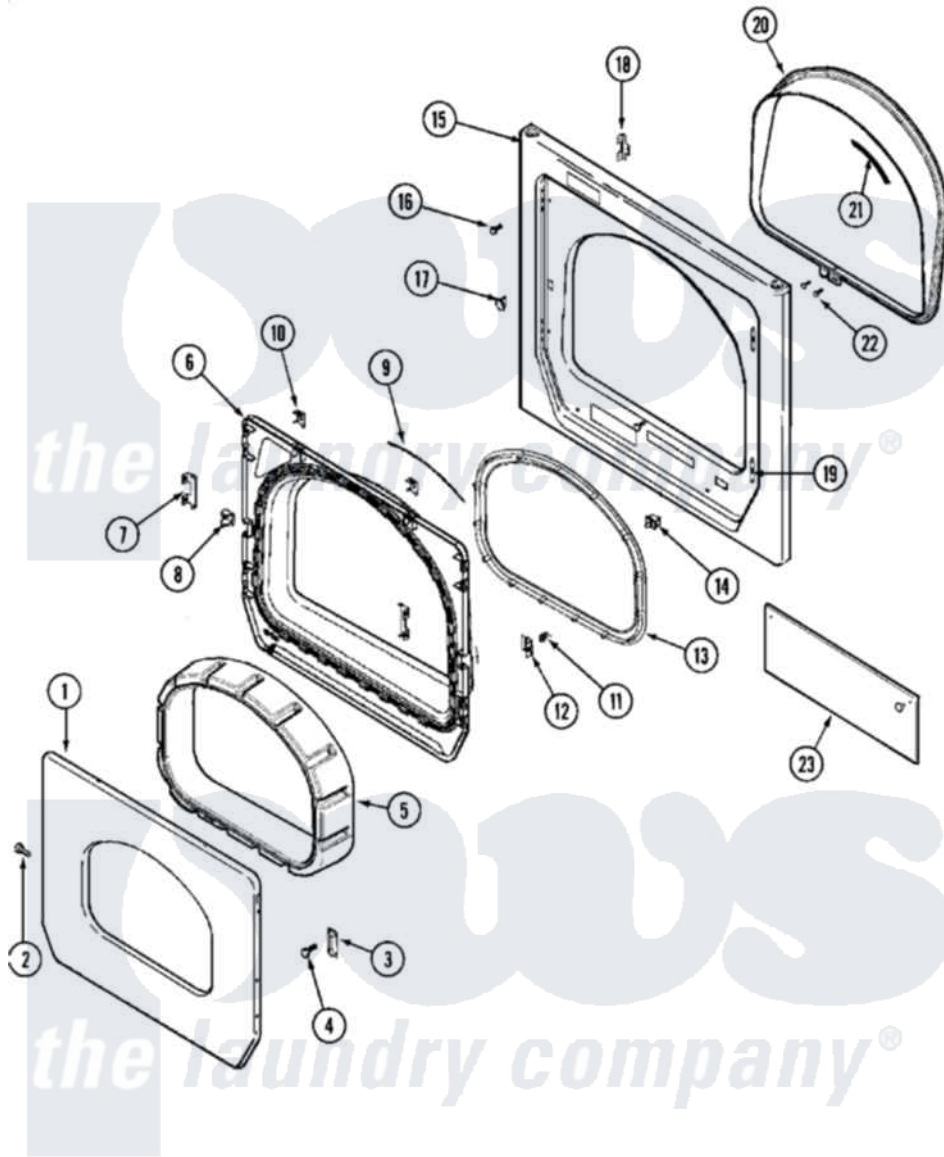

# Maytag MLG19PNDWW 03 - DOOR (DRYER)

Maytag [Commercial Maytag MLG19PNDWW Dryer Parts](#) Parts Diagram 03 - DOOR (DRYER)  
 Click on the part number to view part

Item	Original Part Number	Replaced By	Status	Part Description
001	<a href="#">33002015</a>			Door, Outer
002	<a href="#">22002063</a>			Screw No.8-18AB Wafer Head
003	<a href="#">33002017</a>			Hinge, Door
004	22002062	<a href="#">98006631</a>		Screw
005	22002300	<a href="#">9740848</a>		Screw, Mixing Valve Mounting
"	<a href="#">33002780</a>			Door Tunnel W` Handle
006	<a href="#">33002020</a>			Door, Inner W/Seal
007	<a href="#">22002038</a>			Clip, Door
008	<a href="#">33001763</a>			Plug, Inner Door
009	<a href="#">33002094</a>			Seal, Door
010	<a href="#">22002039</a>			Clip, Door
011	<a href="#">33001761</a>			Strike, Door
012	<a href="#">33001793</a>			Bracket, Strike
013	<a href="#">33002607</a>			Lens, Door
014	33001509	<a href="#">W10169313</a>		Switch-Dor
015	33002051		Not Available	SCREW, FRONT PANEL

"	<a href="#">33002081</a>		Panel, Front
016	33001486	<a href="#">98008544</a>	Screw
017	33001791	<a href="#">306436</a>	Door Latch Kit--W
018	<a href="#">33002025</a>		Twin Speednut
019	<a href="#">33001175</a>		Cover, Hinge Hole
020	<a href="#">33002026</a>		Extension, Tumbler Front
021	<a href="#">33001767</a>		Seal, Shroud
022	33001855	<a href="#">33002917</a>	Screw, No.10-16
023	<a href="#">33002048</a>		Fastener, Push
"	<a href="#">33002183</a>		Shield, Control Panel