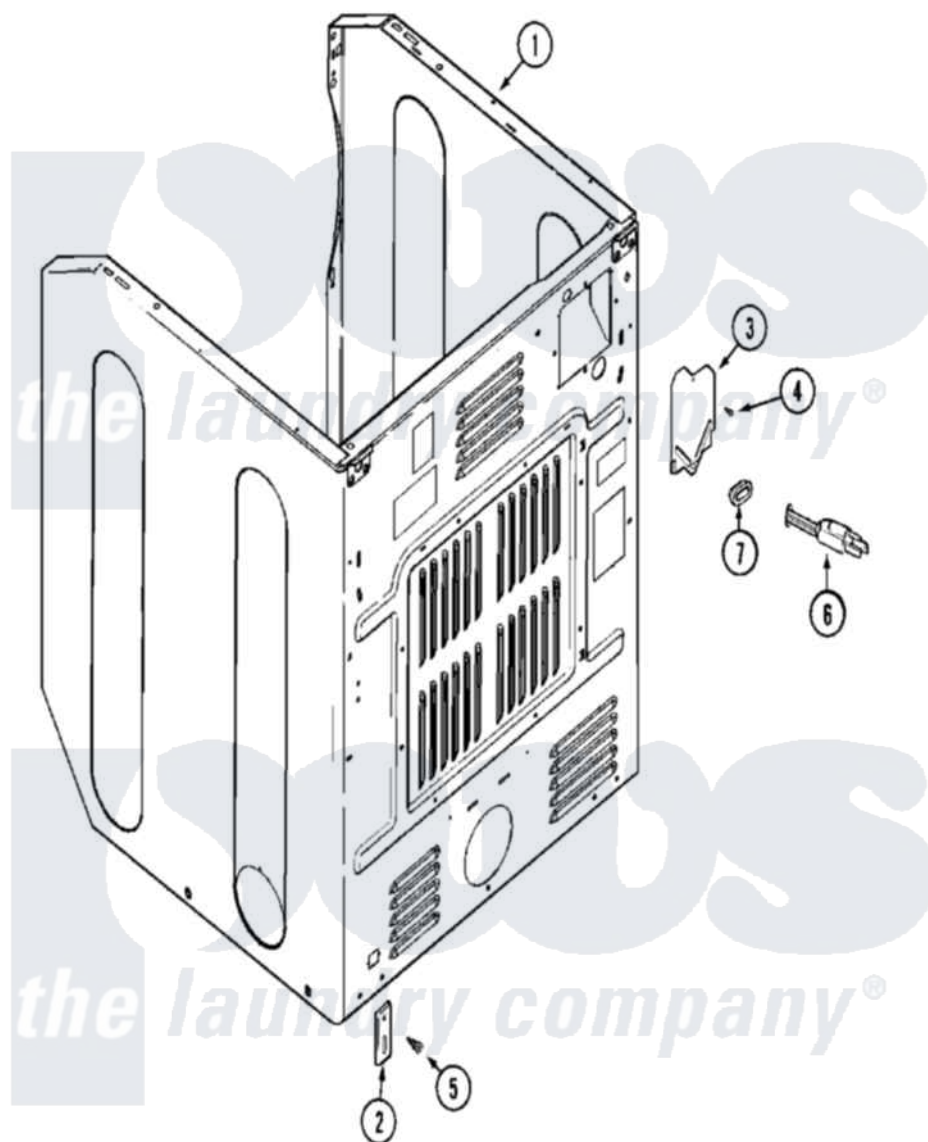

# Maytag MLG19PNDWW 04 - CABINET-REAR (DRYER)

Maytag [Commercial Maytag MLG19PNDWW Dryer Parts](#) Parts Diagram 04 - CABINET-REAR (DRYER)  
 Click on the part number to view part

Item	Original Part Number	Replaced By	Status	Part Description
001	<a href="#">33002811</a>			Cabinet Upper As Pack--NA
002	<a href="#">33002060</a>			Bracket, Security
003	<a href="#">33001795</a>			Cover, Terminal Block
004	<a href="#">22001995</a>			Screw Note: Screw, Tumbler Front And Shroud
005	<a href="#">22001995</a>			Screw Note: Screw, Tumbler Front And Shroud
006	<a href="#">22003062</a>			Cord, Power
007	<a href="#">211881</a>			Grommet, Cord Part Not Used- Gas Models Only