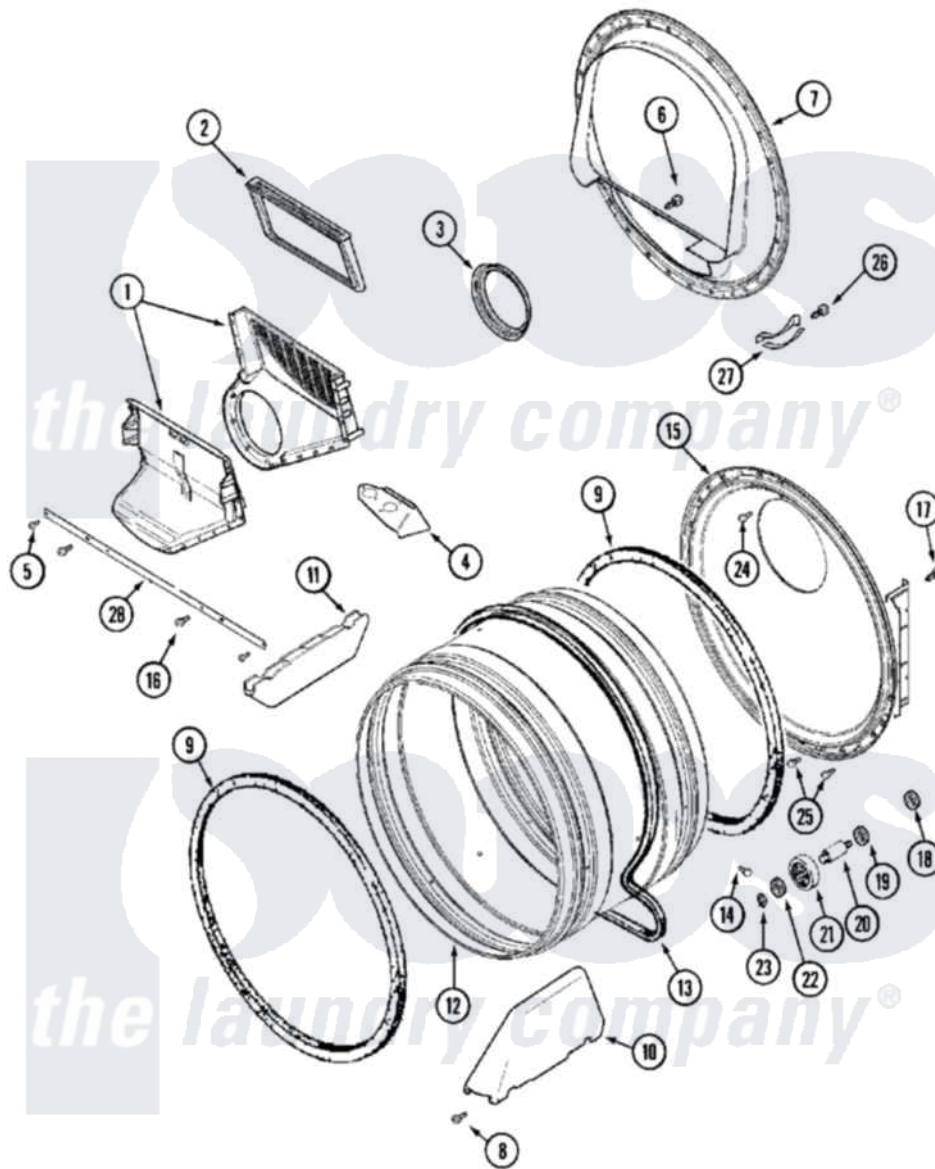

# Maytag MLG19PNDWW 05 - TUMBLER (DRYER)

Maytag [Commercial Maytag MLG19PNDWW Dryer Parts](#) Parts Diagram 05 - TUMBLER (DRYER)  
 Click on the part number to view part

Item	Original Part Number	Replaced By	Status	Part Description
001	<a href="#">33001799</a>			Outlet Duct Assembly Note: Outlet Duct Assembly
002	<a href="#">33002790</a>			Lint Filter
003	<a href="#">33002560</a>			Seal, Blower
004	<a href="#">33001837</a>			Cover, Thermostat
005	<a href="#">22001995</a>			Screw Note: Screw, Tumbler Front And Shroud
006	NLA		Not Available	SCREW, OUTLET DUCT
007	<a href="#">33001802</a>			Front, Tumbler
008	33001855	<a href="#">33002917</a>		Screw, No.10-16
009	<a href="#">33001807</a>			Seal, Tumbler
010	<a href="#">33002032</a>			Baffle
011	<a href="#">33001755</a>			Baffle
012	33001794	<a href="#">33001889</a>		Tumbler
013	<a href="#">33002535</a>			V-Belt
014	33001788	<a href="#">33002973</a>		Screw, No.9-15 X 1.00 Hx WS
015	<a href="#">33002770</a>			Tumbler Back And Seal As-

015	<a href="#">33002773</a>		Pack
"	<a href="#">33003037</a>		Tumbler Back And Seal
016	<a href="#">33001768</a>		Screw, Shroud Note: Screw, Shroud And Outlet Duct
017	<a href="#">22001995</a>		Screw Note: Screw, Tumbler Front And Shroud
018	<a href="#">33001443</a>		Nut, Hex
019	Y313347	<a href="#">312535</a>	Washer, Vault Mounting Brk.
020	Y312948	<a href="#">6-3129480</a>	Shaft- Tumbler
021	Y303373	<a href="#">12001541</a>	Drum Roller/Washer Assembly--W
022	<a href="#">312535</a>		Washer, Vault Mounting Brk.
023	410233	<a href="#">9703438</a>	Ring-Retr
024	<a href="#">210932</a>		Screw, No.8 X 9/16 Ctsk Note: Screw, Inlet Duct
025	22001996	<a href="#">3370225</a>	Screw
026	<a href="#">210720</a>		Rivet, Bearing To Tumbler Fmt
027	<a href="#">306508</a>		Tumbler Bearing Kit ---W
028	<a href="#">33002039</a>		Brace, Tumbler Front