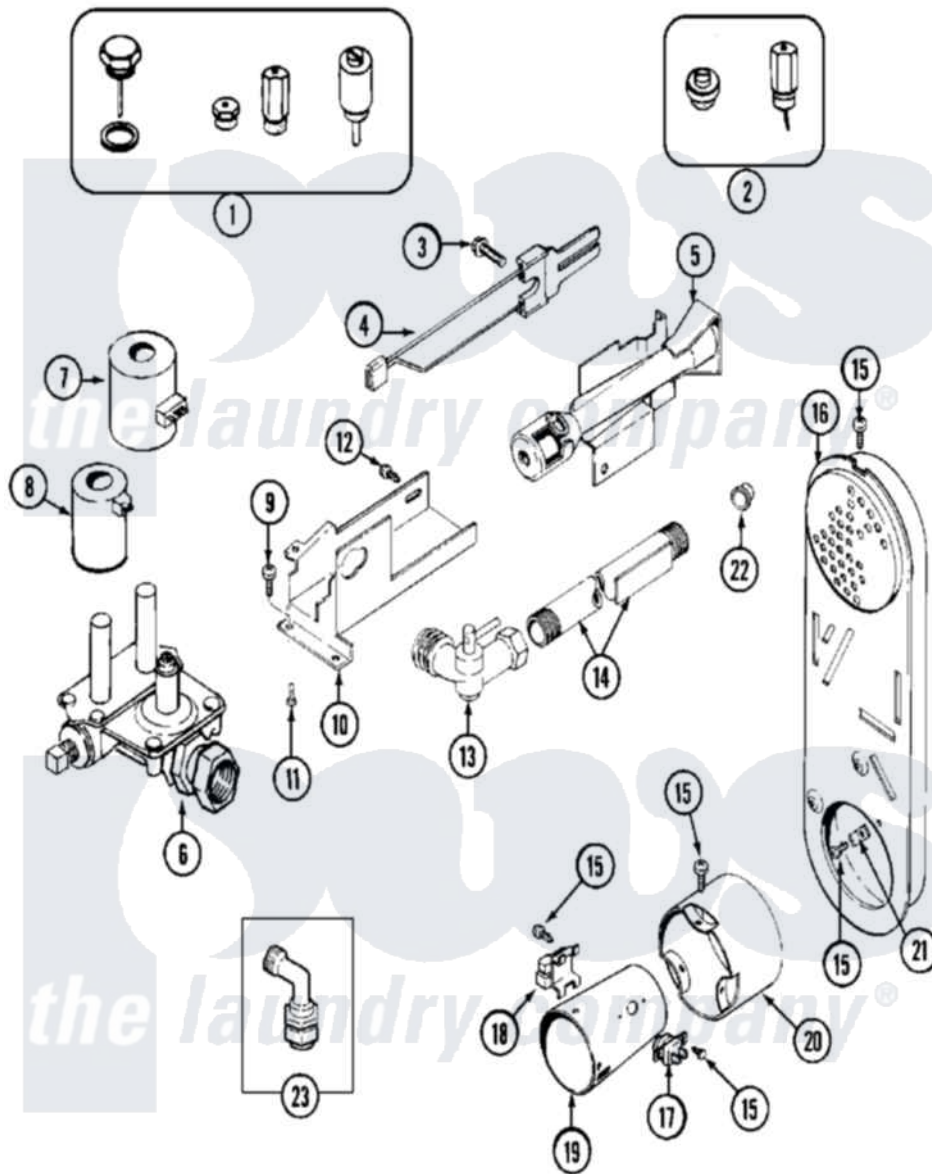

# Maytag MLG19PNDWW 06 - GAS VALVE (DRYER)

Maytag Commercial Maytag MLG19PNDWW Dryer Parts Parts Diagram 06 - GAS VALVE (DRYER)  
 Click on the part number to view part

Item	Original Part Number	Replaced By	Status	Part Description
001	Y306195	<a href="#">MAL9000AXX</a>		LP Gas Con
002	Y308377		Not Available	CONVERSION KIT (LP TO NATURAL)
003	<a href="#">304971</a>			Screw Note: Screw, Igniter
004	<a href="#">33002789</a>			Igniter Assembly
005	<a href="#">33002793</a>			Burner Assembly
006	<a href="#">308345</a>			Valve, Gas
007	<a href="#">306106</a>			Coil, Holding And Booster-W
008	306105	<a href="#">694540</a>		Coil, 60 Hz
009	<a href="#">Y313561</a>			Screw----NA
010	NLA		Not Available	BRACKET, GAS VALVE----NA
011	314082	<a href="#">90767</a>		Screw, 8A X 3/8 HeX Washer Head Tapping
012	<a href="#">22001995</a>			Screw Note: Screw, Tumbler Front And Shroud
013	<a href="#">306086</a>			Angle Shut Off For Gas Valve
014	<a href="#">33001735</a>			Pipe And Bracket Assembly Series 18 Not Needed Use

015	<a href="#">211294</a>	<a href="#">90767</a>	Vavle Screw, 8A X 3/8 HeX Washer Head Tapping
016	33002765	Not Available	INLET DUCT ASSEMBLY (GAS)
"	<a href="#">33003039</a>		Assembly, Inlet Duct-Gas
017	<a href="#">305169</a>		Thermostat, Hi-Limit Gas
018	Y303377	<a href="#">338906</a>	Radiant, Sensor
019	<a href="#">33001835</a>		Cone Assembly, Combustion
020	<a href="#">33001812</a>		Extension Cone Assembly
021	<a href="#">Y312890</a>		Retainer, Heater Chamber
022	<a href="#">33001693</a>		Cap, Gas Pipe
023	<a href="#">33002236</a>		Angle Connector Assembly