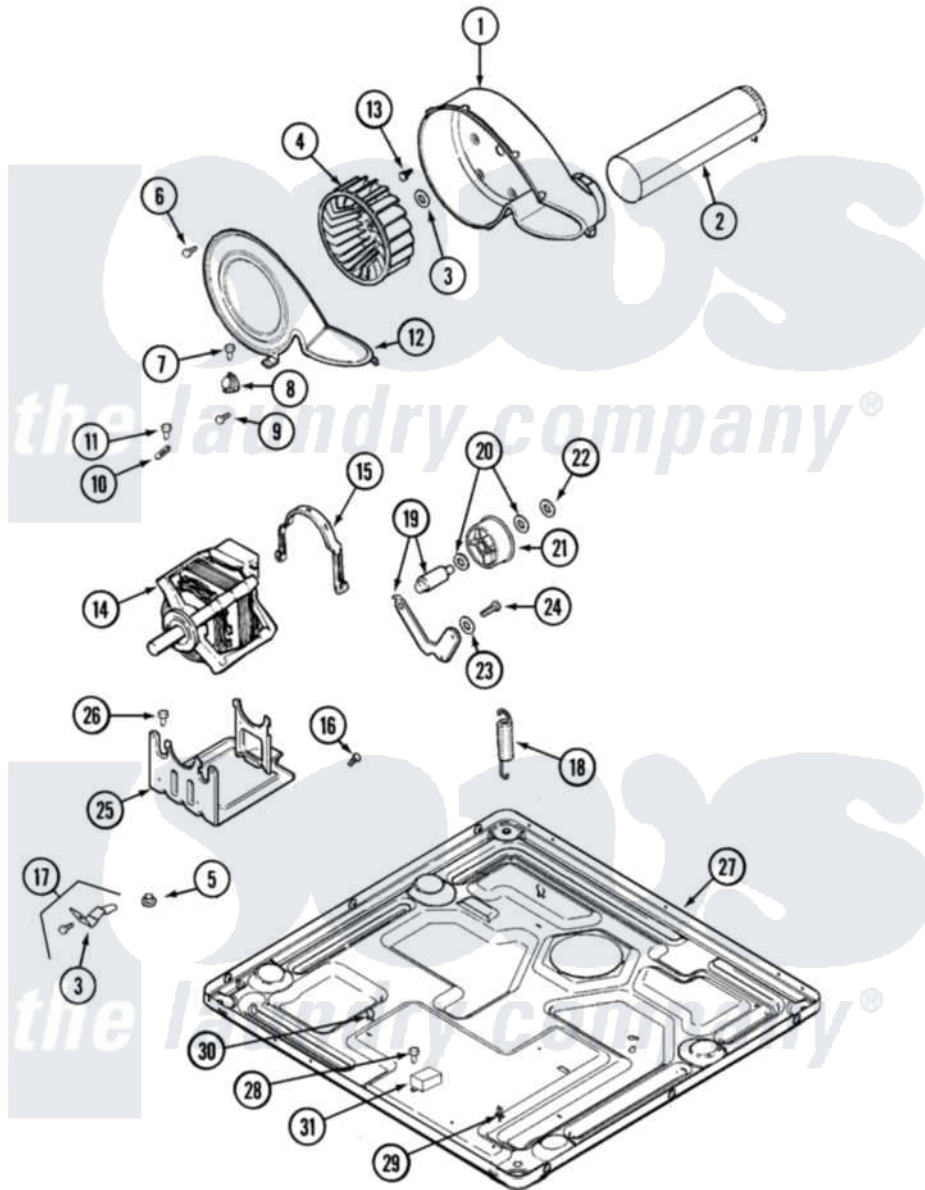

# Maytag MLG19PNDWW 07 - MOTOR DRIVE (DRYER)

Maytag Commercial Maytag MLG19PNDWW Dryer Parts Parts Diagram 07 - MOTOR DRIVE (DRYER)  
 Click on the part number to view part

Item	Original Part Number	Replaced By	Status	Part Description
001	<a href="#">33001789</a>			Housing, Blower
002	<a href="#">22001995</a>			Screw Note: Screw, Tumbler Front And Shroud
"	<a href="#">33002185</a>			Duct Assembly, Exhaust
003	<a href="#">22001995</a>			Screw Note: Screw, Tumbler Front And Shroud
"	<a href="#">33002757</a>			Bracket, RH, Base To Support
"	<a href="#">33002758</a>			Bracket, LH, Base To Support
004	<a href="#">33002797</a>			Wheel, Blower
005	<a href="#">33002044</a>			Guide
006	33001855	<a href="#">33002917</a>		Screw, No.10-16
007	<a href="#">Y313561</a>			Screw----NA
008	<a href="#">303392</a>			Thermostat, Cycling
"	<a href="#">33303391</a>			Thermostat, Cycling
009	22002925	<a href="#">3370225</a>		Screw
010	<a href="#">33001762</a>			Fuse, Thermal
011	22002925	<a href="#">3370225</a>		Screw