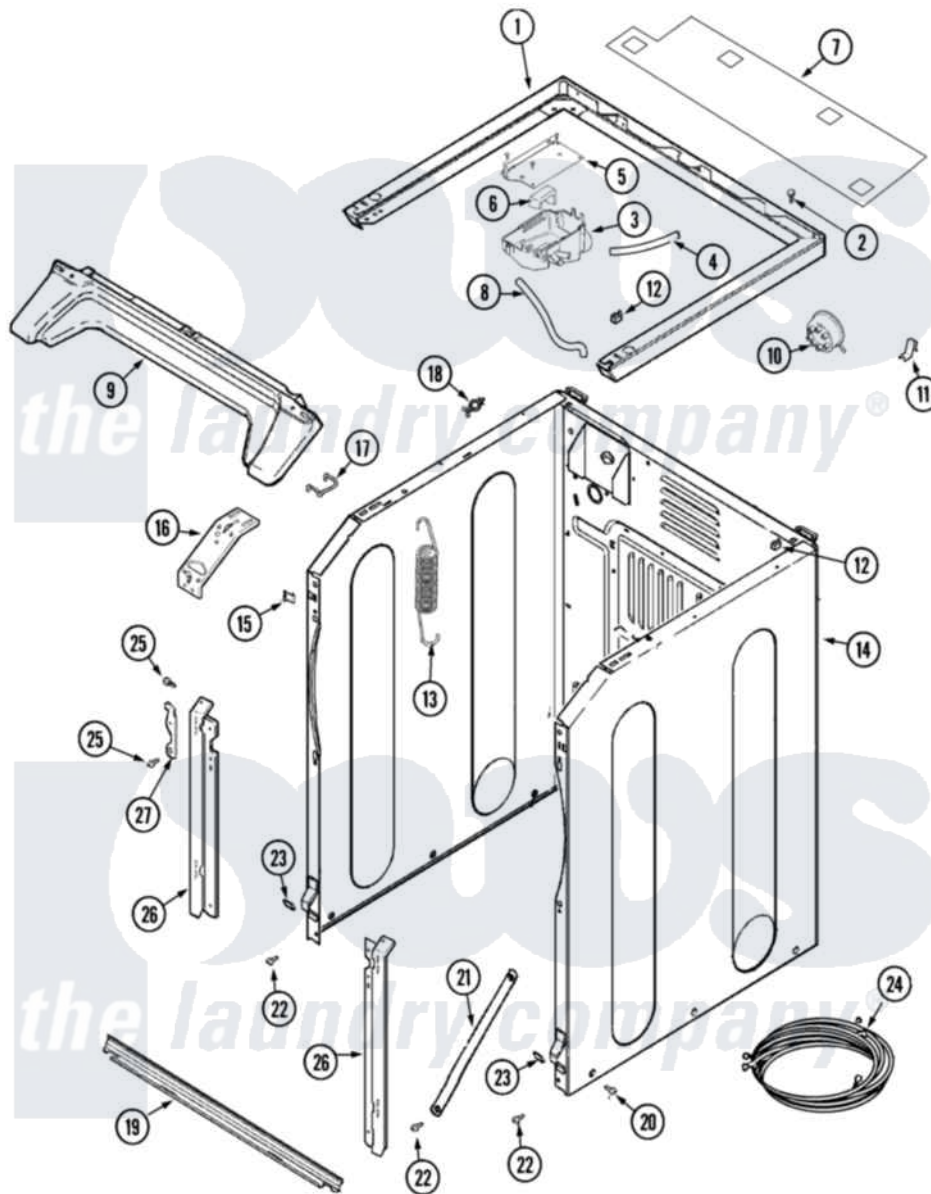

Maytag MLG19PNDWW 08 - CABINET-FRONT (WASHER)

Maytag Commercial Maytag MLG19PNDWW Dryer Parts Parts Diagram 08 - CABINET-FRONT (WASHER)
 Click on the part number to view part

Item	Original Part Number	Replaced By	Status	Part Description
001	33002963			Support, Weld Assembly
002	214354			Screw, Top Cover To Cabnt.
003	33001855	33002917		Screw, No.10-16
"	33002775			Vent, Tub
004	22002464			Hose, Vent
005	33002189			Bracket, Vent Mounting
006	22002440			Deflector, Vent
007	33002191			Wire Shield
"	33002192			Clip, Shield
008	205161	489503		Clamp
"	33002193			Hose, Shower
009	33002011			Cover, Access
010	22003728			Switch, Pressure Items 22-30 Listed As Series
011	22002006			Clip, Unbalance Switch Harness
"	22002244			Clip, Grounding

012	33002194		Nut, Speed
013	22002100		Spring
014	22002179	8539404	Tie-Wire
"	22003639		Cabinet Assembly
015	22002049		Clip Note: Clip, Front Panel
016	22003638	22003652	Shroud Support Assembly
"	33002813		Corner Bracket - LH Cabinet
"	33002814		Corner Bracket - RH Cabinet
017	22002297		Support, Spring
018	315471	22003298	Retainer, Wire
019	22003638	22003652	Shroud Support Assembly
020	213007		Xfor Cabinet See Cabinet, Back
021	22002767		Brace, Cross
022	33002190		SCrew, C BraCe, BraCket, Cabinet
023	22002013		Stop, Shipping
024	22004249		Harness, Wire Lower
025	22001995		Screw Note: Screw, Tumbler Front And Shroud
026	22003624		Bracket, Shroud Support
"	22003625		Bracket, Shroud Support
027	33002035	22002991	Kit, Access Cover Hook
"	33002036	22002991	Kit, Access Cover Hook
"	33002037		Fastener, Access Cover Hook