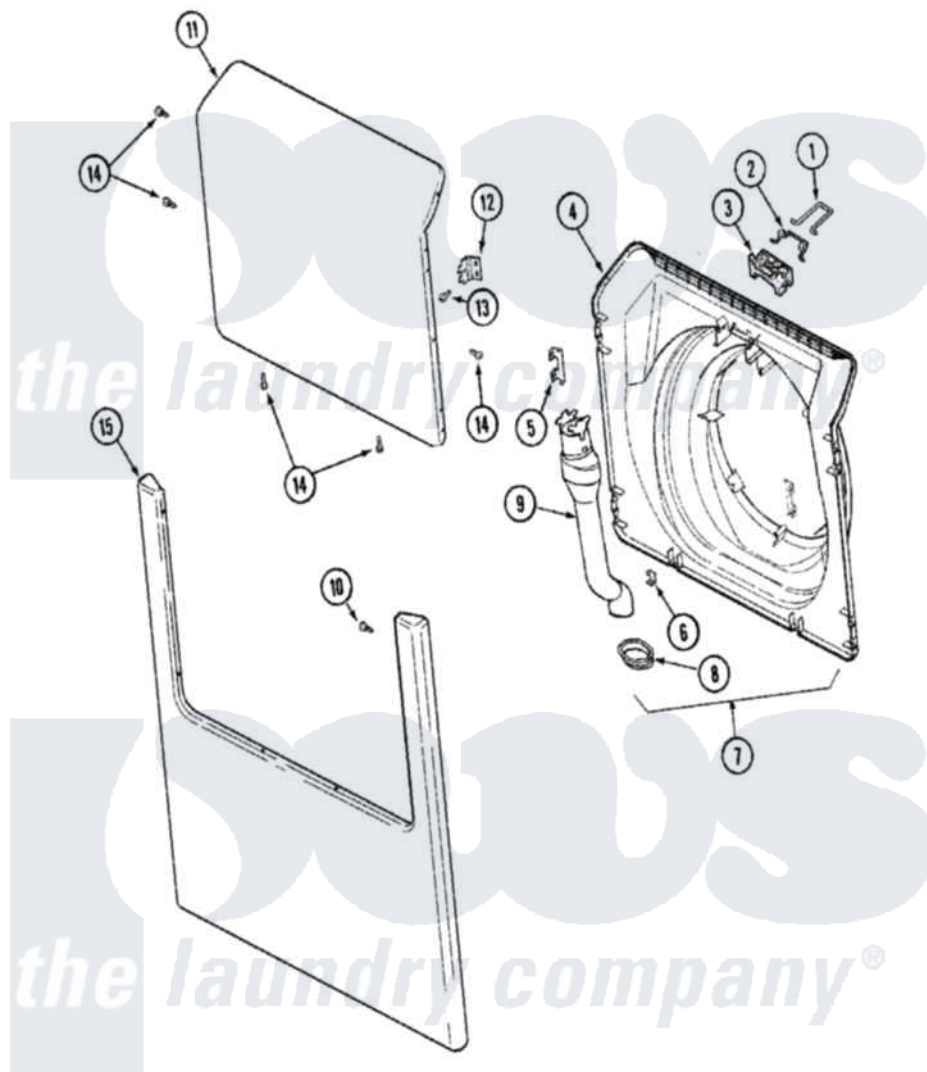

Maytag MLG19PNDWW 09 - DOOR & FRONT PANEL (WASHER)

Maytag Commercial Maytag MLG19PNDWW Dryer Parts Parts Diagram 09 - DOOR & FRONT PANEL (WASHER)
 Click on the part number to view part

Item	Original Part Number	Replaced By	Status	Part Description
001	22003222			Hoop, Lock
002	22002003			Spring, Latch
003	22002168			Support, Lock Hoop
004	22003800			Inner Door/Vented
005	22002038			Clip, Door
006	22002039			Clip, Door
007	12001722			DOOR LINER W/VENT ASSY. (WHT)
008	22003075			Grommet, Vent Tube
009	22003850			Vent Tube Assembly
010	22002243			Screw, Front Panel And Hinge
"	22002244			Clip, Grounding
011	22001979			Door, Outer
012	22002798			Hinge, Door
013	22002062	98006631		Screw
014	22002063			Screw No.8-18AB Wafer Head
015	22002241	22002836		Panel, Front