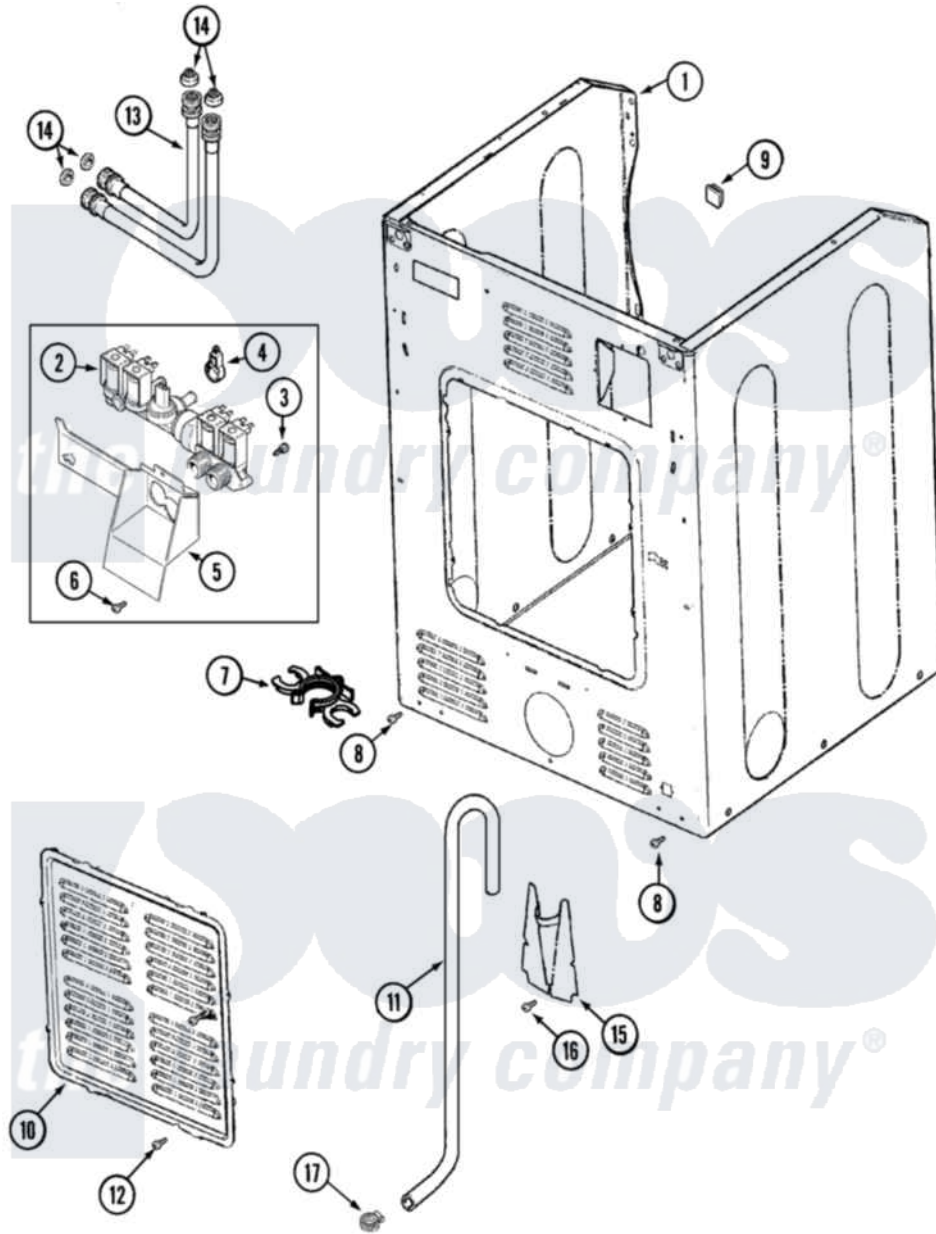

Maytag MLG19PNDWW 10 - CABINET-REAR (WASHER)

Maytag Commercial Maytag MLG19PNDWW Dryer Parts Parts Diagram 10 - CABINET-REAR (WASHER)
 Click on the part number to view part

Item	Original Part Number	Replaced By	Status	Part Description
001	22003639			Cabinet Assembly
"	33002190			SCrew, C BraCe, BraCket, Cabinet
002	33002211			Valve, Water
003	22002436			Screw, Water Valve Bracket
004	205161	489503		Clamp
005	33002212			Bracket, Water Valve
006	22002925	3370225		Screw
007	22002932			Clip, Drain Hose
008	33002190			SCrew, C BraCe, BraCket, Cabinet
009	NLA		Not Available	PLUG, HOLE
010	22004355			Rear Access Panel
011	12001807			Drain Hose Kit
"	22002892			Retainer, Drain Hose
"	22002893	8539404		Tie-Wire
"	22003319	12001807		Drain Hose Kit

012	22002925	3370225	Screw
013	22003838	202860	Inlet Hose Assembly
"	22003839	202860	Inlet Hose Assembly
014	22002960		Strainer, Washer Inlet
"	Y013783		Washer, Inlet Hose
015	22002704		Cover, Drain Hose
016	33002190		SCrew, C BraCe, BraCket, Cabinet
017	22001984	285655	Clamp, Hose