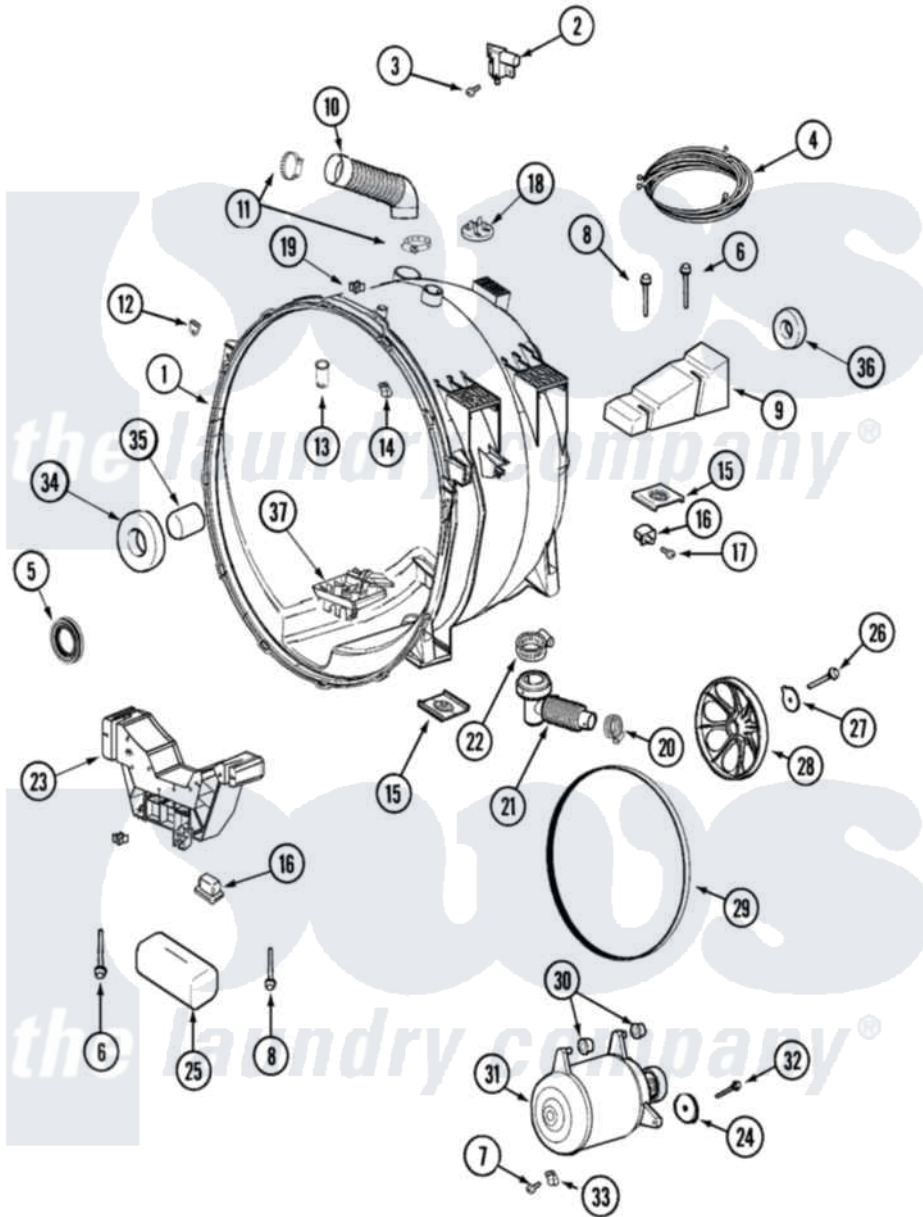

# Maytag MLG19PNDWW 11 - OUTER TUB & MOTOR(WASHER)

Maytag [Commercial Maytag MLG19PNDWW Dryer Parts](#) Parts Diagram 11 - OUTER TUB & MOTOR(WASHER)  
 Click on the part number to view part

Item	Original Part Number	Replaced By	Status	Part Description
001	22004080	<a href="#">22004465</a>		Outer Tub Assembly, As Pack
"	<a href="#">22004465</a>			Outer Tub Assembly, As Pack
002	<a href="#">22003302</a>			Switch, Internal Unbalance
003	22002061	<a href="#">910187</a>		Screw
004	<a href="#">22003836</a>			Harness, Upper Sub Assembly, Venus
"	<a href="#">22004471</a>			Harness, Wire Unbalance
005	<a href="#">12002022</a>			Lip Seal Kit
006	<a href="#">22003615</a>			Bolt, Double Sems 5-3/8
007	<a href="#">22002019</a>			Screw, Wire Clip To Motor Cnt
008	<a href="#">22003616</a>			Bolt, Double Sems 3-3/8
009	<a href="#">22002102</a>			Weight, Counter Balance
010	<a href="#">22002083</a>			Hose, Injector
011	22002052	<a href="#">616099</a>		Clamp
012	<a href="#">22002103</a>			Clip, U
013	<a href="#">22004310</a>			Water Deflector
				Clip, Unbalance Switch