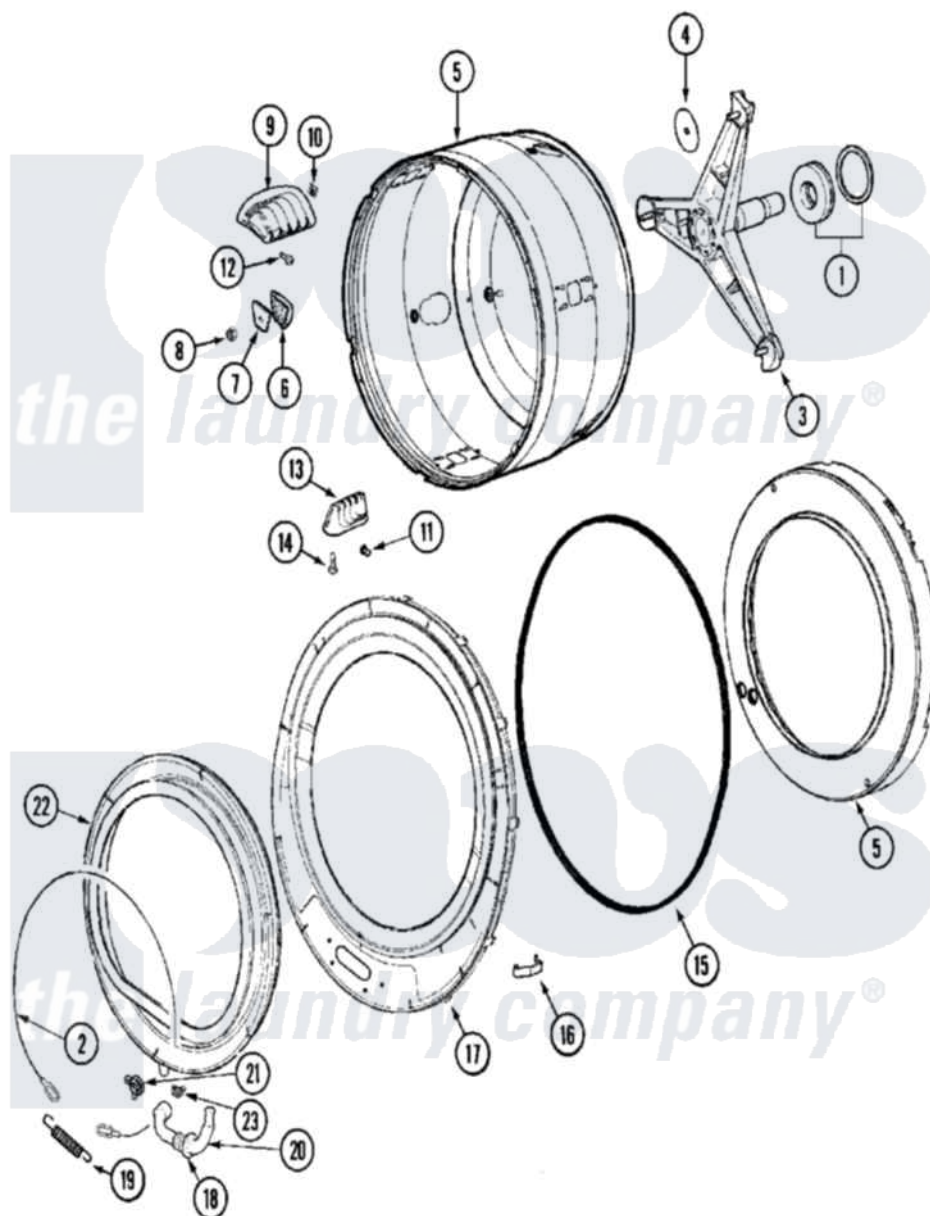

Maytag MLG19PNDWW 12 - SPINNER ASSEMBLY & OUTER TUB COVER(WASH)

Maytag Commercial Maytag MLG19PNDWW Dryer Parts Parts Diagram 12 - SPINNER ASSEMBLY & OUTER TUB COVER(WASH)

[Click on the part number to view part](#)

Item	Original Part Number	Replaced By	Status	Part Description
001	12002022			Lip Seal Kit
002	22002327			Wire, Boot Clamp
003	22003670	6-2717080		Spinner As
004	22002023			Washer, Plastic
005	22003637			BRACE ASSEMBLY, TOP CROSS CONTAINS ITEMS 12 & 13
006	22002482			Washer, Profile
007	22002020			Washer, Spinner Support
008	22002122	2207454		Nut, Hex
009	22001985			Baffle, Drip
010	22002009			Grommet, Baffle
011	22001999			Grommet, Baffle
012	22003556			Screw, Baffle
013	22001986			Baffle, Drip

014	22002059		Screw, Baffle
015	22002077		Seal, Tub Cover
016	22002050		Clip, Tub To Cover
017	22004254		Cover, Tub W/Sealandcaps Aspk
018	22003074		Guard, Hose
019	22002099		Spring, Tub
020	22003071	22004477	Drain Hose, Door Boot
021	Y22003072	22003072	CLAMP, HOSE DOUBLE WIRE
022	22003893		Door Boot, Black
023	22003073	596669	Clamp, Manifold