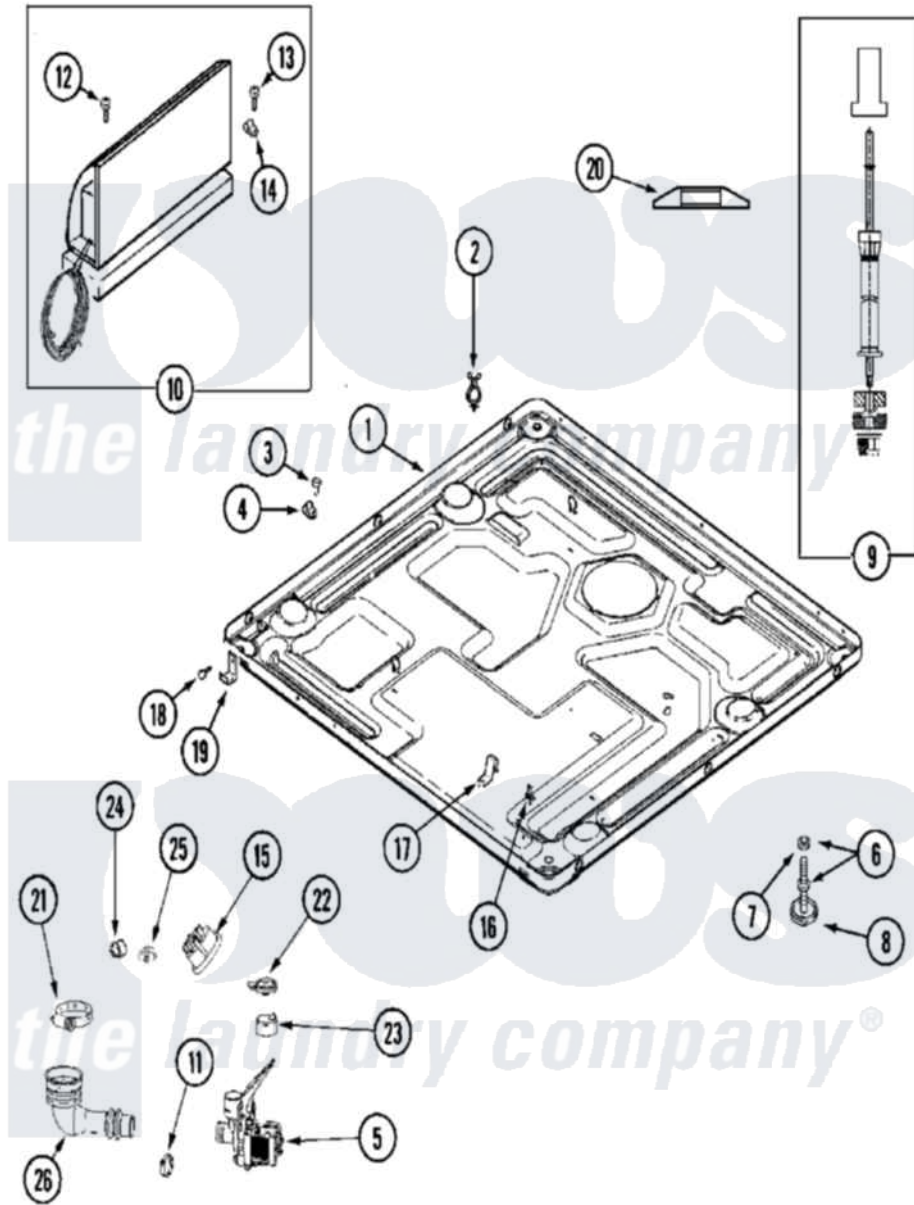

Maytag MLG19PNDWW 13 - BASE (WASHER)

Maytag [Commercial Maytag MLG19PNDWW Dryer Parts](#) Parts Diagram 13 - BASE (WASHER)
 Click on the part number to view part

Item	Original Part Number	Replaced By	Status	Part Description
001	22003926	22003435		Base, Assembly
002	22003298			Retainer, Wire
003	Y313561			Screw---NA
004	22004120			Clip, Wire Harness
005	22003244	25001052		Pump Assembly
006	22003544			Adjustable Leg W/Foot And Nut
007	Y052740	62739		Nut, Lock
008	210684			Foot, Adjustable Leg
009	22002316			Strut, Rear
010	22004046			Control Assembly, Motor
011	22001984	285655		Clamp, Hose
012	33002190			SCrew, C BraCe, BraCket, Cabinet
013	Y313561			Screw---NA
014	22002014			Clip, Harness To Support
015	22003728			Switch, Pressure Items 22-30

			Listed As Series
015	22003120		
016	22003298		Retainer, Wire
017	22002244		Clip, Grounding
018	33002190		SCrew, C BraCe, BraCket, Cabinet
019	22002239		Clip, Front Panel
020	33002222		Deflector, Water
021	22002853	285655	Clamp, Hose
022	22002853	285655	Clamp, Hose
023	22003268		Cap, Rubber
024	22003261		Plug, Outer Tub
025	22003295	285655	Clamp, Hose
026	22003262		Hose, Tub To Pump Outlet