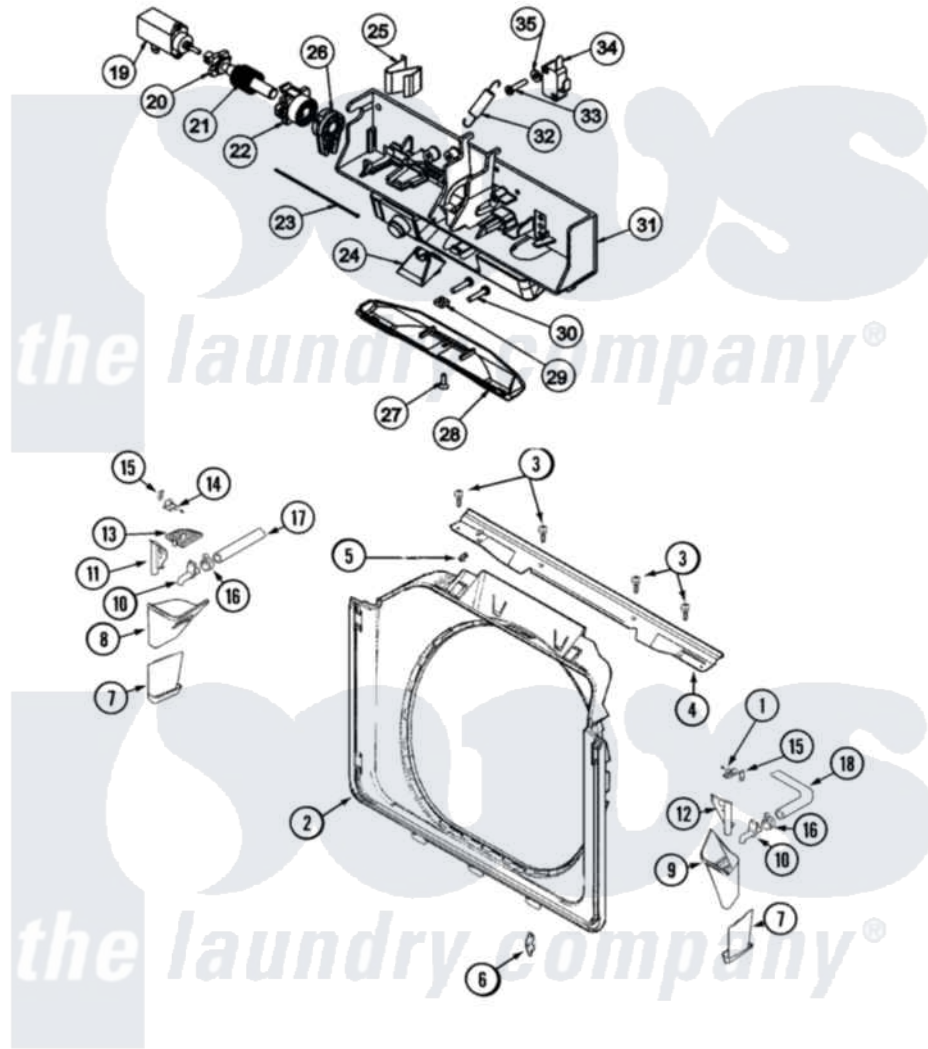

# Maytag MLG19PNDWW 14 - DOOR SHROUD & DOOR LATCH ASSEMBLY (WASH)

Maytag Commercial Maytag MLG19PNDWW Dryer Parts Parts Diagram 14 - DOOR SHROUD & DOOR LATCH ASSEMBLY (WASH)

[Click on the part number to view part](#)

Item	Original Part Number	Replaced By	Status	Part Description
001	<a href="#">33002209</a>			Retainer, Fabric Softener
002	<a href="#">22002506</a>			Shroud And Dispenser Hose
003	<a href="#">22001995</a>			Screw Note: Screw, Tumbler Front And Shroud
004	<a href="#">22003908</a>			Vapor Barrier
"	<a href="#">33002203</a>			Clip, Hose
"	<a href="#">33002477</a>			Support, Door Lock
005	<a href="#">22002014</a>			Clip, Harness To Support
006	<a href="#">33001764</a>			Cover, Hinge Hole
"	<a href="#">33001787</a>			Screw, Hinge Note: Screw, Hinge Hole Cover
007	<a href="#">33002195</a>			Grate, Overflow
"	<a href="#">33002196</a>			Grate, Overflow
008	<a href="#">33002197</a>			Cup, Bleach Dispenser
009	<a href="#">33002198</a>			Cup, Fabric Softener Dispenser