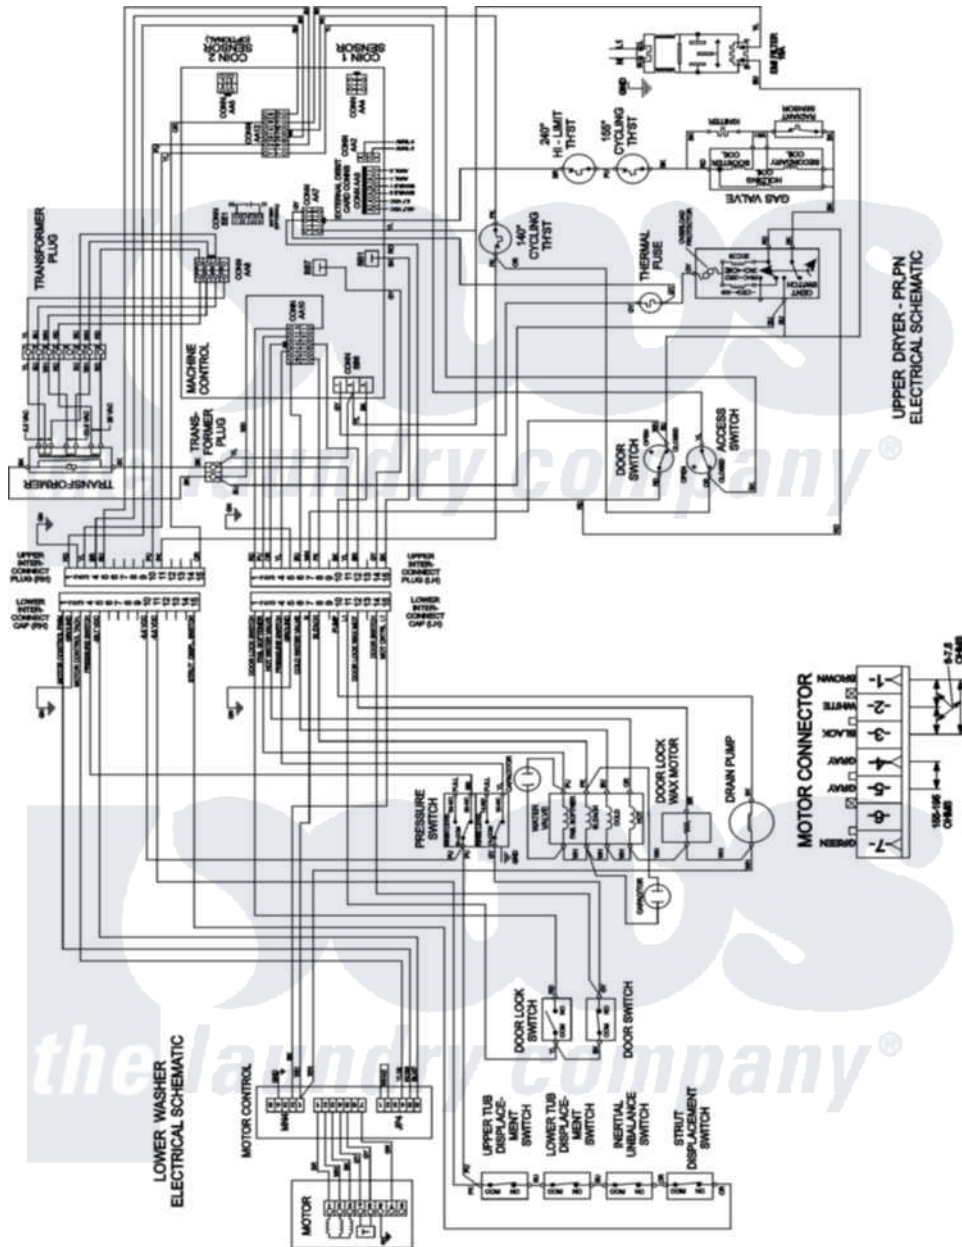

Maytag MLG19PNDWW 15 - WIRING INFORMATION (MLG19PNDWW)

Maytag [Commercial Maytag MLG19PNDWW Dryer Parts](#) Parts Diagram 15 - WIRING INFORMATION (MLG19PNDWW)

[Click on the part number to view part](#)

Item	Original Part Number	Replaced By	Status	Part Description
001	NLA		Not Available	WIRING INFORMATION