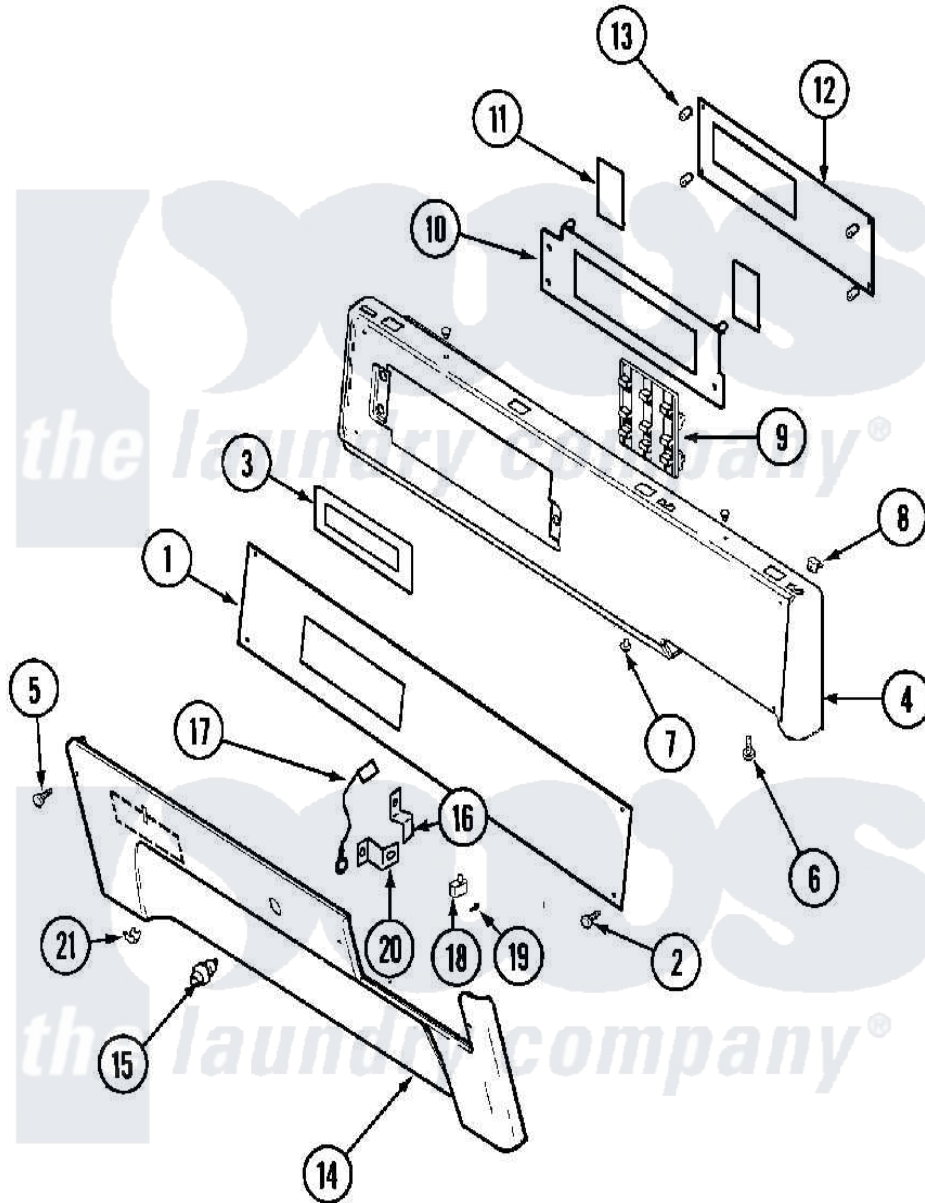

Maytag MLG19PRAWW 01 - CONTROL PANEL (DRYER)

Maytag Commercial Maytag MLG19PRAWW Dryer Parts Parts Diagram 01 - CONTROL PANEL (DRYER)
 Click on the part number to view part

Item	Original Part Number	Replaced By	Status	Part Description
001	33002278			Overlay, Control Panel
002	215506			Screw, Control Panel Overlay
003	33002150	W10133268		Cover, Display
004	33002003			Fastener Clip, Control Panel
"	33002264			Panel, Control
005	22001976			Bezel
006	215506			Screw, Control Panel Overlay
007	33001132	33002342		Plug, Sifht Hole
008	33001977			Fastener, Control Panel
009	33002178			Switch, Push Button
010	33002155			Plate, Control Mounting
011	33002152	W10133277		Membrane Switch Assembly
012	33002154	33003006		Control BO
013	33001204			Stand-Off, Ccontrol Board
"	912077			Locknut, Reader Harness
014	33002262			Panel, Access

015	Y206081	W10116737	Lock
016	213750	W10133266	Cam-Lock
017	33001981		Wire, Ground
018	33002117	208042	Switch, Sensor
019	912012	3400409	Screw
020	33001982		Bracket, Switch Mounting
021	33001980		Fastener, Access Panel
"	33002004		Clip, Fastener
022	215506		Screw, Control Panel Overlay
023	22001995		Screw Note: Screw, Tumbler Front And Shroud
"	33002060		Bracket, Security
"	NLA	Not Available	NUT, SECURITY
024	22003819		Wire Harness, Lower Commercial
"	33002180		Wire Harness, Main
"	33002181		(UPR)
"	33002279		Wire Harness, Main
"	33002282		(UPR)
"	33002434		Harness, Reader
"	33002872		Harness, Wire Upper Gas
"	33002875		Harness, Wire Upper Gas Canada
"	33002877		Harness, Wire Upper Elec
"	33002879		Harness, Wire Upper Elec
025	22002782		Pad, Foam
"	22003858		EMI Suppression Filter, 16a
"	33002151	Not Available	MANUAL, USE & CARE