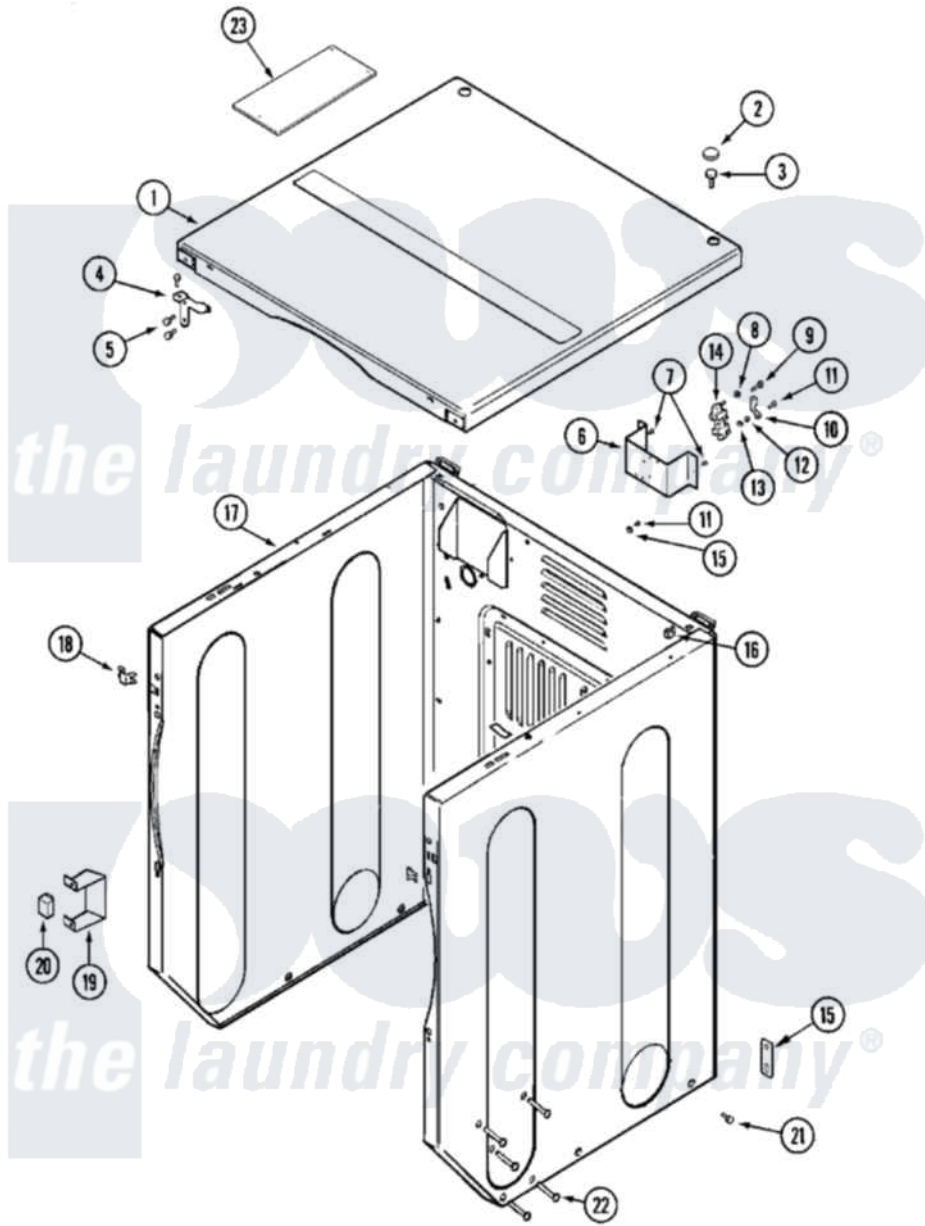

# Maytag MLG19PRAWW 02 - CABINET-FRONT (DRYER)

Maytag Commercial Maytag MLG19PRAWW Dryer Parts Parts Diagram 02 - CABINET-FRONT (DRYER)  
 Click on the part number to view part

Item	Original Part Number	Replaced By	Status	Part Description
001	33001995	<a href="#">33002124</a>		Cover, Top
"	33002058		Not Available	COVER, TOP (WHT)
002	<a href="#">33001997</a>			Plug, Hole
003	22001883	<a href="#">214354</a>		Screw, Top Cover To Cabnt.
004	<a href="#">33001998</a>			Bracket, Top Cover
"	<a href="#">33001999</a>			Bracket, Top Cover
005	<a href="#">22001995</a>			Screw Note: Screw, Tumbler Front And Shroud
006	<a href="#">33002059</a>			Bracket, Terminal Block
"	NLA		Not Available	BRACKET, TERMINAL BLOCK---NA
007	<a href="#">22001995</a>			Screw Note: Screw, Tumbler Front And Shroud
008	<a href="#">Y311270</a>			Washer, Terminal Block
009	<a href="#">Y312209</a>	<a href="#">W10001200</a>		Screw
010	<a href="#">Y312184</a>			Strap, Grounding
011	NLA		Not Available	SCREW, GROUND STRAP

012	<a href="#">311484</a>	<a href="#">112432</a>	Nut
013	<a href="#">311093</a>		Washer, Terminal Connection
014	315471	<a href="#">22003298</a>	Retainer, Wire
"	<a href="#">33001244</a>		Block, Terminal
"	<a href="#">33002182</a>		Bracket, Terminal Block
"	NLA	Not Available	SCREW, TERMINAL BLOCK
015	NLA	Not Available	WASHER, GROUND LUG
016	<a href="#">22001502</a>		Fastener, U-Nut
017	NLA	Not Available	CABINET (WHT)
018	<a href="#">33001980</a>		Fastener, Access Panel
019	<a href="#">Y313561</a>		Screw---NA
"	<a href="#">33002002</a>		Bracket, Switch
020	<a href="#">306398</a>		Relay, Heater
"	Y251119	<a href="#">3177991</a>	Screw
021	<a href="#">213007</a>		Xfor Cabinet See Cabinet, Back
"	22003409	<a href="#">213007</a>	Xfor Cabinet See Cabinet, Back
022	<a href="#">33001991</a>		Bolt, Carriage
023	<a href="#">22001995</a>		Screw Note: Screw, Tumbler Front And Shroud
"	22001996	<a href="#">3370225</a>	Screw
"	<a href="#">Y314174</a>		Terminal Cover - Canada