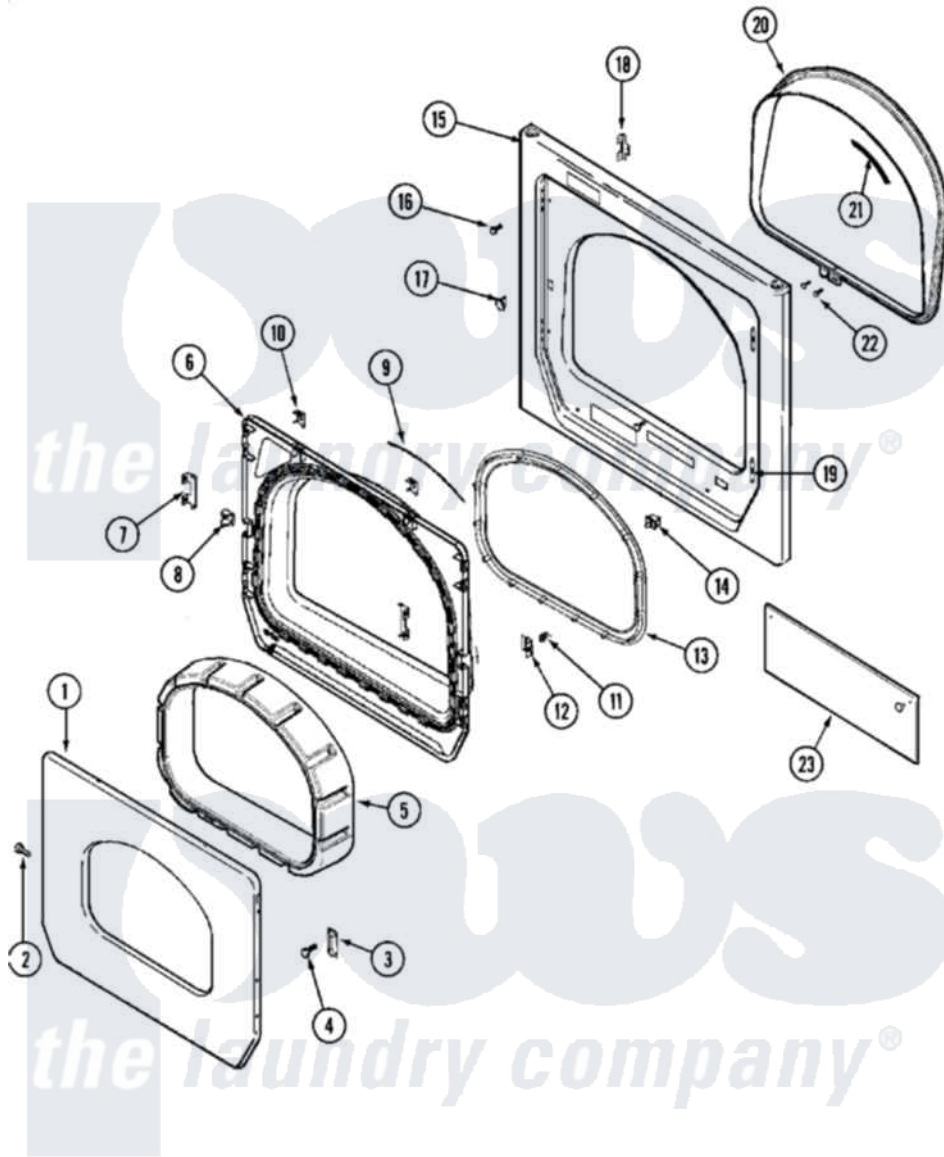

# Maytag MLG19PRAWW 03 - DOOR (DRYER)

Maytag [Commercial Maytag MLG19PRAWW Dryer Parts](#) Parts Diagram 03 - DOOR (DRYER)  
 Click on the part number to view part

Item	Original Part Number	Replaced By	Status	Part Description
001	33001893		Not Available	LABEL, OPEN DOOR (DRYER)
"	<a href="#">33002015</a>			Door, Outer
002	<a href="#">22002063</a>			Screw No.8-18AB Wafer Head
003	<a href="#">33002017</a>			Hinge, Door
004	22002062	<a href="#">98006631</a>		Screw
005	22002300	<a href="#">9740848</a>		Screw, Mixing Valve Mounting
"	33002018	<a href="#">33002780</a>		Door Tunnel W` Handle
006	<a href="#">33002020</a>			Door, Inner W/Seal
007	<a href="#">22002038</a>			Clip, Door
008	33002111	<a href="#">33001763</a>		Plug, Inner Door
009	<a href="#">33002094</a>			Seal, Door
010	<a href="#">22002039</a>			Clip, Door
011	<a href="#">33001761</a>			Strike, Door
012	33002110	<a href="#">33001793</a>		Bracket, Strike
013	33002022	<a href="#">33002607</a>		Lens, Door
"	<a href="#">33002607</a>			Lens, Door

014	33001509	<a href="#">W10169313</a>	Switch-Dor
015	33001711	<a href="#">33002936</a>	Medallion-
"	33002051	Not Available	SCREW, FRONT PANEL
"	<a href="#">33002081</a>		Panel, Front
016	33001486	<a href="#">98008544</a>	Screw
017	33001791	<a href="#">306436</a>	Door Latch Kit--W
018	<a href="#">33002025</a>		Twin Speednut
019	<a href="#">33001175</a>		Cover, Hinge Hole
020	<a href="#">33002026</a>		Extension, Tumbler Front
021	<a href="#">33001767</a>		Seal, Shroud
022	33001855	<a href="#">33002917</a>	Screw, No.10-16
023	<a href="#">33002048</a>		Fastener, Push
"	<a href="#">33002183</a>		Shield, Control Panel