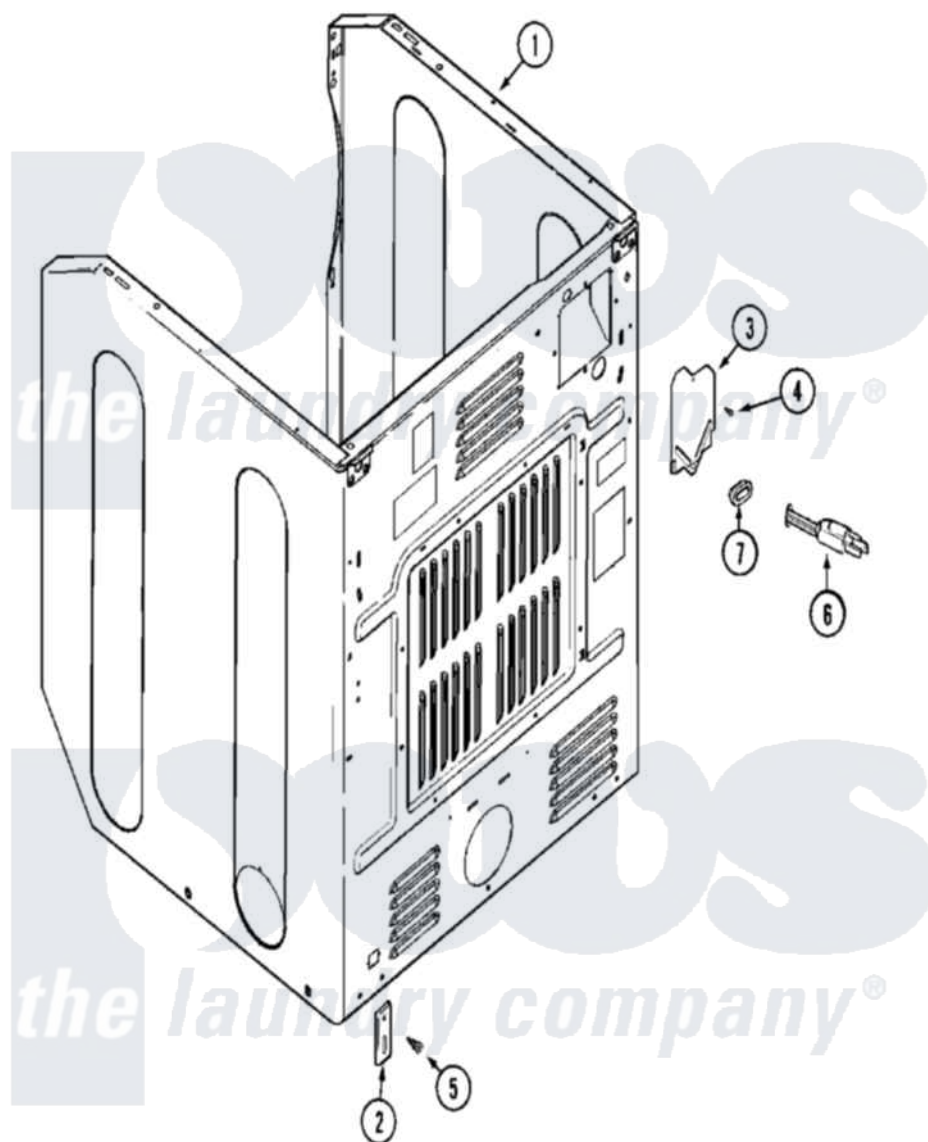

Maytag MLG19PRAWW 04 - CABINET-REAR (DRYER)

Maytag Commercial Maytag MLG19PRAWW Dryer Parts Parts Diagram 04 - CABINET-REAR (DRYER)
 Click on the part number to view part

| Item | Original Part Number | Replaced By | Status | Part Description |
|------|--------------------------|--------------------------|---------------|---|
| 001 | NLA | | Not Available | CABINET (WHT-UPR) |
| 002 | 33002060 | | | Bracket, Security |
| 003 | 33001795 | | | Cover, Terminal Block |
| 004 | 22001995 | | | Screw Note: Screw, Tumbler Front And Shroud |
| 005 | 22001995 | | | Screw Note: Screw, Tumbler Front And Shroud |
| 006 | 33002184 | 33002777 | | Power Cord |
| " | NLA | | Not Available | SCREW, CORD |
| 007 | 211881 | | | Grommet, Cord Part Not Used-Gas Models Only |