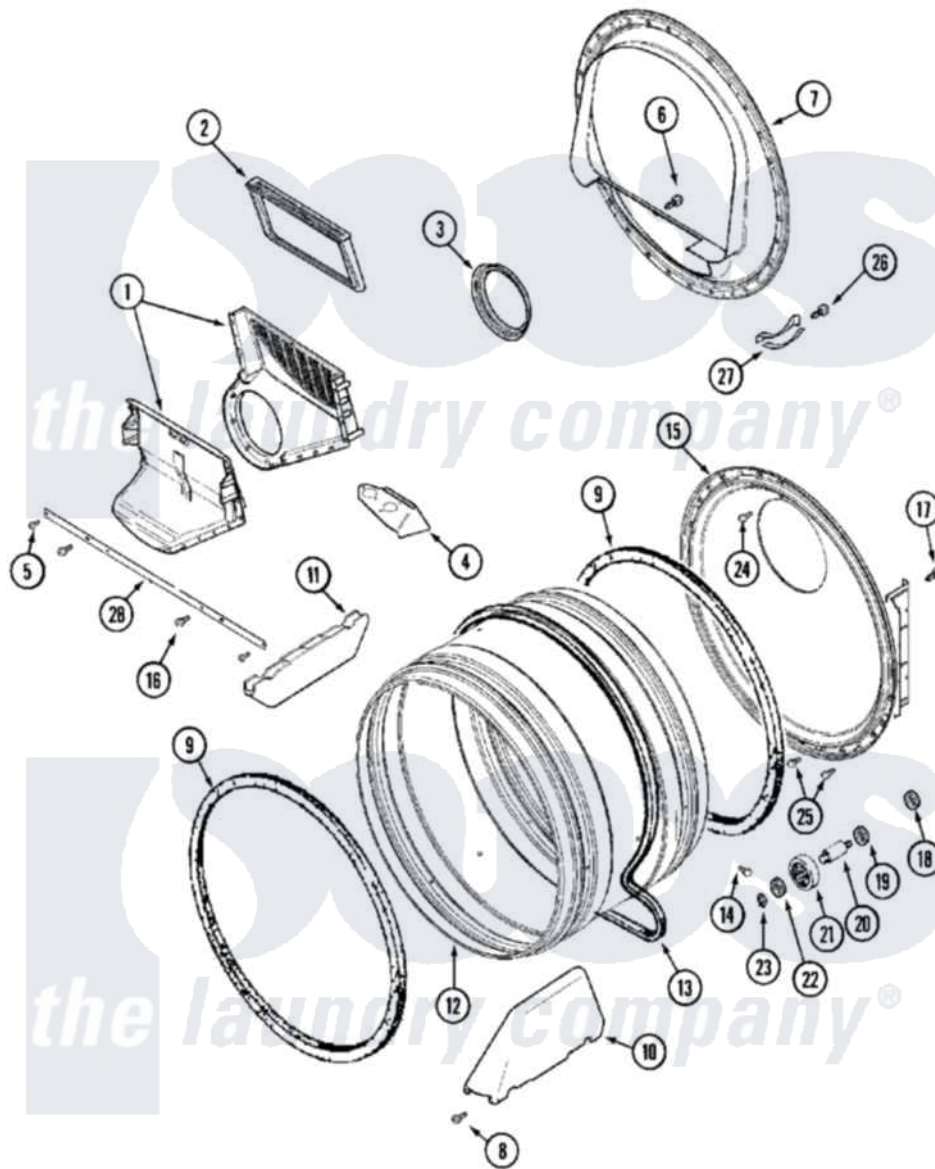

Maytag MLG19PRAWW 05 - TUMBLER (DRYER)

Maytag [Commercial Maytag MLG19PRAWW Dryer Parts](#) Parts Diagram 05 - TUMBLER (DRYER)
 Click on the part number to view part

Item	Original Part Number	Replaced By	Status	Part Description
001	33001799			Outlet Duct Assembly Note: Outlet Duct Assembly
002	33001804	33002790		Lint Filter
003	33001758	33002560		Seal, Blower
004	33001837			Cover, Thermostat
005	22001995			Screw Note: Screw, Tumbler Front And Shroud
006	NLA		Not Available	SCREW, OUTLET DUCT
007	33001802			Front, Tumbler
008	33001855	33002917		Screw, No.10-16
009	33001807			Seal, Tumbler
010	33002032			Baffle
011	33001755			Baffle
012	33001794	33001889		Tumbler
013	33001777	33002535		V-Belt
014	33001788	33002973		Screw, No.9-15 X 1.00 Hx WS
015	33001801			Back, Tumbler

016	33001768		Screw, Shroud Note: Screw, Shroud And Outlet Duct
017	22001995		Screw Note: Screw, Tumbler Front And Shroud
018	33001443		Nut, Hex
019	Y313347	312535	Washer, Vault Mounting Brk.
020	Y312948	6-3129480	Shaft- Tumbler
021	Y303373	12001541	Drum Roller/Washer Assembly--W
022	312535		Washer, Vault Mounting Brk.
023	410233	9703438	Ring-Retrn
024	210932		Screw, No.8 X 9/16 Ctsk Note: Screw, Inlet Duct
025	22001996	3370225	Screw
026	210720		Rivet, Bearing To Tumbler Fmt
027	306508		Tumbler Bearing Kit ---W
028	33002039		Brace, Tumbler Front