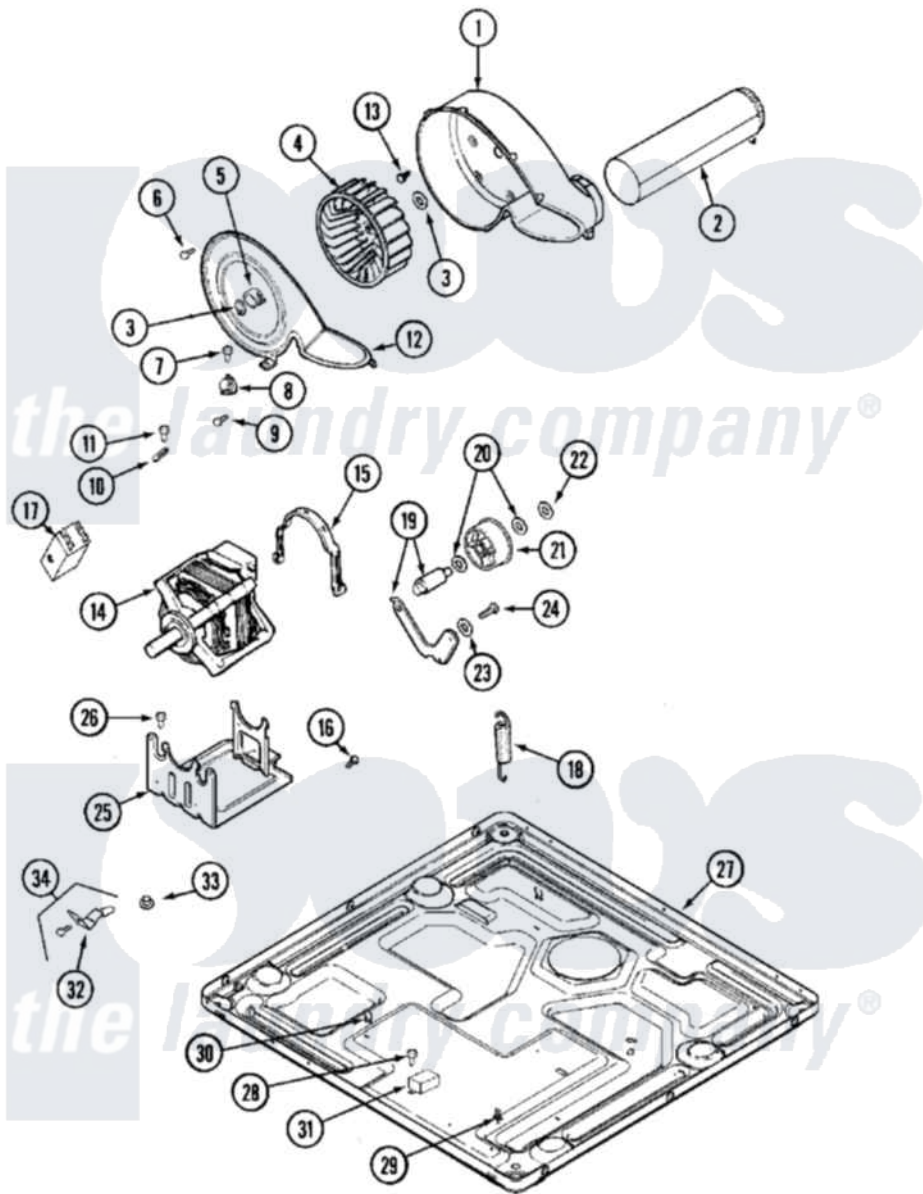

Maytag MLG19PRAWW 07 - MOTOR DRIVE (DRYER)

Maytag Commercial Maytag MLG19PRAWW Dryer Parts Parts Diagram 07 - MOTOR DRIVE (DRYER)
 Click on the part number to view part

Item	Original Part Number	Replaced By	Status	Part Description
001	33001789			Housing, Blower
002	22001995			Screw Note: Screw, Tumbler Front And Shroud
"	33002185			Duct Assembly, Exhaust
003	410233	9703438		Ring-Retrn
004	33001790			Wheel, Blower
"	33002797			Wheel, Blower
005	312967			Clamp, Blower Housing
006	33001855	33002917		Screw, No.10-16
007	Y313561			Screw----NA
008	303392			Thermostat, Cycling
"	33303391			Thermostat, Cycling
009	22001996	3370225		Screw
010	33001762			Fuse, Thermal
011	22001996	3370225		Screw
012	33001796	33002711		Cover, Blower Housing
013	314818	1163839		Screw

014	33001853	33002478	Motor
"	33002237	33002478	Motor
015	33002795		Motor, Drive 60Hz
"	Y015825		Clip, Motor To Motor Support
016	910343	488234	Screw 8-32 X 1/4
017	33001854	33002478	Motor
018	33001754	33002459	Assembly, Spring And Plug
019	33001840	6-3705180	Idler Arm
020	Y312527		Washer, Idler Shaft
021	33001783	6-3700340	Bearing- I
022	312958	354987	Ring, Retaining
023	315772		Sleeve, Idler Arm
024	Y014874		Screw, Idler Arm And Sleeve
025	33001752	33002817	Motor Support, Offset
026	Y313561		Screw----NA
027	22003605		Base Weld Assembly
"	33002041	33002467	Base
"	33002467		Base
"	33002623		Base,
028	22001078	3177991	Screw
029	315471	22003298	Retainer, Wire
030	410490		Spring, Retainer Wire Harness
031	315218		Shield, Transformer
"	33002186	W10133285	Transformer 120V To 22.5vac
032	22001995		Screw Note: Screw, Tumbler Front And Shroud
"	33002042	33002758	Bracket, LH, Base To Support
"	33002043	33002757	Bracket, RH, Base To Support
033	33002044		Guide
034	12001551		Contains RT And LT Brackets
"	NLA		Not Available BRACKET/SCREW PACKAGE