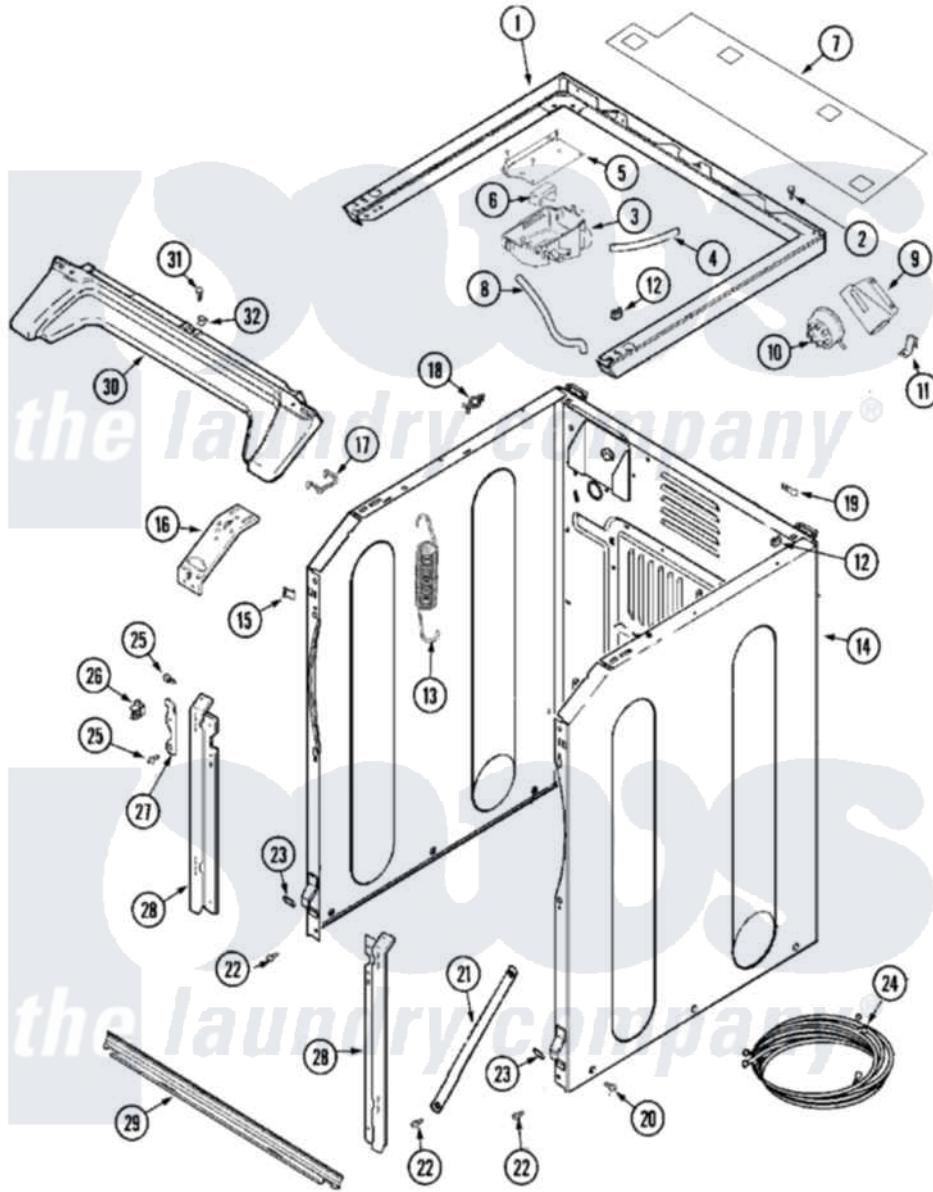

Maytag MLG19PRAWW 08 - CABINET-FRONT (WASHER)

Maytag Commercial Maytag MLG19PRAWW Dryer Parts Parts Diagram 08 - CABINET-FRONT (WASHER)
 Click on the part number to view part

Item	Original Part Number	Replaced By	Status	Part Description
001	33002187	33002963		Support, Weld Assembly
002	22001883	214354		Screw, Top Cover To Cabnt.
003	22002439	33002775		Vent, Tub
"	33001855	33002917		Screw, No.10-16
004	22002464			Hose, Vent
005	33002189			Bracket, Vent Mounting
"	33002190			SCrew, C BraCe, BraCket, Cabinet
006	22002440			Deflector, Vent
007	33002191			Wire Shield
"	33002192			Clip, Shield
008	205161	489503		Clamp
"	33002193			Hose, Shower
009	33002188			Support, Pressure Switch
"	Y310376			Clip, Door Switch Harness
010	22002048	22002921		Switch- Pr
				Clip, Unbalance Switch