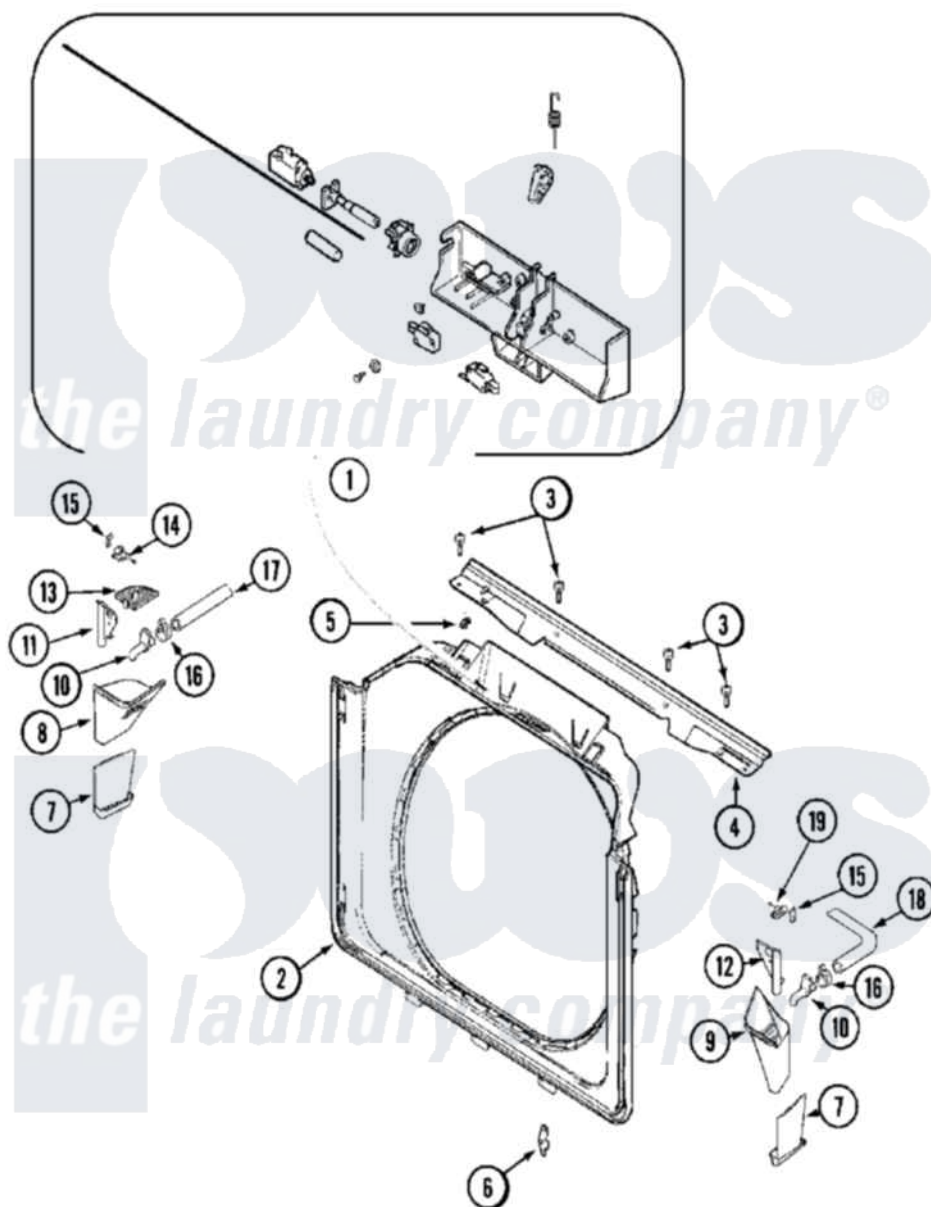

Maytag MLG19PRAWW 09 - DOOR SHROUD & DOOR LATCH ASSEMBLY (WASH)

Maytag [Commercial Maytag MLG19PRAWW Dryer Parts](#) Parts Diagram 09 - DOOR SHROUD & DOOR LATCH ASSEMBLY (WASH)

[Click on the part number to view part](#)

Item	Original Part Number	Replaced By	Status	Part Description
001	NLA		Not Available	LATCH, ASSY. (DOM/COMMERCIAL)
002	22002506			Shroud And Dispenser Hose
"	22003653			Retainer, Dispenser Hose
003	22001995			Screw Note: Screw, Tumbler Front And Shroud
004	22003908			Vapor Barrier
"	33002202	33002477		Support, Door Lock
"	33002203			Clip, Hose
005	22002014			Clip, Harness To Support
006	22002095	12001994		Cover
"	33001764			Cover, Hinge Hole
"	33001787			Screw, Hinge Note: Screw, Hinge Hole Cover
007	33002195			Grate, Overflow
"	33002196			Grate, Overflow

008	33002197		Cup, Bleach Dispenser
009	33002198		Cup, Fabric Softener Dispenser
010	33002199		Spout, Dispenser Fill
011	33002200		Cap, Bleach Dispenser
012	33002201		Cap, Fabric Softener
013	33002204		Screen, Bleach Cup
014	22002230	400021-1	Screw
"	33002205		Retainer, Bleach Cup
015	33002206		Fastener, J Type
016	205161	489503	Clamp
017	22003653		Retainer, Dispenser Hose
"	33002207		Hose, Bleach
018	33002208		Hose, Fabric Softener
019	22002230	400021-1	Screw
"	22003653		Retainer, Dispenser Hose
"	33002209		Retainer, Fabric Softener
020	22002484	Not Available	LABEL, BLEACH
"	22002485	Not Available	LABEL, FABRIC SOFTENER
"	22002486	Not Available	LABEL, LOADING INSTRUCTIONS
"	22002487	Not Available	LABEL, ADD DETERGENT