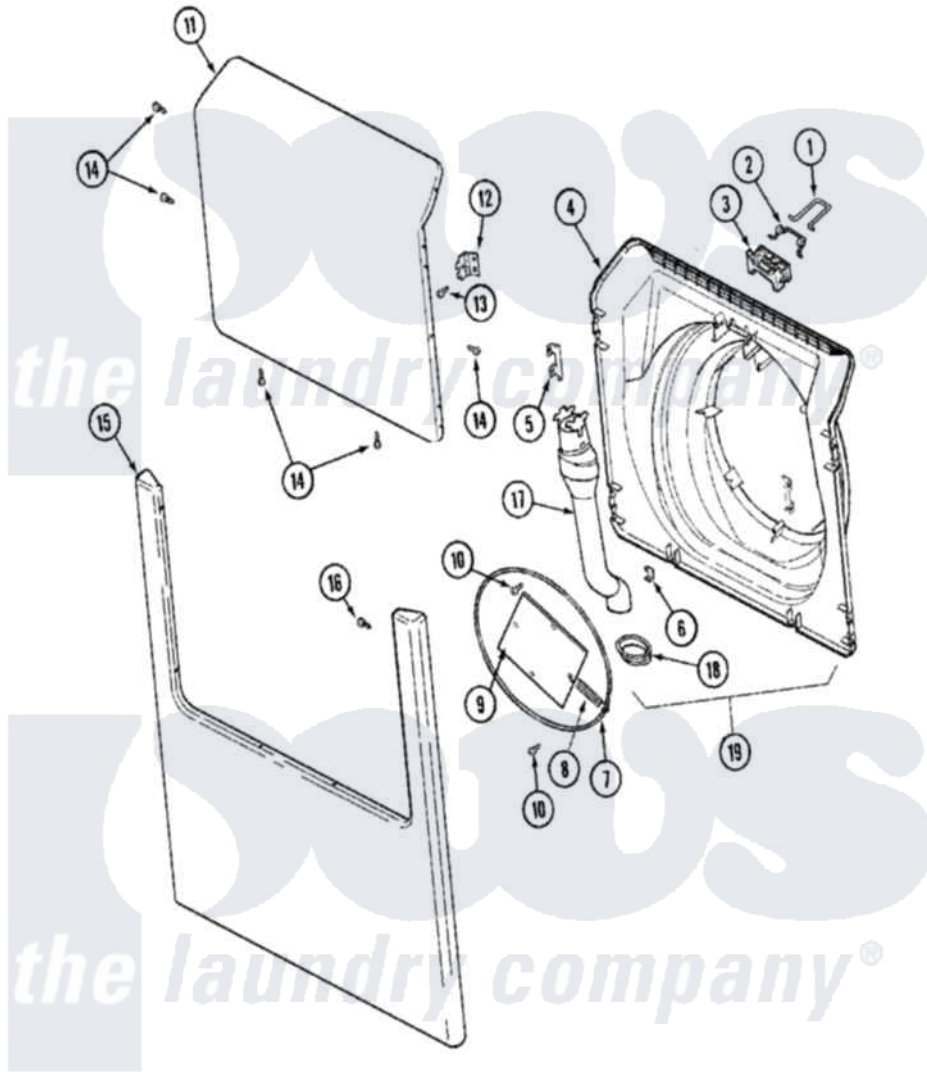

Maytag MLG19PRAWW 10 - DOOR & FRONT PANEL (WASHER)

Maytag Commercial Maytag MLG19PRAWW Dryer Parts Parts Diagram 10 - DOOR & FRONT PANEL (WASHER)
 Click on the part number to view part

Item	Original Part Number	Replaced By	Status	Part Description
001	22002002	22003222		Hoop, Lock
002	22002003			Spring, Latch
003	22002168			Support, Lock Hoop
004	22002539	22003083		Liner, Door Assembly W/Vent
"	22003076	22003083		Liner, Door Assembly W/Vent
"	22003800			Inner Door/Vented
"	33002210	22003083		Liner, Door Assembly W/Vent
005	22002038			Clip, Door
006	22002039			Clip, Door
007	22002104			Frame, Wire
"	W10124350		Not Available	NOT REQUIRED PART OR SEE NOTE
008	22002356			Spring, Plate
"	W10124350		Not Available	NOT REQUIRED PART OR SEE NOTE
009	22002094			Frame, Wire
"	W10124350		Not Available	NOT REQUIRED PART OR

010	22002007		Not Available	SEE NOTE
"	W10124350		Not Available	NOT REQUIRED PART OR SEE NOTE
011	22001979			Door, Outer
"	22002333			Label, Open Door
012	NLA		Not Available	Hinge w/no offset
013	22002062	98006631		Screw
014	22002063			Screw No.8-18AB Wafer Head
015	22002241	22002836		Panel, Front
016	22002243			Screw, Front Panel And Hinge
"	22002244			Clip, Grounding
017	22002990	22003850		Vent Tube Assembly
018	22003075			Grommet, Vent Tube
019	22003083			Liner, Door Assembly W/Vent