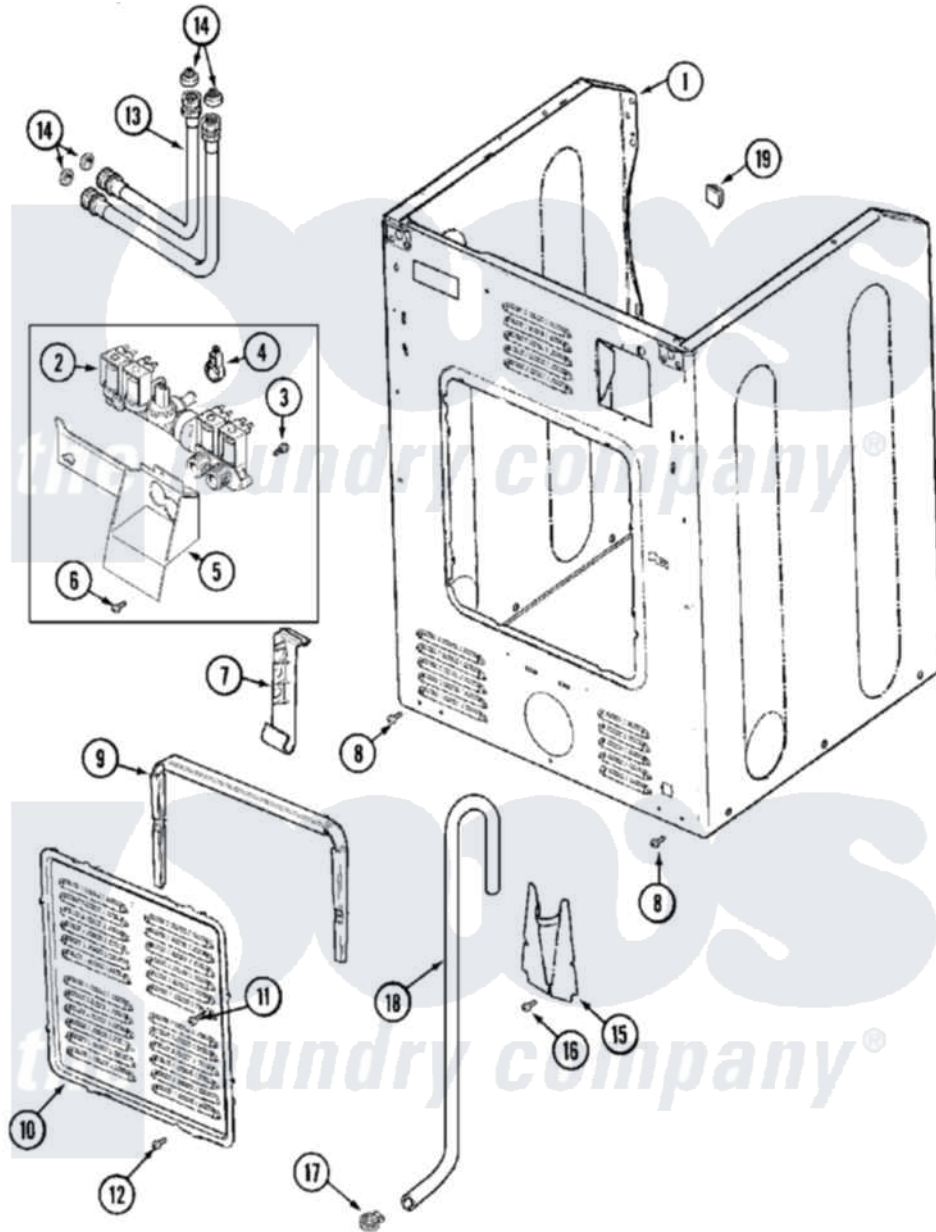

Maytag MLG19PRAWW 11 - CABINET-REAR (WASHER)

Maytag Commercial Maytag MLG19PRAWW Dryer Parts Parts Diagram 11 - CABINET-REAR (WASHER)
 Click on the part number to view part

Item	Original Part Number	Replaced By	Status	Part Description
001	213007			Xfor Cabinet See Cabinet, Back
"	22001995			Screw Note: Screw, Tumbler Front And Shroud
"	22003367	22004095		Hinge, Plastic
"	NLA		Not Available	CABINET ASSY. (WHT)
002	33002211			Valve, Water
003	22002436			Screw, Water Valve Bracket
004	205161	489503		Clamp
005	33002212			Bracket, Water Valve
006	22001996	3370225		Screw
007	33002213			Rack, Hose
008	22001995			Screw Note: Screw, Tumbler Front And Shroud
009	22002022			Spacer, Access Panel
010	22002092			Panel, Access
011	22002295	67006908		Screw, Ice Rack

012	22001996	3370225	Screw
013	33002214	202860	Inlet Hose Assembly
014	Y013783		Washer, Inlet Hose
015	22002093	22002704	Cover, Drain Hose
016	22001995		Screw Note: Screw, Tumbler Front And Shroud
017	22001984	285655	Clamp, Hose
018	12001659	12001807	Drain Hose Kit
"	22002891	12001807	Drain Hose Kit
"	22002892		Retainer, Drain Hose
"	22002893	8539404	Tie-Wire
019	NLA	Not Available	PLUG, HOLE