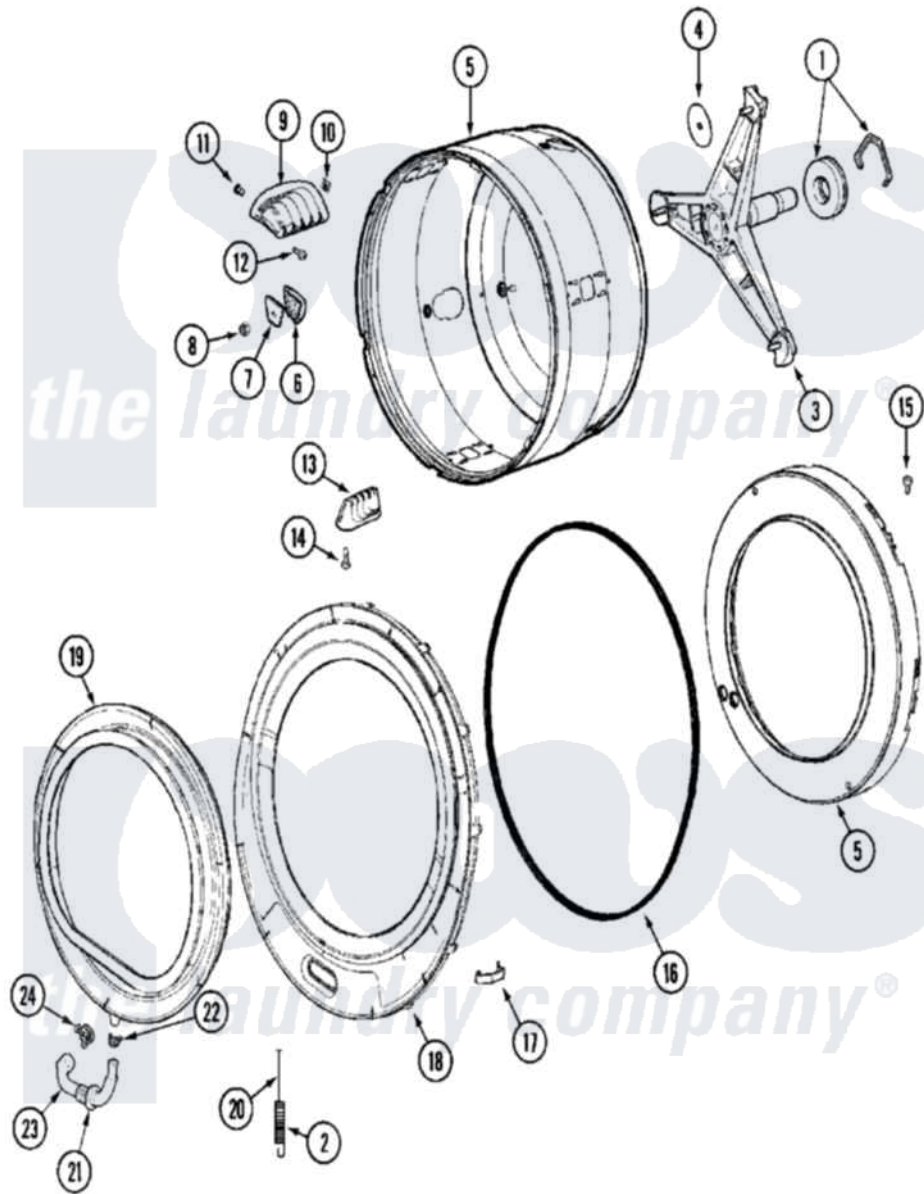

Maytag MLG19PRAWW 13 - SPINNER ASSEMBLY & OUTER TUB COVER(WASH)

Maytag [Commercial Maytag MLG19PRAWW Dryer Parts](#) Parts Diagram 13 - SPINNER ASSEMBLY & OUTER TUB COVER(WASH)

[Click on the part number to view part](#)

Item	Original Part Number	Replaced By	Status	Part Description
001	12001478	12002022		Lip Seal Kit
002	22002099			Spring, Tub
003	22002123			Tube, Molykote
"	22002897	W10181639		Support
"	22003925	W10181639		Support
004	22002023			Washer, Plastic
005	22002115	6-2717080		Spinner As
006	22002021	22002482		Washer, Profile
007	22002020			Washer, Spinner Support
008	22002122	2207454		Nut, Hex
009	22001985			Baffle, Drip
010	22002009			Grommet, Baffle
011	22001999			Grommet, Baffle
012	22002325	22003556		Screw, Baffle
013	22001986			Baffle, Drip

014	22002059		Screw, Baffle
015	22002028	Not Available	PART NEVER USED IN PRODUCTION
"	NLA	Not Available	SCREW, BALANCE RING
016	22002077		Seal, Tub Cover
017	22002050		Clip, Tub To Cover
018	22003212		Cover, Tub --W
"	22004254		Cover, Tub W/Sealandcaps AspK
019	12001772	12002533	Boot Kit
"	22001978	12002533	Boot Kit
020	22002327		Wire, Boot Clamp
021	22003074		Guard, Hose
022	Y22003072	22003072	CLAMP, HOSE DOUBLE WIRE
023	22003071	22004477	Drain Hose, Door Boot
024	22003073	596669	Clamp, Manifold