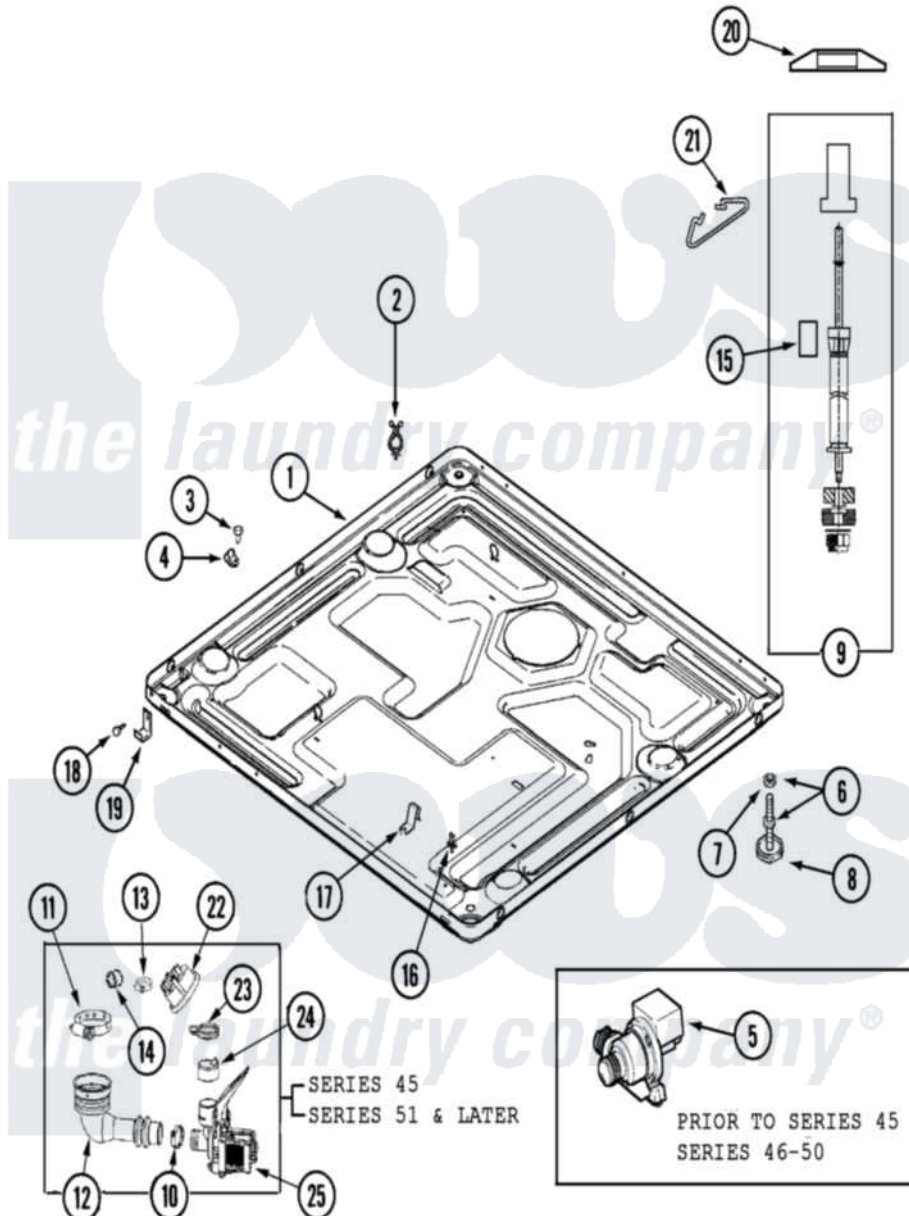

Maytag MLG19PRAWW 14 - BASE (WASHER)

Maytag [Commercial Maytag MLG19PRAWW Dryer Parts](#) Parts Diagram 14 - BASE (WASHER)
 Click on the part number to view part

Item	Original Part Number	Replaced By	Status	Part Description
001	22002240	22003435		Base, Assembly
"	22003580			Base, Assembly
002	315471	22003298		Retainer, Wire
"	33001989			Retainer, Vault Switch
003	Y313561			Screw---NA
004	22002014			Clip, Harness To Support
005	22002939	22003059		Pump, Drain
006	22001915	22003544		Adjustable Leg W/Foot And Nut
007	Y052740	62739		Nut, Lock
008	210684			Foot, Adjustable Leg
009	22001988			Strut Assembly-Rear
010	22001984	285655		Clamp, Hose
011	22002053	696392		Hose Clamp
012	22003262			Hose, Tub To Pump Outlet
"	22003263			Screw, Sump Cap
013	22003295	285655		Clamp, Hose

014	22003261		Plug, Outer Tub
015	33002224		Sleeving, Braided
016	Y313262	W10116752	Retainer-
017	22002244		Clip, Grounding
018	33002190		SCrew, C BraCe, BraCket, Cabinet
019	22002239		Clip, Front Panel
020	33002222		Deflector, Water
021	33002223		Restrainer, Tube
022	22003728		Switch, Pressure Items 22-30 Listed As Series
"	NLA	Not Available	BAG, PLASTIC W/DRAWSTRING
023	22002853	285655	Clamp, Hose
024	22003268		Cap, Rubber
025	22003244	25001052	Pump Assembly