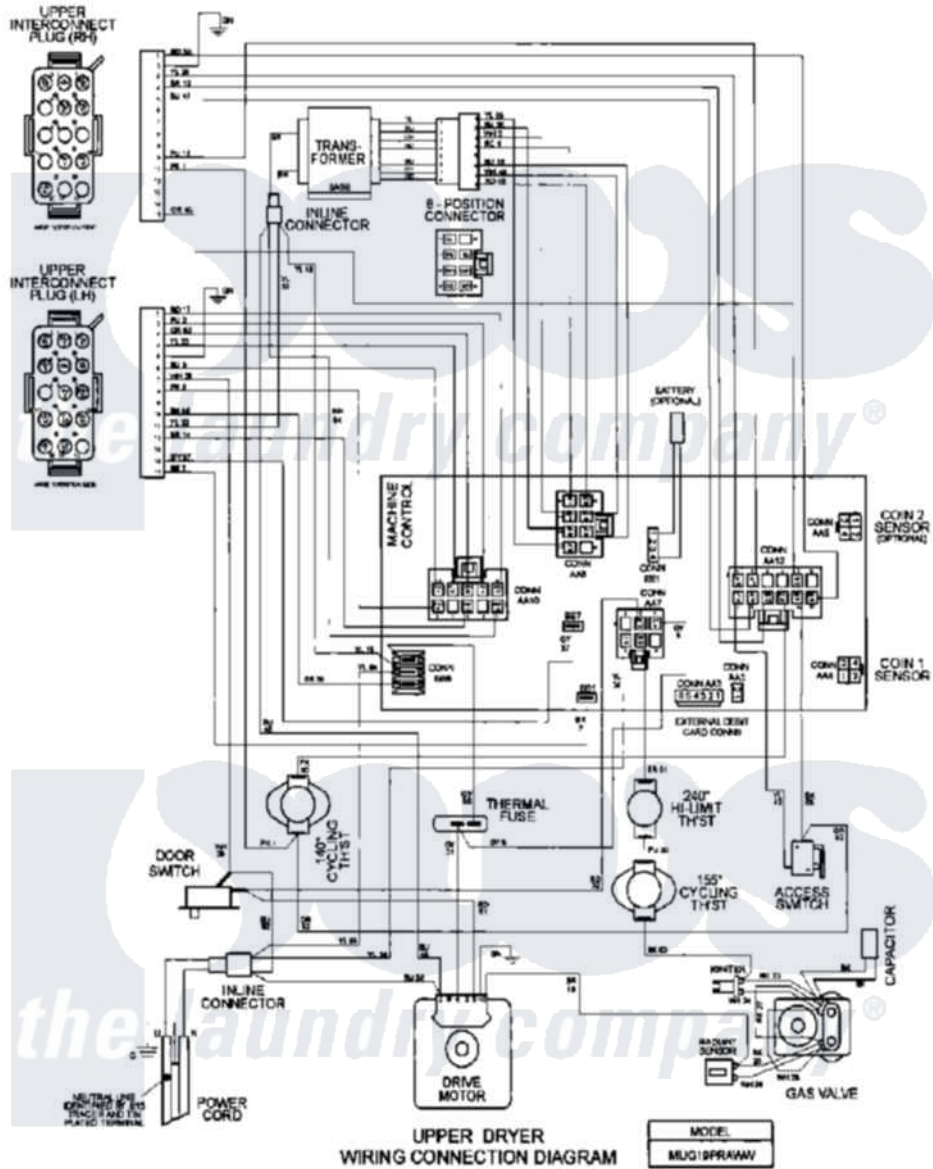

Maytag MLG19PRAWW 15 - WIRING INFORMATION

Maytag [Commercial Maytag MLG19PRAWW Dryer Parts](#) Parts Diagram 15 - WIRING INFORMATION
 Click on the part number to view part

Item	Original Part Number	Replaced By	Status	Part Description
001	NLA		Not Available	WIRING INFORMATION