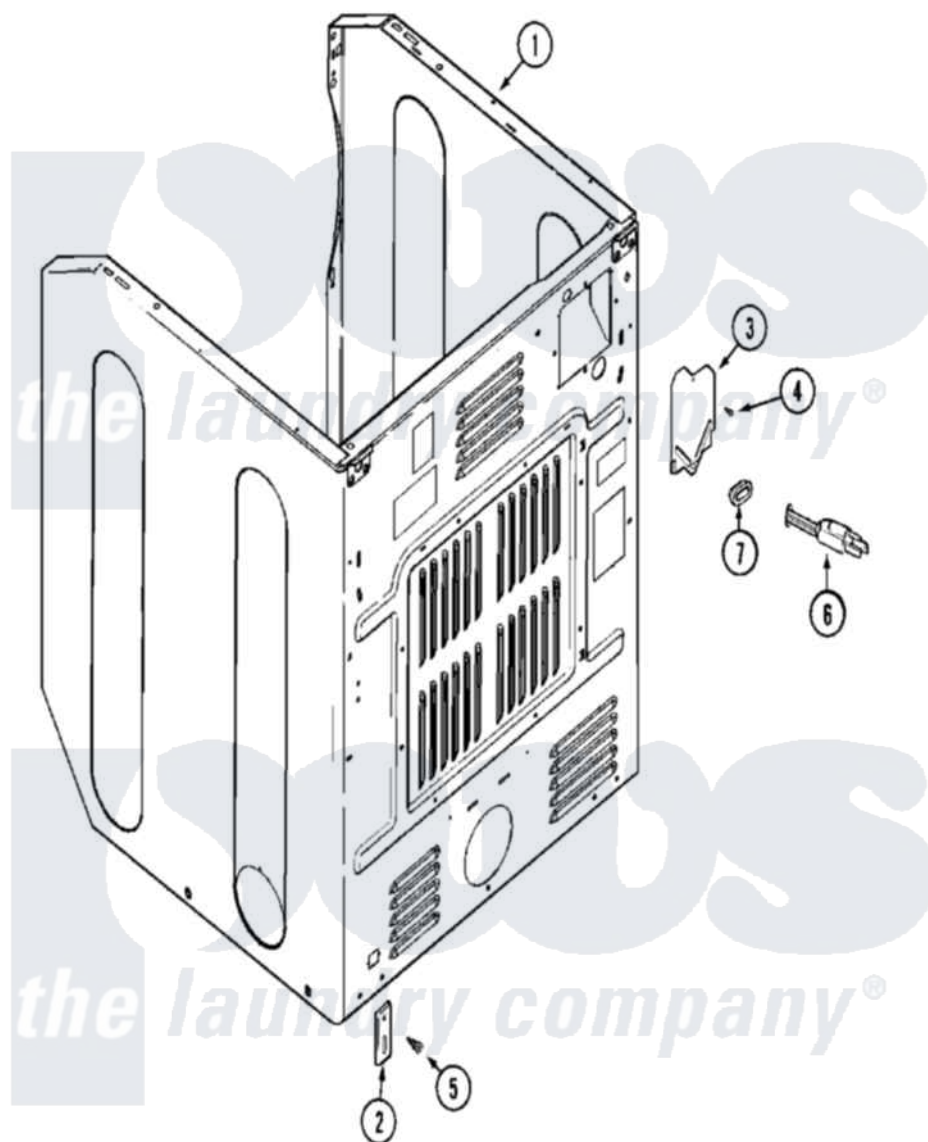

Maytag MLG19PRAXW 04 - CABINET-REAR (DRYER)

Maytag Commercial Maytag MLG19PRAXW Dryer Parts Parts Diagram 04 - CABINET-REAR (DRYER)
 Click on the part number to view part

Item	Original Part Number	Replaced By	Status	Part Description
001	NLA		Not Available	CABINET (WHT-UPR)
002	33002060			Bracket, Security
003	33001795			Cover, Terminal Block
004	22001995			Screw Note: Screw, Tumbler Front And Shroud
005	22001995			Screw Note: Screw, Tumbler Front And Shroud
006	33002184	33002777		Power Cord
"	NLA		Not Available	SCREW, CORD
007	211881			Grommet, Cord Part Not Used-Gas Models Only