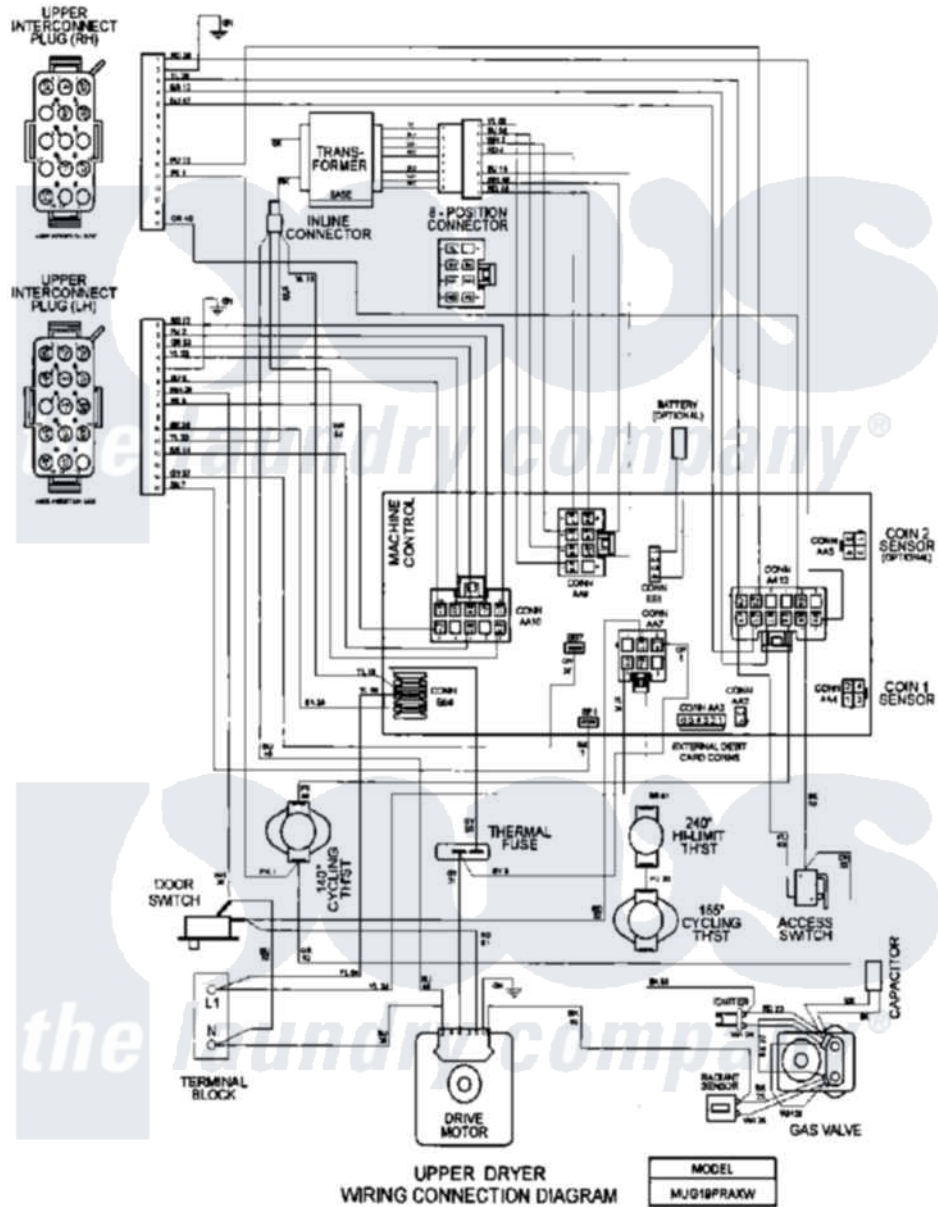

# Maytag MLG19PRAXW 15 - WIRING INFORMATION

Maytag [Commercial Maytag MLG19PRAXW Dryer Parts](#) Parts Diagram 15 - WIRING INFORMATION  
 Click on the part number to view part

Item	Original Part Number	Replaced By	Status	Part Description
001	NLA		Not Available	WIRING INFORMATION