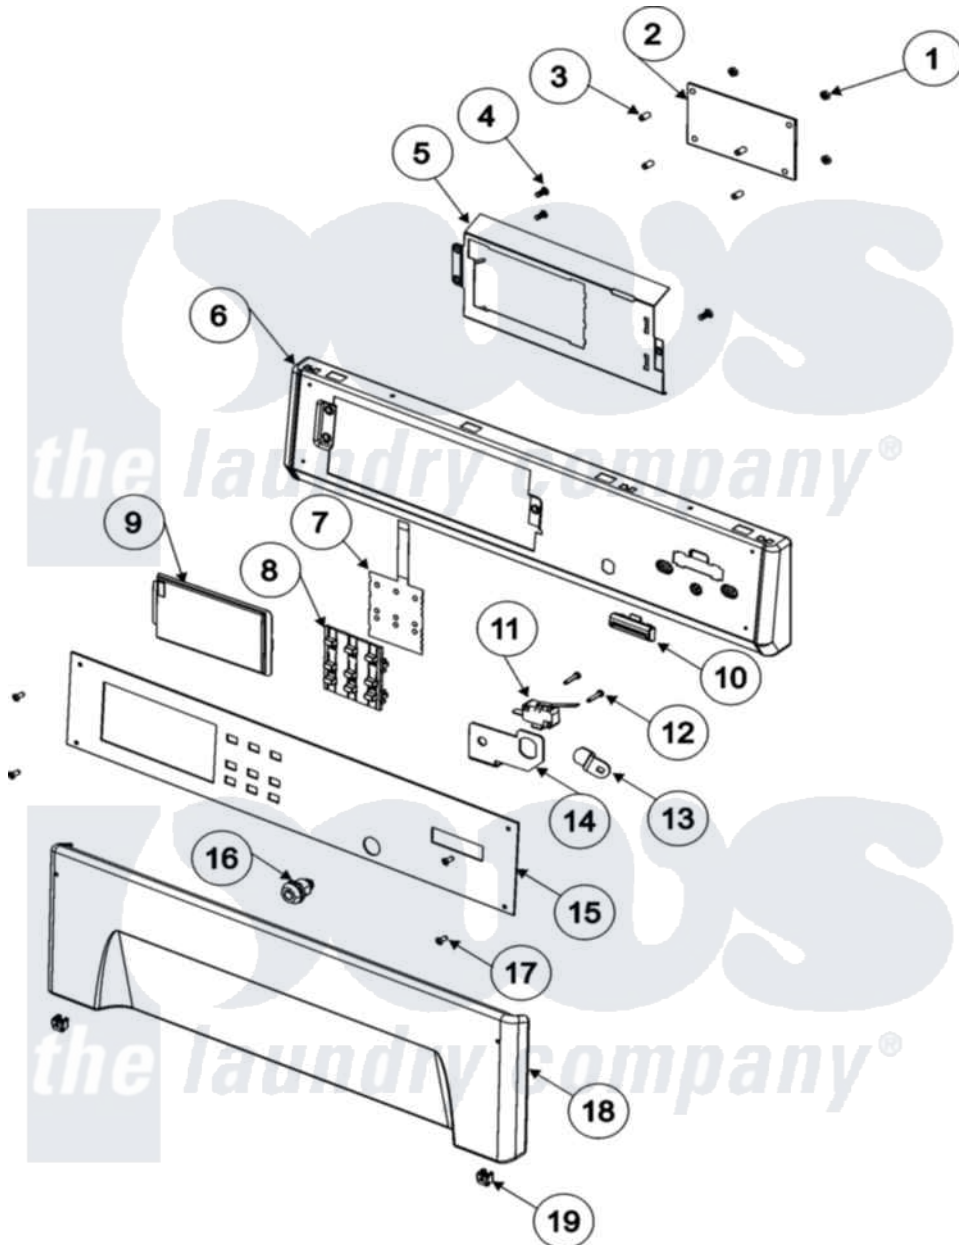

Maytag MLG19PRDWW 01 - CONTROL PANEL (DRYER)

Maytag Commercial Maytag MLG19PRDWW Dryer Parts Parts Diagram 01 - CONTROL PANEL (DRYER)
 Click on the part number to view part

Item	Original Part Number	Replaced By	Status	Part Description
001	33002156	912077		Locknut, Reader Harness
002	33002359	33003006		Control BO
003	33001204			Stand-Off, Ccontrol Board
004	Y314062			Screw, Door Hinge And Panel
005	33002155			Plate, Control Mounting
006	33002264			Panel, Control
007	33002152	W10133277		Membrane Switch Assembly
008	33002178			Switch, Push Button
009	33002150	W10133268		Cover, Display
010	22001976			Bezel
011	33002117	208042		Switch, Sensor
012	22002368			Screw, Sensor Switch Bracket
013	213750	W10133266		Cam-Lock
014	33001982			Bracket, Switch Mounting
015	33002961			Facia, Commerical W/D - Pr
016	Y206081	W10116737		Lock

017	215506	Screw, Control Panel Overlay
018	33002072	Panel, Access
019	33002004	Clip, Fastener
020	22002782	Pad, Foam
"	22003858	EMI Suppression Filter, 16a
"	33001981	Wire, Ground