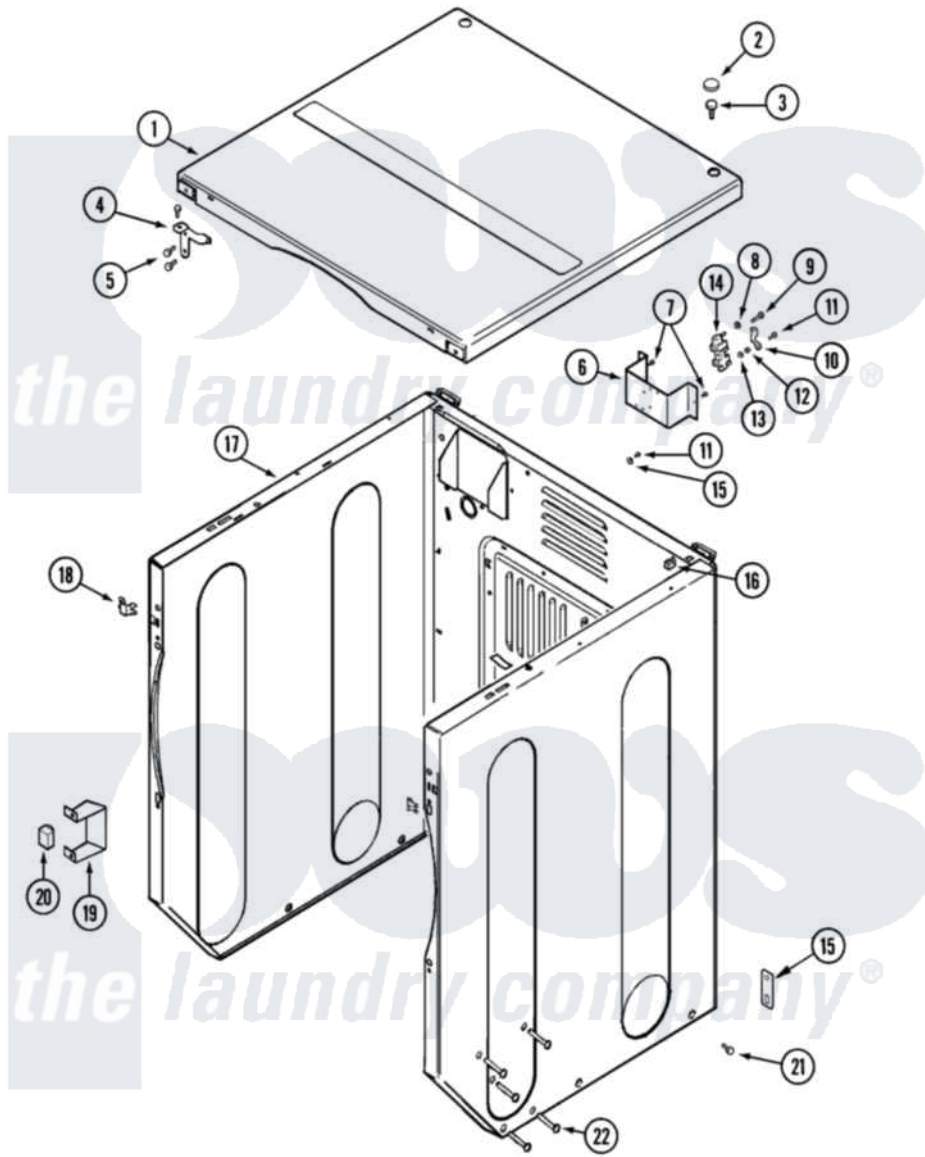

Maytag MLG19PRDWW 02 - CABINET-FRONT (DRYER)

Maytag Commercial Maytag MLG19PRDWW Dryer Parts Parts Diagram 02 - CABINET-FRONT (DRYER)
 Click on the part number to view part

Item	Original Part Number	Replaced By	Status	Part Description
001	33002124			Cover, Top
002	33001997			Plug, Hole
003	22001883	214354		Screw, Top Cover To Cabnt.
004	33001998			Bracket, Top Cover
"	33001999			Bracket, Top Cover
005	22001995			Screw Note: Screw, Tumbler Front And Shroud
006	NLA		Not Available	BRACKET, TERMINAL BLOCK---NA
007	22001995			Screw Note: Screw, Tumbler Front And Shroud
008	Y311270			Washer, Terminal Block
009	Y312209	W10001200		Screw
010	Y312184			Strap, Grounding
011	NLA		Not Available	SCREW, GROUND STRAP
012	311484	112432		Nut
013	311093			Washer, Terminal Connection