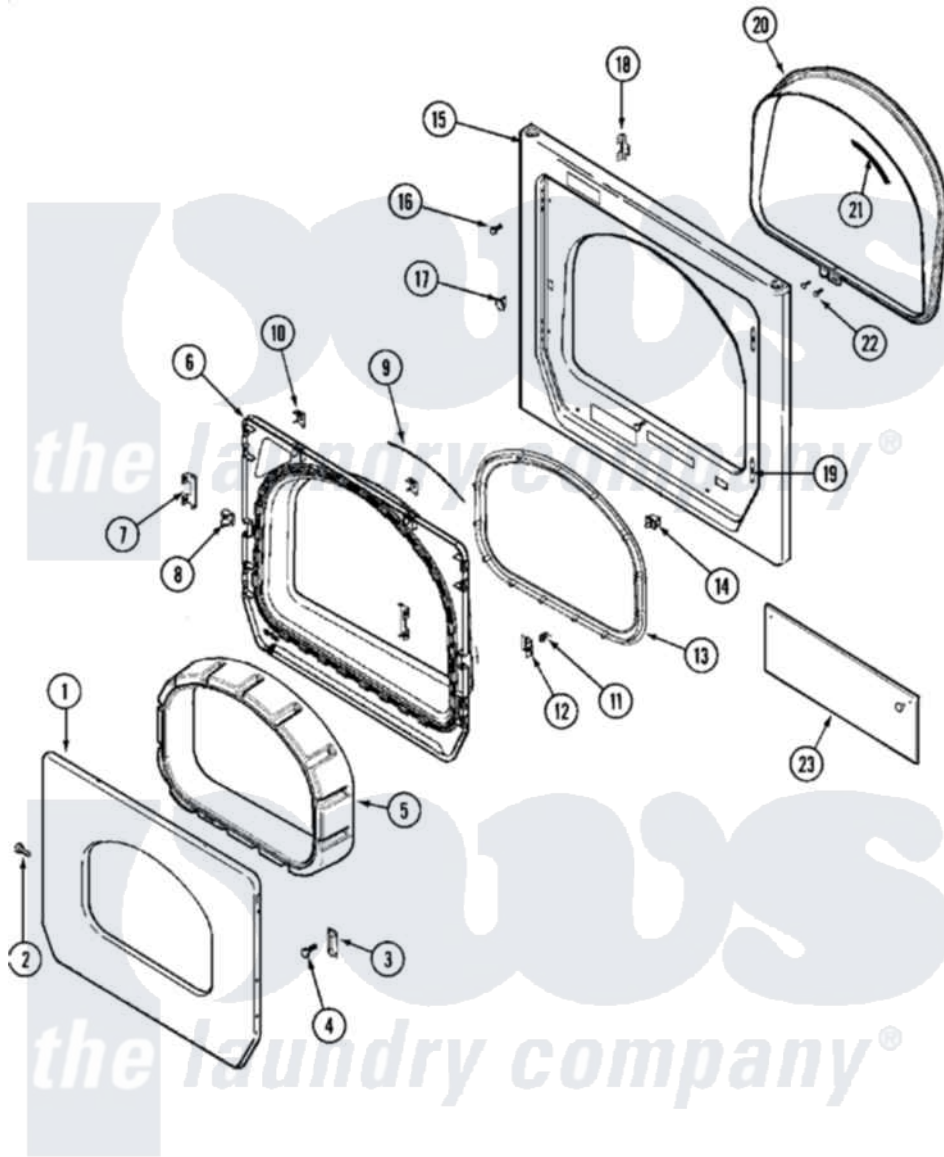

Maytag MLG19PRDWW 03 - DOOR (DRYER)

Maytag [Commercial Maytag MLG19PRDWW Dryer Parts](#) Parts Diagram 03 - DOOR (DRYER)
 Click on the part number to view part

Item	Original Part Number	Replaced By	Status	Part Description
001	33002015			Door, Outer
002	22002063			Screw No.8-18AB Wafer Head
003	33002017			Hinge, Door
004	22002062	98006631		Screw
005	22002300	9740848		Screw, Mixing Valve Mounting
"	33002780			Door Tunnel W` Handle
006	33002020			Door, Inner W/Seal
007	22002038			Clip, Door
008	33001763			Plug, Inner Door
009	33002094			Seal, Door
010	22002039			Clip, Door
011	33001761			Strike, Door
012	33001793			Bracket, Strike
013	33002607			Lens, Door
014	33001509	W10169313		Switch-Dor
015	33002051		Not Available	SCREW, FRONT PANEL

"	33002081		Panel, Front
016	33001486	98008544	Screw
017	33001791	306436	Door Latch Kit--W
018	33002025		Twin Speednut
019	33001175		Cover, Hinge Hole
020	33002026		Extension, Tumbler Front
021	33001767		Seal, Shroud
022	33001855	33002917	Screw, No.10-16
023	33002048		Fastener, Push
"	33002183		Shield, Control Panel