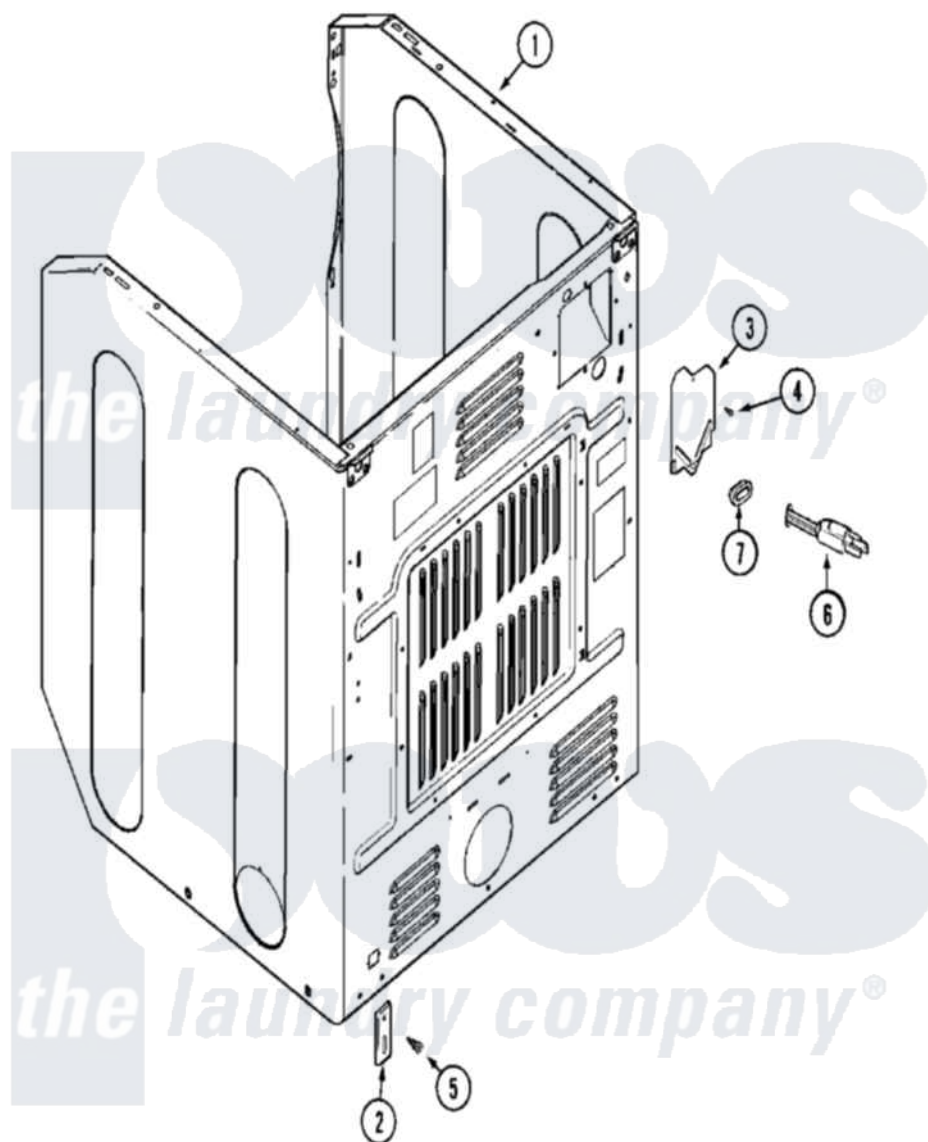

# Maytag MLG19PRDWW 04 - CABINET-REAR (DRYER)

Maytag [Commercial Maytag MLG19PRDWW Dryer Parts](#) Parts Diagram 04 - CABINET-REAR (DRYER)  
 Click on the part number to view part

Item	Original Part Number	Replaced By	Status	Part Description
001	<a href="#">33002811</a>			Cabinet Upper As Pack--NA
002	<a href="#">33002060</a>			Bracket, Security
003	<a href="#">33001795</a>			Cover, Terminal Block
004	<a href="#">22001995</a>			Screw Note: Screw, Tumbler Front And Shroud
005	<a href="#">22001995</a>			Screw Note: Screw, Tumbler Front And Shroud
006	<a href="#">22003062</a>			Cord, Power
007	<a href="#">211881</a>			Grommet, Cord Part Not Used- Gas Models Only