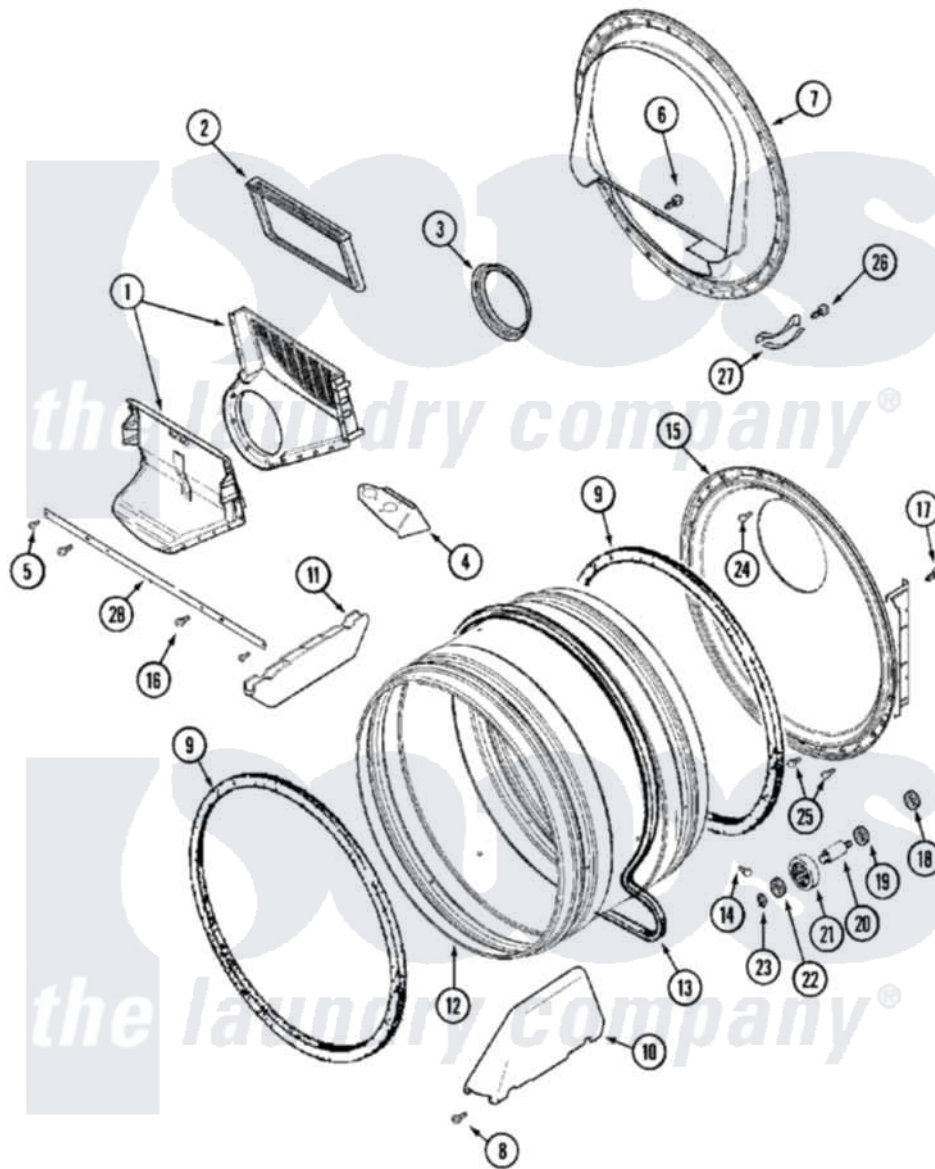

# Maytag MLG19PRDWW 05 - TUMBLER (DRYER)

Maytag [Commercial Maytag MLG19PRDWW Dryer Parts](#) Parts Diagram 05 - TUMBLER (DRYER)  
 Click on the part number to view part

Item	Original Part Number	Replaced By	Status	Part Description
001	<a href="#">33001799</a>			Outlet Duct Assembly Note: Outlet Duct Assembly
002	<a href="#">33002790</a>			Lint Filter
003	<a href="#">33002560</a>			Seal, Blower
004	<a href="#">33001837</a>			Cover, Thermostat
005	<a href="#">22001995</a>			Screw Note: Screw, Tumbler Front And Shroud
006	NLA		Not Available	SCREW, OUTLET DUCT
007	<a href="#">33001802</a>			Front, Tumbler
008	33001855	<a href="#">33002917</a>		Screw, No.10-16
009	<a href="#">33001807</a>			Seal, Tumbler
010	<a href="#">33002032</a>			Baffle
011	<a href="#">33001755</a>			Baffle
012	33001794	<a href="#">33001889</a>		Tumbler
013	<a href="#">33002535</a>			V-Belt
014	33001788	<a href="#">33002973</a>		Screw, No.9-15 X 1.00 Hx WS
015	<a href="#">33002770</a>			Tumbler Back And Seal As-

015	<a href="#">35002713</a>		Pack
"	<a href="#">33003037</a>		Tumbler Back And Seal
016	<a href="#">33001768</a>		Screw, Shroud Note: Screw, Shroud And Outlet Duct
017	<a href="#">22001995</a>		Screw Note: Screw, Tumbler Front And Shroud
018	<a href="#">33001443</a>		Nut, Hex
019	Y313347	<a href="#">312535</a>	Washer, Vault Mounting Brk.
020	Y312948	<a href="#">6-3129480</a>	Shaft- Tumbler
021	Y303373	<a href="#">12001541</a>	Drum Roller/Washer Assembly--W
022	<a href="#">312535</a>		Washer, Vault Mounting Brk.
023	410233	<a href="#">9703438</a>	Ring-Retr
024	<a href="#">210932</a>		Screw, No.8 X 9/16 Ctsk Note: Screw, Inlet Duct
025	22001996	<a href="#">3370225</a>	Screw
026	<a href="#">210720</a>		Rivet, Bearing To Tumbler Fmt
027	<a href="#">306508</a>		Tumbler Bearing Kit ---W
028	<a href="#">33002039</a>		Brace, Tumbler Front