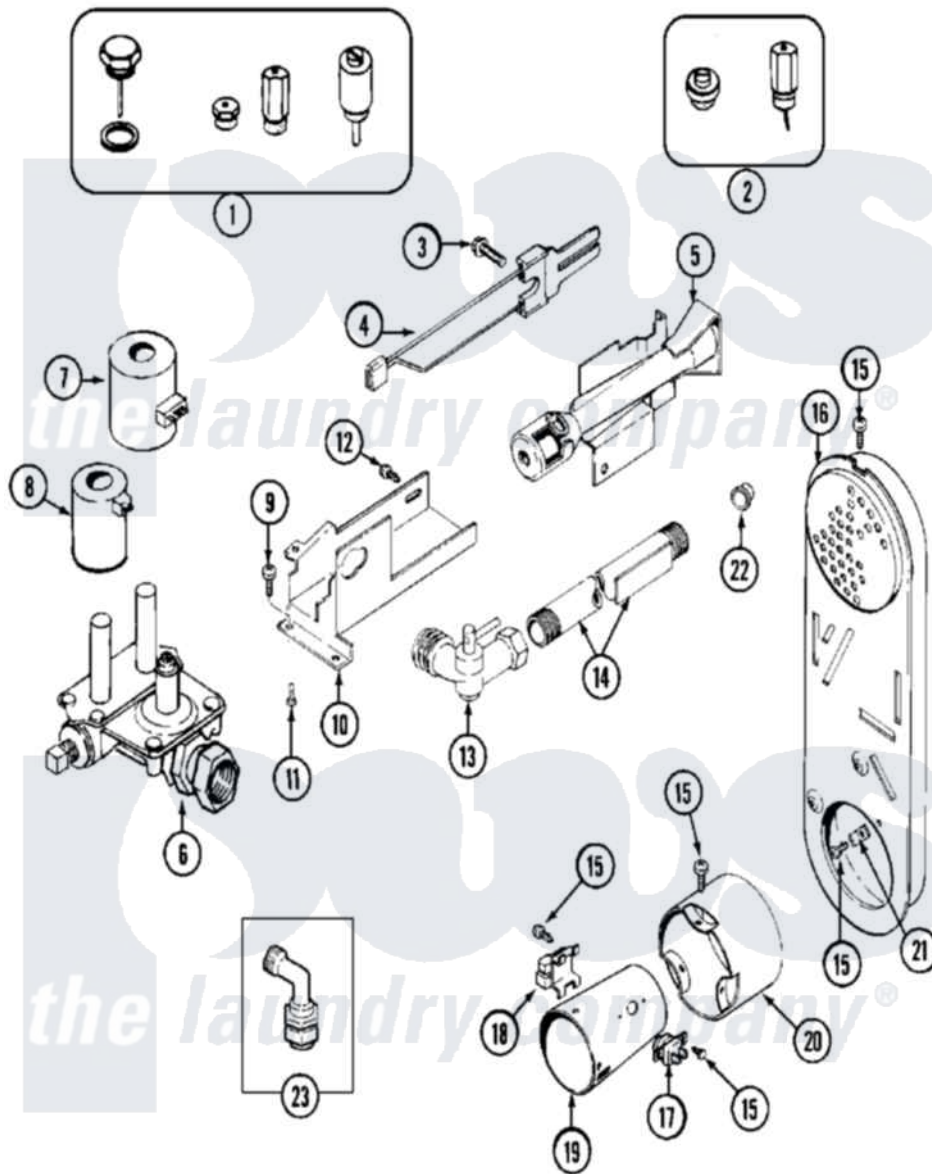

# Maytag MLG19PRDWW 06 - GAS VALVE (DRYER)

Maytag Commercial Maytag MLG19PRDWW Dryer Parts Parts Diagram 06 - GAS VALVE (DRYER)  
 Click on the part number to view part

Item	Original Part Number	Replaced By	Status	Part Description
001	Y306195	<a href="#">MAL9000AXX</a>		LP Gas Con
002	Y308377		Not Available	CONVERSION KIT (LP TO NATURAL)
003	<a href="#">304971</a>			Screw Note: Screw, Igniter
004	<a href="#">33002789</a>			Igniter Assembly
005	<a href="#">33002793</a>			Burner Assembly
006	<a href="#">308345</a>			Valve, Gas
007	<a href="#">306106</a>			Coil, Holding And Booster-W
008	306105	<a href="#">694540</a>		Coil, 60 Hz
009	<a href="#">Y313561</a>			Screw----NA
010	NLA		Not Available	BRACKET, GAS VALVE----NA
011	314082	<a href="#">90767</a>		Screw, 8A X 3/8 HeX Washer Head Tapping
012	<a href="#">22001995</a>			Screw Note: Screw, Tumbler Front And Shroud
013	<a href="#">306086</a>			Angle Shut Off For Gas Valve
014	<a href="#">33001735</a>			Pipe And Bracket Assembly Series 18 Not Needed Use

015	<a href="#">211294</a>	<a href="#">90767</a>	Vavle Screw, 8A X 3/8 HeX Washer Head Tapping
016	33002765	Not Available	INLET DUCT ASSEMBLY (GAS)
"	<a href="#">33003039</a>		Assembly, Inlet Duct-Gas
017	<a href="#">305169</a>		Thermostat, Hi-Limit Gas
018	Y303377	<a href="#">338906</a>	Radiant, Sensor
019	<a href="#">33001835</a>		Cone Assembly, Combustion
020	<a href="#">33001812</a>		Extension Cone Assembly
021	<a href="#">Y312890</a>		Retainer, Heater Chamber
022	<a href="#">33001693</a>		Cap, Gas Pipe
023	<a href="#">33002236</a>		Angle Connector Assembly