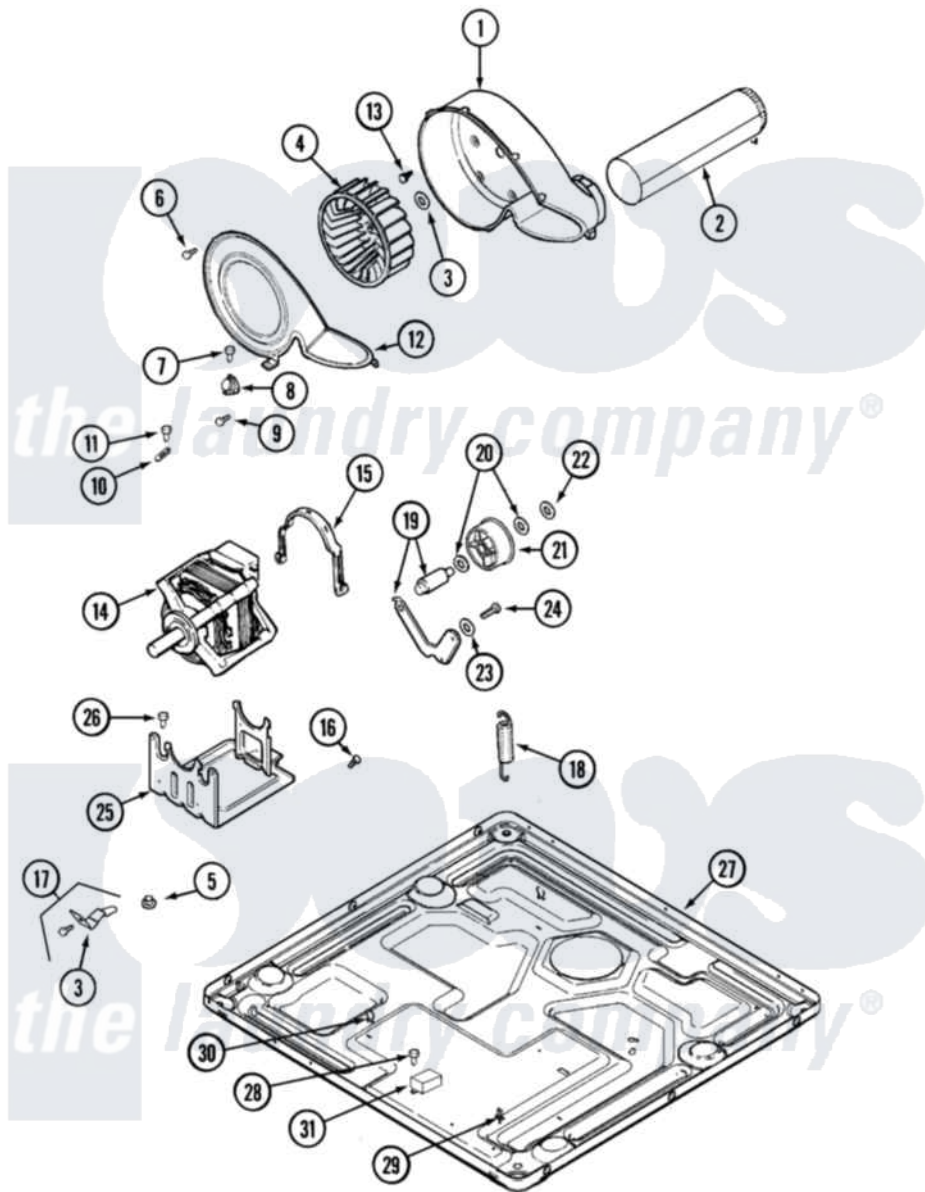

Maytag MLG19PRDWW 07 - MOTOR DRIVE (DRYER)

Maytag Commercial Maytag MLG19PRDWW Dryer Parts Parts Diagram 07 - MOTOR DRIVE (DRYER)
 Click on the part number to view part

Item	Original Part Number	Replaced By	Status	Part Description
001	33001789			Housing, Blower
002	22001995			Screw Note: Screw, Tumbler Front And Shroud
"	33002185			Duct Assembly, Exhaust
003	22001995			Screw Note: Screw, Tumbler Front And Shroud
"	33002757			Bracket, RH, Base To Support
"	33002758			Bracket, LH, Base To Support
004	33002797			Wheel, Blower
005	33002044			Guide
006	33001855	33002917		Screw, No.10-16
007	Y313561			Screw----NA
008	303392			Thermostat, Cycling
"	33303391			Thermostat, Cycling
009	22002925	3370225		Screw
010	33001762			Fuse, Thermal
011	22002925	3370225		Screw

012	33002711		Cover, Blower Housing
013	Y313561		Screw---NA
014	33002795		Motor, Drive 60Hz
015	33002221	Y015825	Clip, Motor To Motor Support
016	910343	488234	Screw 8-32 X 1/4
017	12001551		Contains RT And LT Brackets
"	NLA	Not Available	BRACKET/SCREW PACKAGE
018	33002460	33002459	Assembly, Spring And Plug
019	33001840	6-3705180	Idler Arm
020	Y312527		Washer, Idler Shaft
021	33001783	6-3700340	BearIng- I
022	312958	354987	Ring, Retaining
023	315772		Sleeve, Idler Arm
024	Y014874		Screw, Idler Arm And Sleeve
025	33002817		Motor Support, Offset
026	Y313561		Screw---NA
027	314568	Y313559	Screw
"	33002049	302797	Grommet
"	33002050		Protector, Harness
"	33002467		Base
028	Y251119	3177991	Screw
029	33001989		Retainer, Vault Switch
030	410490		Spring, Retainer Wire Harness
031	315218		Shield, Transformer
"	33002186	W10133285	Transformer 120V To 22.5vac