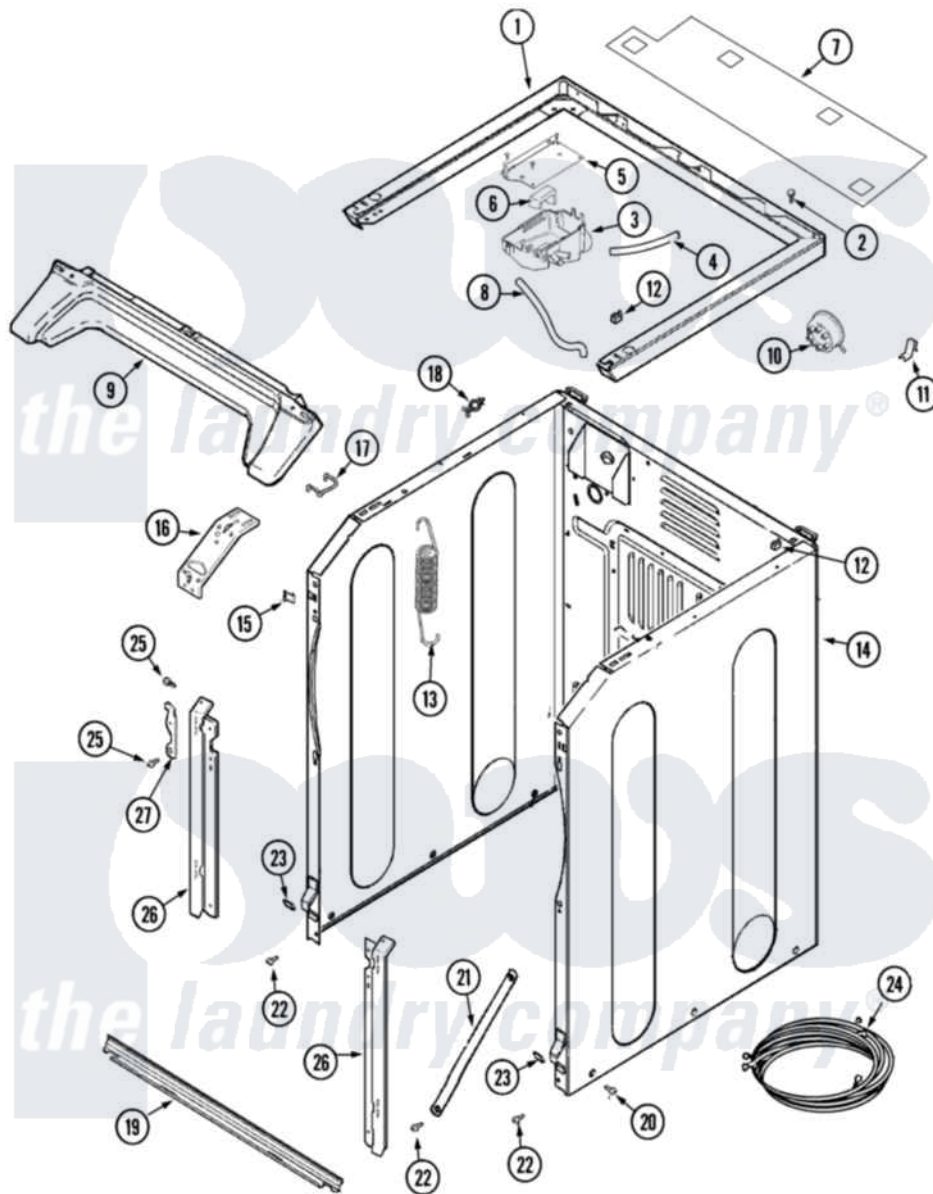

Maytag MLG19PRDWW 08 - CABINET-FRONT (WASHER)

Maytag Commercial Maytag MLG19PRDWW Dryer Parts Parts Diagram 08 - CABINET-FRONT (WASHER)
 Click on the part number to view part

Item	Original Part Number	Replaced By	Status	Part Description
001	33002963			Support, Weld Assembly
002	214354			Screw, Top Cover To Cabnt.
003	33001855	33002917		Screw, No.10-16
"	33002775			Vent, Tub
004	22002464			Hose, Vent
005	33002189			Bracket, Vent Mounting
006	22002440			Deflector, Vent
007	33002191			Wire Shield
"	33002192			Clip, Shield
008	205161	489503		Clamp
"	33002193			Hose, Shower
009	33002011			Cover, Access
010	22003728			Switch, Pressure Items 22-30 Listed As Series
011	22002006			Clip, Unbalance Switch Harness
"	22002244			Clip, Grounding

012	33002194		Nut, Speed
013	22002100		Spring
014	22002179	8539404	Tie-Wire
"	22003639		Cabinet Assembly
015	22002049		Clip Note: Clip, Front Panel
016	22003638	22003652	Shroud Support Assembly
"	33002813		Corner Bracket - LH Cabinet
"	33002814		Corner Bracket - RH Cabinet
017	22002297		Support, Spring
018	315471	22003298	Retainer, Wire
019	22003638	22003652	Shroud Support Assembly
020	213007		Xfor Cabinet See Cabinet, Back
021	22002767		Brace, Cross
022	33002190		SCrew, C BraCe, BraCket, Cabinet
023	22002013		Stop, Shipping
024	22004249		Harness, Wire Lower
025	22001995		Screw Note: Screw, Tumbler Front And Shroud
026	22003624		Bracket, Shroud Support
"	22003625		Bracket, Shroud Support
027	33002035	22002991	Kit, Access Cover Hook
"	33002036	22002991	Kit, Access Cover Hook
"	33002037		Fastener, Access Cover Hook