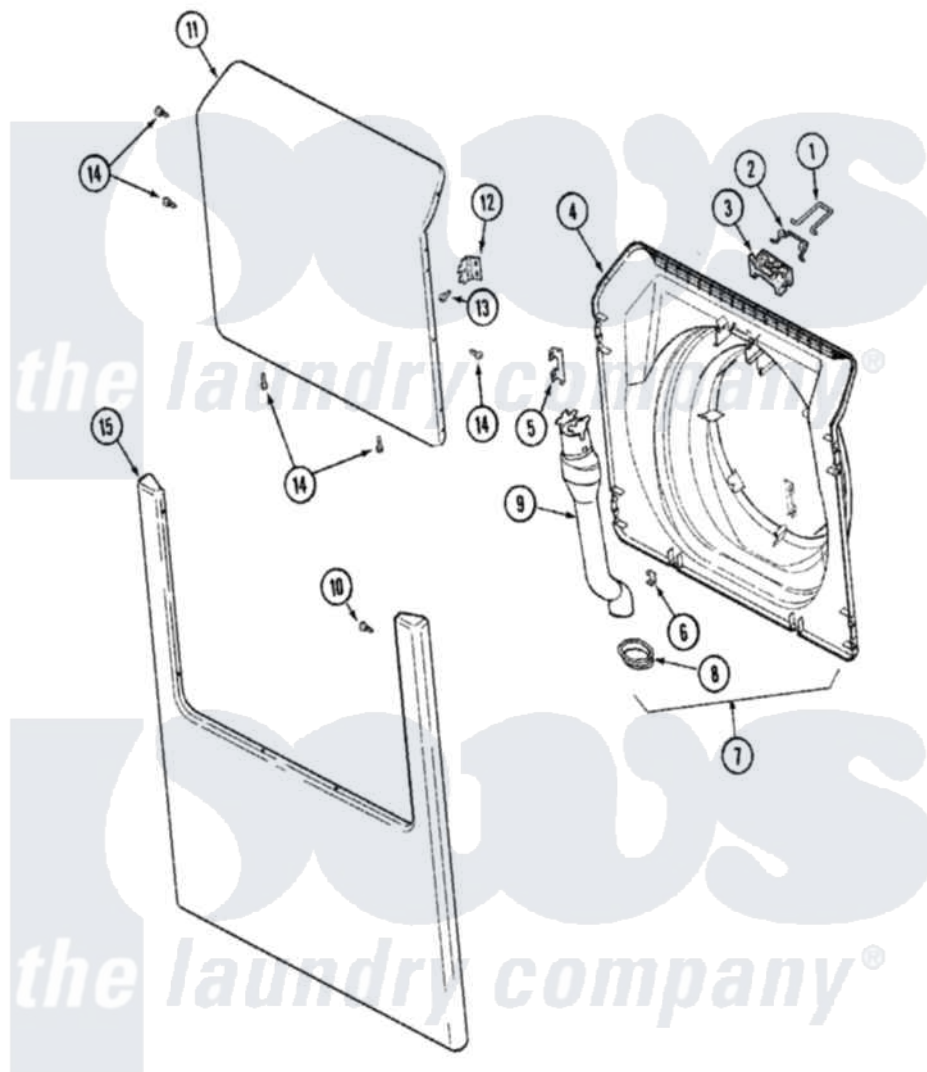

# Maytag MLG19PRDWW 09 - DOOR & FRONT PANEL (WASHER)

Maytag Commercial Maytag MLG19PRDWW Dryer Parts Parts Diagram 09 - DOOR & FRONT PANEL (WASHER)  
 Click on the part number to view part

Item	Original Part Number	Replaced By	Status	Part Description
001	<a href="#">22003222</a>			Hoop, Lock
002	<a href="#">22002003</a>			Spring, Latch
003	<a href="#">22002168</a>			Support, Lock Hoop
004	<a href="#">22003800</a>			Inner Door/Vented
005	<a href="#">22002038</a>			Clip, Door
006	<a href="#">22002039</a>			Clip, Door
007	<a href="#">12001722</a>			DOOR LINER W/VENT ASSY. (WHT)
008	<a href="#">22003075</a>			Grommet, Vent Tube
009	<a href="#">22003850</a>			Vent Tube Assembly
010	<a href="#">22002243</a>			Screw, Front Panel And Hinge
"	<a href="#">22002244</a>			Clip, Grounding
011	<a href="#">22001979</a>			Door, Outer
012	<a href="#">22002798</a>			Hinge, Door
013	22002062	<a href="#">98006631</a>		Screw
014	<a href="#">22002063</a>			Screw No.8-18AB Wafer Head
015	22002241	<a href="#">22002836</a>		Panel, Front