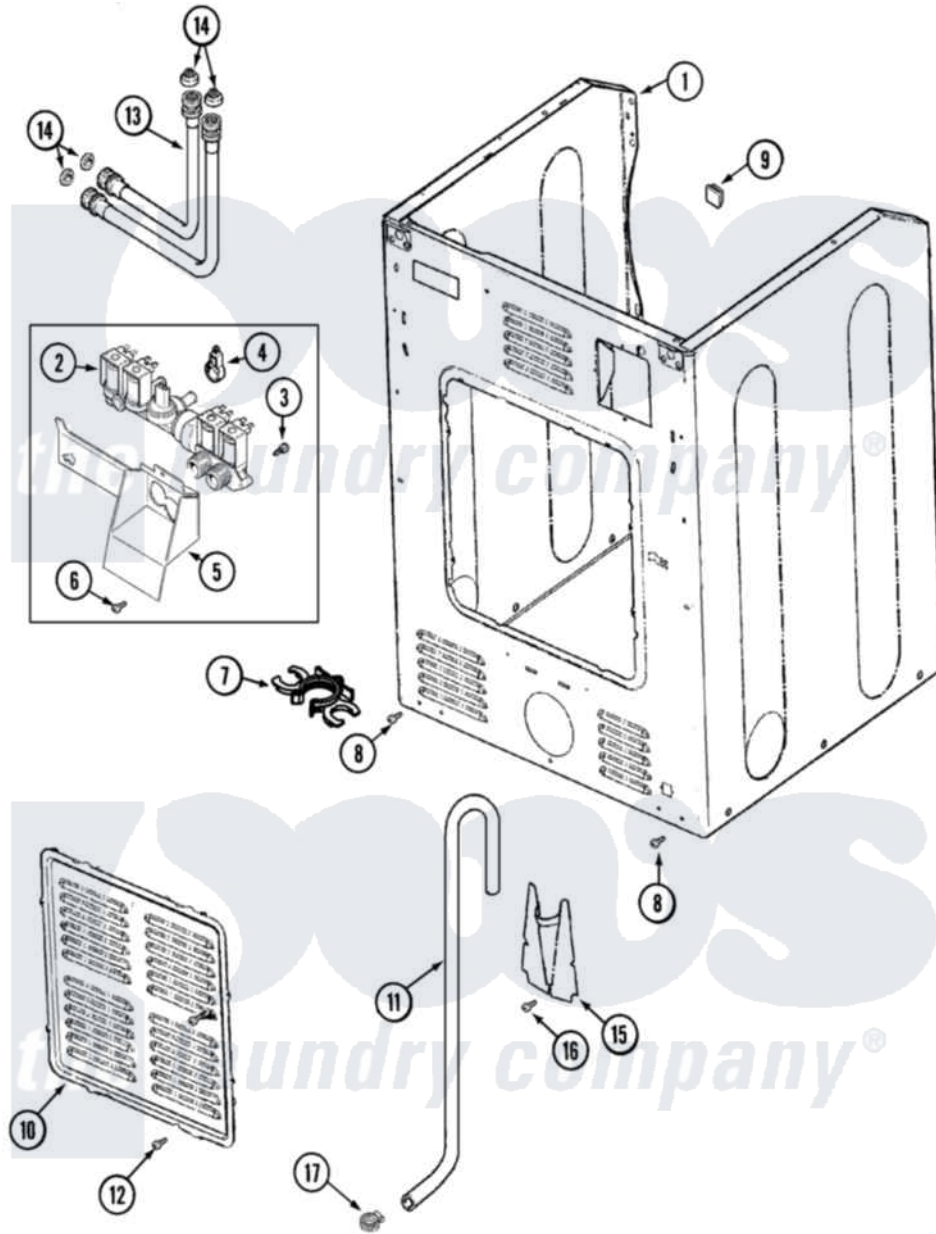

# Maytag MLG19PRDWW 10 - CABINET-REAR (WASHER)

Maytag Commercial Maytag MLG19PRDWW Dryer Parts Parts Diagram 10 - CABINET-REAR (WASHER)  
 Click on the part number to view part

Item	Original Part Number	Replaced By	Status	Part Description
001	<a href="#">22003639</a>			Cabinet Assembly
"	<a href="#">33002190</a>			SCrew, C BraCe, BraCket, Cabinet
002	<a href="#">33002211</a>			Valve, Water
003	<a href="#">22002436</a>			Screw, Water Valve Bracket
004	205161	<a href="#">489503</a>		Clamp
005	<a href="#">33002212</a>			Bracket, Water Valve
006	22002925	<a href="#">3370225</a>		Screw
007	<a href="#">22002932</a>			Clip, Drain Hose
008	<a href="#">33002190</a>			SCrew, C BraCe, BraCket, Cabinet
009	NLA		Not Available	PLUG, HOLE
010	<a href="#">22004355</a>			Rear Access Panel
011	<a href="#">12001807</a>			Drain Hose Kit
"	<a href="#">22002892</a>			Retainer, Drain Hose
"	22002893	<a href="#">8539404</a>		Tie-Wire
"	22003319	<a href="#">12001807</a>		Drain Hose Kit

012	22002925	<a href="#">3370225</a>	Screw
013	22003838	<a href="#">202860</a>	Inlet Hose Assembly
"	22003839	<a href="#">202860</a>	Inlet Hose Assembly
014	<a href="#">22002960</a>		Strainer, Washer Inlet
"	<a href="#">Y013783</a>		Washer, Inlet Hose
015	<a href="#">22002704</a>		Cover, Drain Hose
016	<a href="#">33002190</a>		SCrew, C BraCe, BraCket, Cabinet
017	<a href="#">22001984</a>	<a href="#">285655</a>	Clamp, Hose