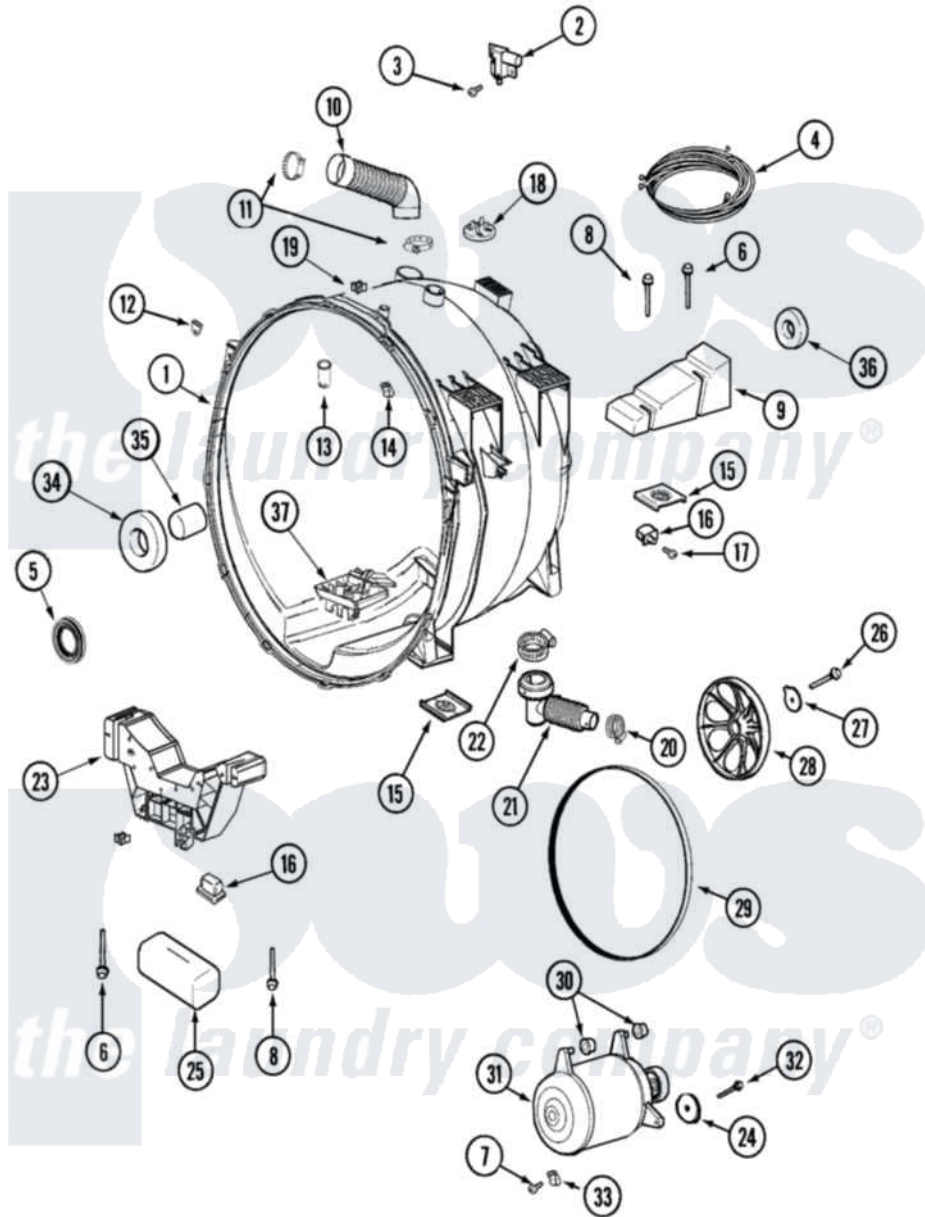

Maytag MLG19PRDWW 11 - OUTER TUB & MOTOR(WASHER)

Maytag [Commercial Maytag MLG19PRDWW Dryer Parts](#) Parts Diagram 11 - OUTER TUB & MOTOR(WASHER)
 Click on the part number to view part

Item	Original Part Number	Replaced By	Status	Part Description
001	22004080	22004465		Outer Tub Assembly, As Pack
"	22004465			Outer Tub Assembly, As Pack
002	22003302			Switch, Internal Unbalance
003	22002061	910187		Screw
004	22003836			Harness, Upper Sub Assembly, Venus
"	22004471			Harness, Wire Unbalance
005	12002022			Lip Seal Kit
006	22003615			Bolt, Double Sems 5-3/8
007	22002019			Screw, Wire Clip To Motor Cnt
008	22003616			Bolt, Double Sems 3-3/8
009	22002102			Weight, Counter Balance
010	22002083			Hose, Injector
011	22002052	616099		Clamp
012	22002103			Clip, U
013	22004310			Water Deflector
				Clip, Unbalance Switch

014	22002006		Clip, Unbalance Switch Harness
015	22002065		Nut, Counter Balance
016	22002044		Switch, Tub Displacement
017	22002061	910187	Screw
018	22002797		Clip, Hose
019	22002006		Clip, Unbalance Switch Harness
020	22001984	285655	Clamp, Hose
021	22003262		Hose, Tub To Pump Outlet
022	22002053	696392	Hose Clamp
023	22002006		Clip, Unbalance Switch Harness
"	22002579	Not Available	WEIGHT ASSEMBLY (FRT)
"	22004472		Bracket, Lower
024	22002320		Washer, Belt Tension Bolt
025	22003225	Not Available	CUSHION
026	22003937		Screw, Retaining Bolt
027	22003936		Washer
028	22002315		Pulley, Spinner
029	12001788		Kit, Belt And Isolator--W
030	22003329		Isolator, Motor
031	22003856		Motor, Variable Speed
032	22003686		Bolt, Motor
033	22002006		Clip, Unbalance Switch Harness
034	22002934		Bearing, Front
035	22002935		Spacer, Bearing
036	22003441		Bearing, Rear
037	22003710		Sump Cap W/ Labyrinth Feature