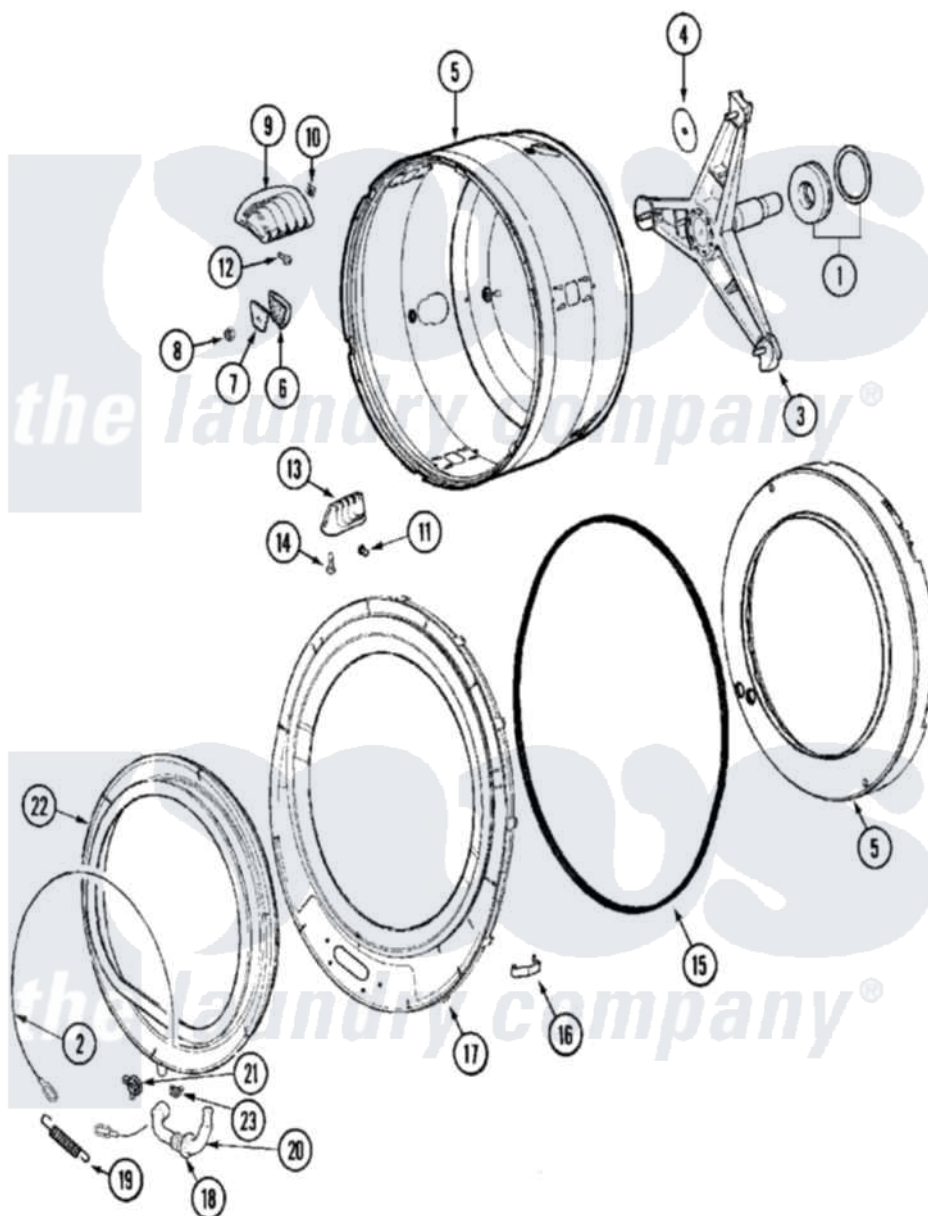

Maytag MLG19PRDWW 12 - SPINNER ASSEMBLY & OUTER TUB COVER(WASH)

Maytag Commercial Maytag MLG19PRDWW Dryer Parts Parts Diagram 12 - SPINNER ASSEMBLY & OUTER TUB COVER(WASH)

[Click on the part number to view part](#)

Item	Original Part Number	Replaced By	Status	Part Description
001	12002022			Lip Seal Kit
002	22002327			Wire, Boot Clamp
003	22003670	6-2717080		Spinner As
004	22002023			Washer, Plastic
005	22003637			BRACE ASSEMBLY, TOP CROSS CONTAINS ITEMS 12 & 13
006	22002482			Washer, Profile
007	22002020			Washer, Spinner Support
008	22002122	2207454		Nut, Hex
009	22001985			Baffle, Drip
010	22002009			Grommet, Baffle
011	22001999			Grommet, Baffle
012	22003556			Screw, Baffle
013	22001986			Baffle, Drip

014	22002059		Screw, Baffle
015	22002077		Seal, Tub Cover
016	22002050		Clip, Tub To Cover
017	22004254		Cover, Tub W/Sealandcaps Aspk
018	22003074		Guard, Hose
019	22002099		Spring, Tub
020	22003071	22004477	Drain Hose, Door Boot
021	Y22003072	22003072	CLAMP, HOSE DOUBLE WIRE
022	22003893		Door Boot, Black
023	22003073	596669	Clamp, Manifold