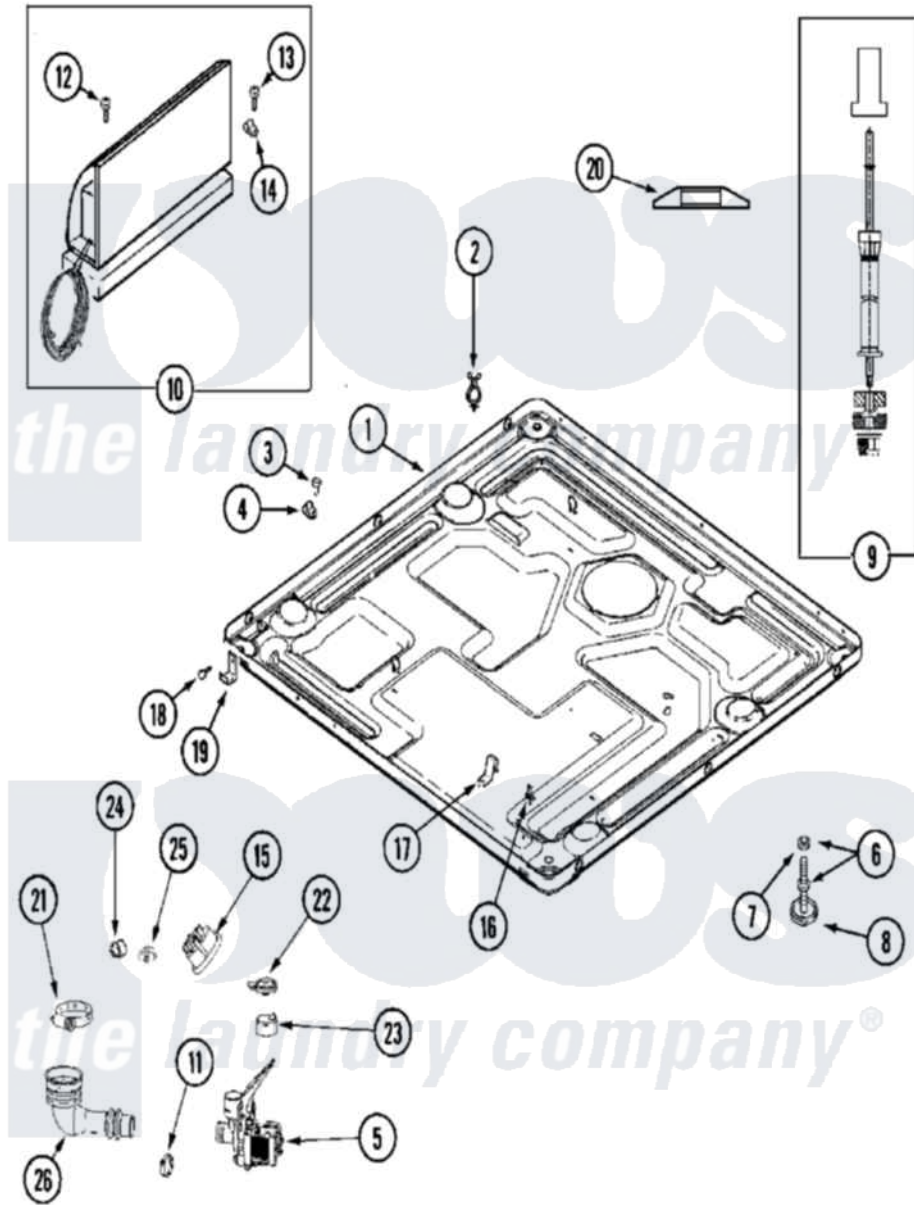

# Maytag MLG19PRDWW 13 - BASE (WASHER)

Maytag [Commercial Maytag MLG19PRDWW Dryer Parts](#) Parts Diagram 13 - BASE (WASHER)  
 Click on the part number to view part

Item	Original Part Number	Replaced By	Status	Part Description
001	22003926	<a href="#">22003435</a>		Base, Assembly
002	<a href="#">22003298</a>			Retainer, Wire
003	<a href="#">Y313561</a>			Screw---NA
004	<a href="#">22004120</a>			Clip, Wire Harness
005	22003244	<a href="#">25001052</a>		Pump Assembly
006	<a href="#">22003544</a>			Adjustable Leg W/Foot And Nut
007	<a href="#">Y052740</a>	<a href="#">62739</a>		Nut, Lock
008	<a href="#">210684</a>			Foot, Adjustable Leg
009	<a href="#">22002316</a>			Strut, Rear
010	<a href="#">22004046</a>			Control Assembly, Motor
011	<a href="#">22001984</a>	<a href="#">285655</a>		Clamp, Hose
012	<a href="#">33002190</a>			SCrew, C BraCe, BraCket, Cabinet
013	<a href="#">Y313561</a>			Screw---NA
014	<a href="#">22002014</a>			Clip, Harness To Support
015	<a href="#">22003728</a>			Switch, Pressure Items 22-30

			Listed As Series
015	<a href="#">22003120</a>		
016	<a href="#">22003298</a>		Retainer, Wire
017	<a href="#">22002244</a>		Clip, Grounding
018	<a href="#">33002190</a>		SCrew, C BraCe, BraCket, Cabinet
019	<a href="#">22002239</a>		Clip, Front Panel
020	<a href="#">33002222</a>		Deflector, Water
021	<a href="#">22002853</a>	<a href="#">285655</a>	Clamp, Hose
022	<a href="#">22002853</a>	<a href="#">285655</a>	Clamp, Hose
023	<a href="#">22003268</a>		Cap, Rubber
024	<a href="#">22003261</a>		Plug, Outer Tub
025	<a href="#">22003295</a>	<a href="#">285655</a>	Clamp, Hose
026	<a href="#">22003262</a>		Hose, Tub To Pump Outlet